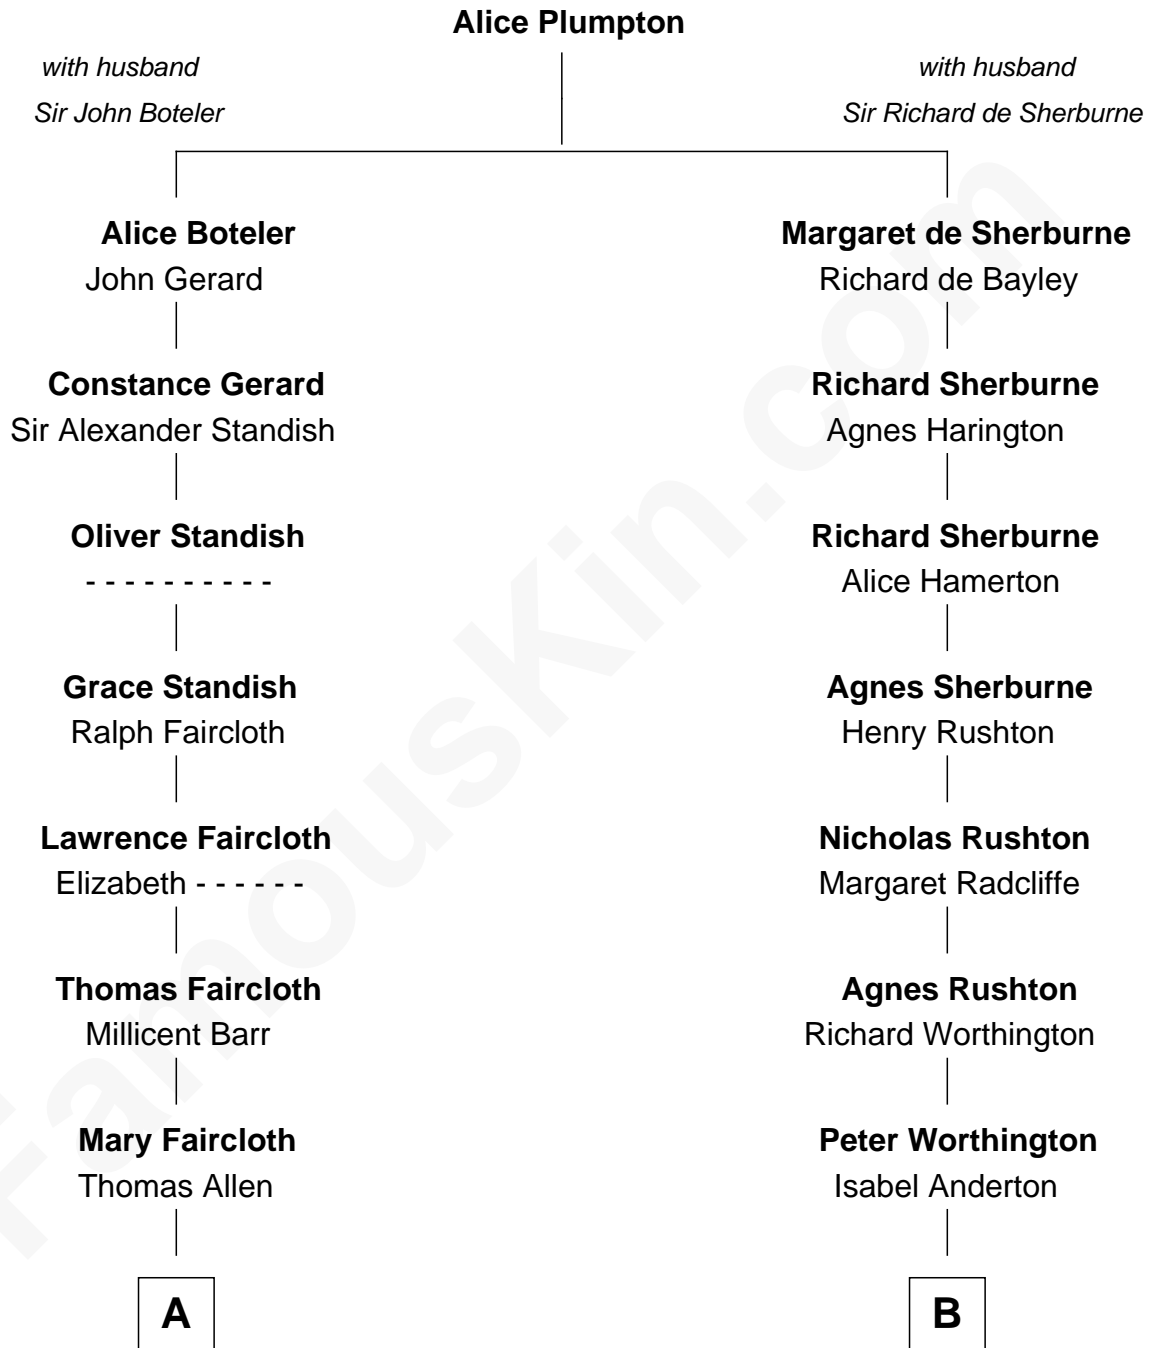

FamousKin.com
Relationship Chart of
George H. W. Bush
41st U.S. President

18th cousin 3 times removed of

Kyra Sedgwick
TV and Movie Actress

C

Prescott Sheldon Bush

Dorothy Wear Walker

George H. W. Bush

41st U.S. President

D

Helen Bloodgood

Francis Peabody

Fannie Peabody

Rev. Dr. Endicott Peabody

Helen Peabody

Robert Minturn Sedgwick

Henry Dwight Sedgwick