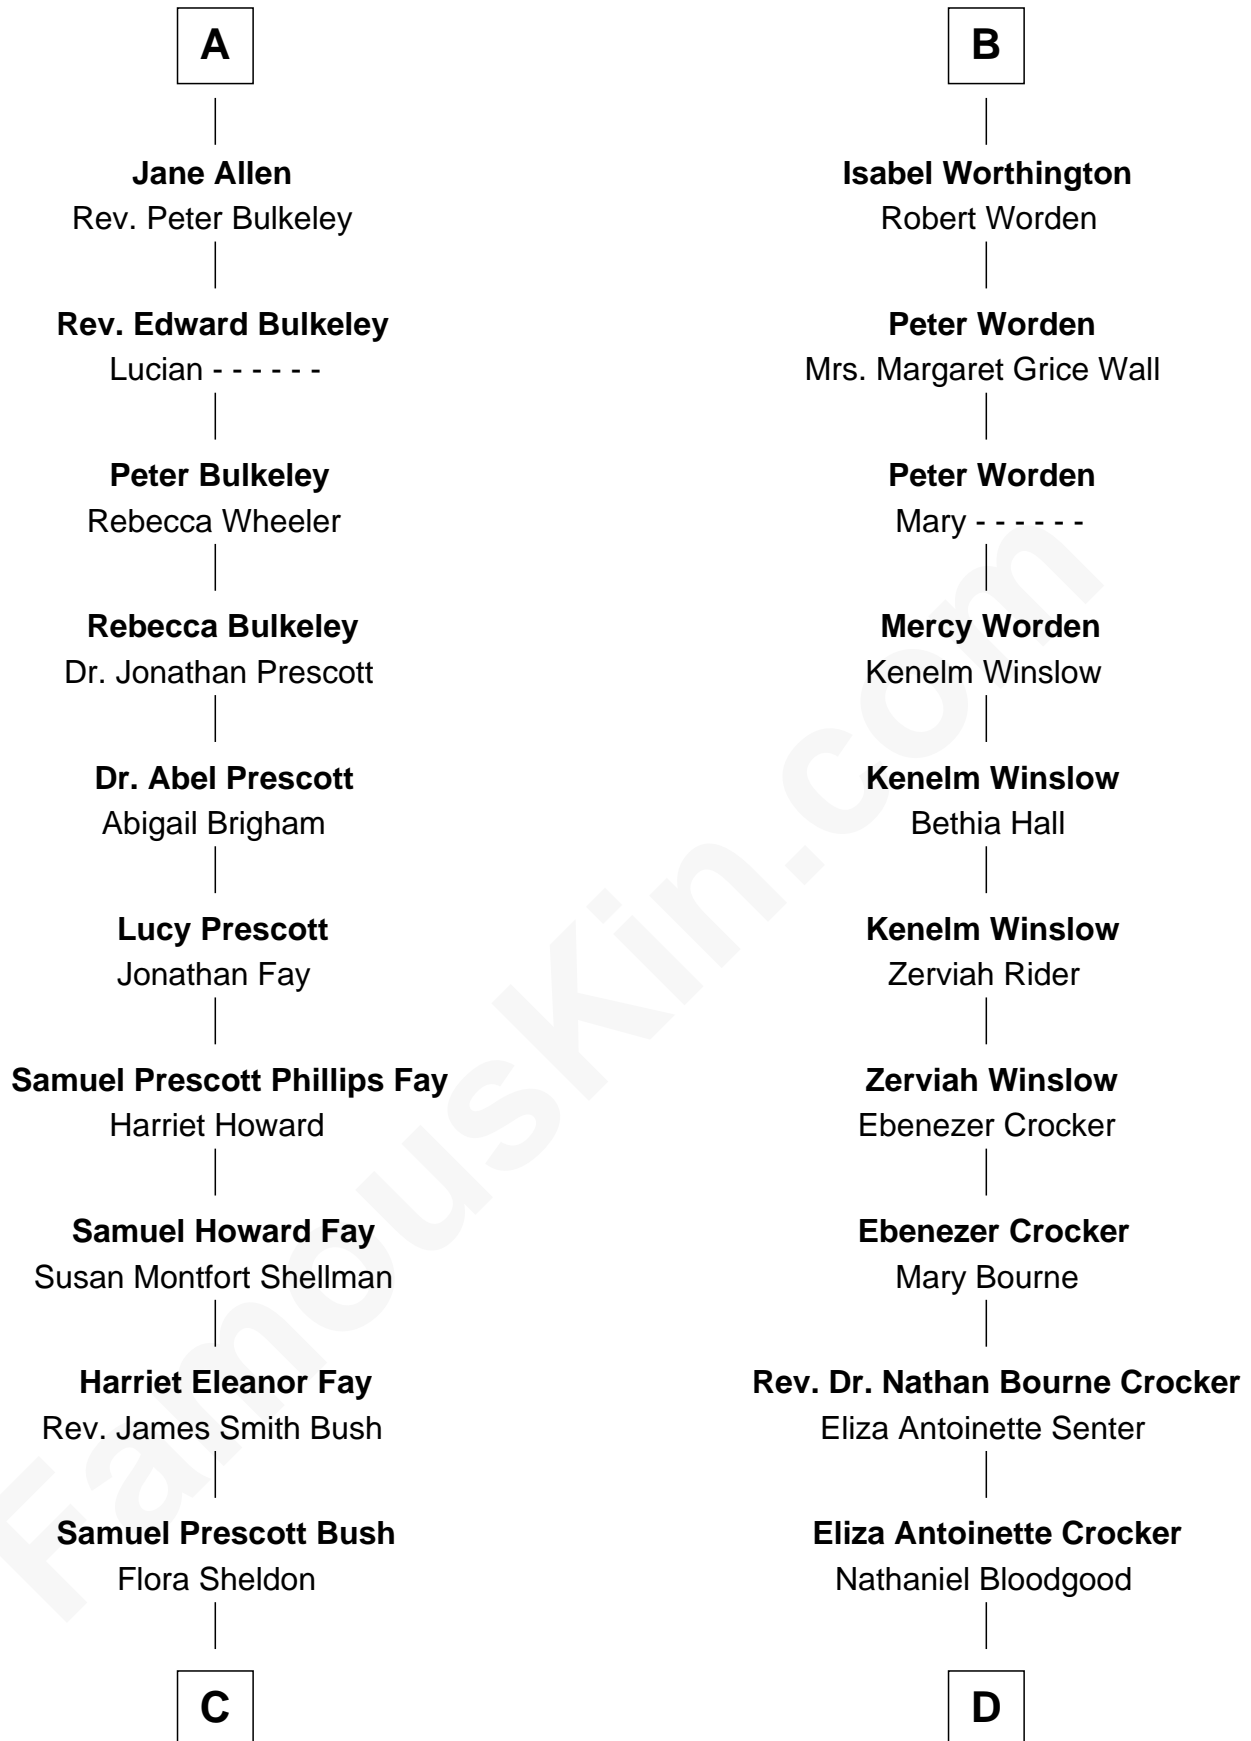

FamousKin.com
Relationship Chart of
George H. W. Bush
41st U.S. President

18th cousin 3 times removed of

Kyra Sedgwick
TV and Movie Actress

C

Prescott Sheldon Bush

Dorothy Wear Walker

George H. W. Bush

41st U.S. President

D

Helen Bloodgood

Francis Peabody

Fannie Peabody

Rev. Dr. Endicott Peabody

Helen Peabody

Robert Minturn Sedgwick

Henry Dwight Sedgwick