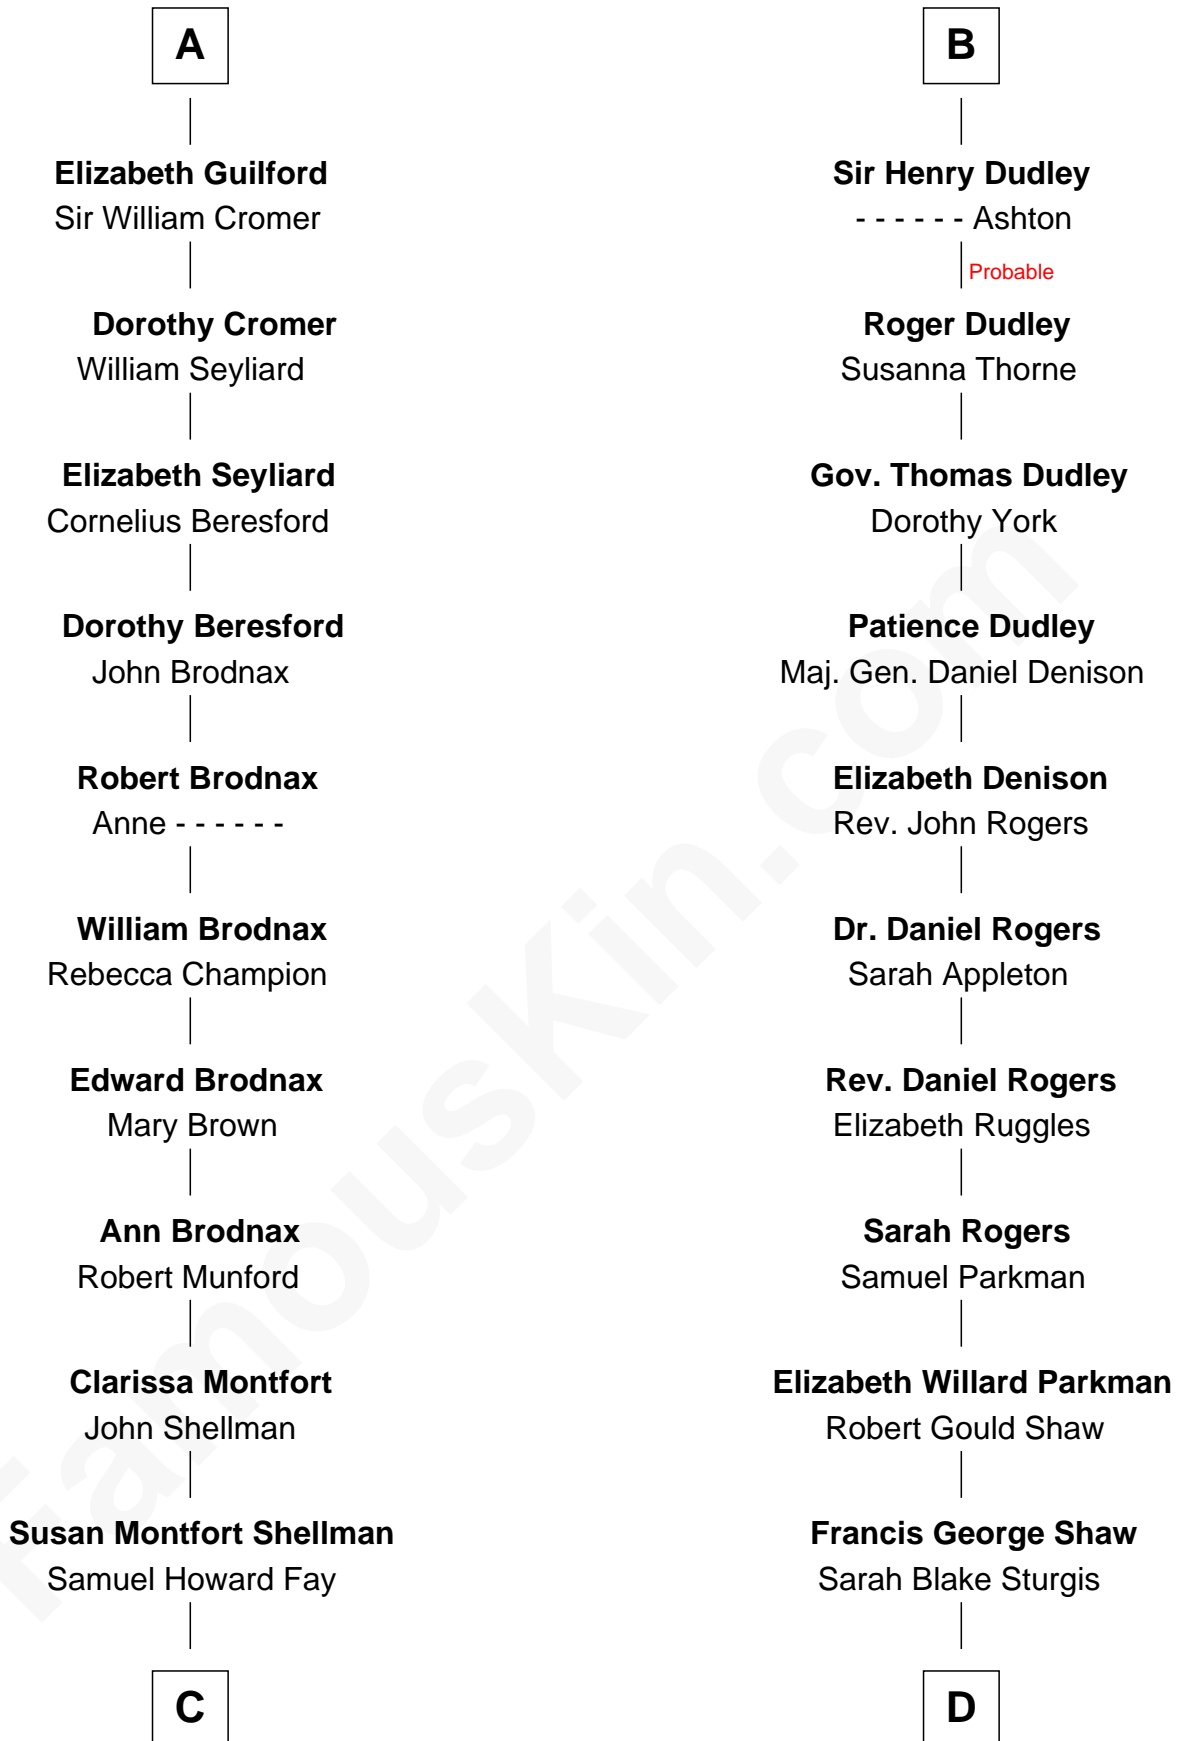

# FamousKin.com Relationship Chart of

**George H. W. Bush**

*41st U.S. President*

20th cousin 1 time removed of

**Kyra Sedgwick**

*TV and Movie Actress*

**Sir Robert de Holland**

Maude la Zouche

**C**

**Harriet Eleanor Fay**  
Rev. James Smith Bush

**Samuel Prescott Bush**  
Flora Sheldon

**Prescott Sheldon Bush**  
Dorothy Wear Walker

**George H. W. Bush**  
*41st U.S. President*

**D**

**Susanna Shaw**  
Robert Bowne Minturn

**Sarah May Minturn**  
Henry Dwight Sedgwick

**Robert Minturn Sedgwick**  
Helen Peabody

**Henry Dwight Sedgwick**  
Patricia Ann Rosenwald

**Kyra Sedgwick**  
*TV and Movie Actress*