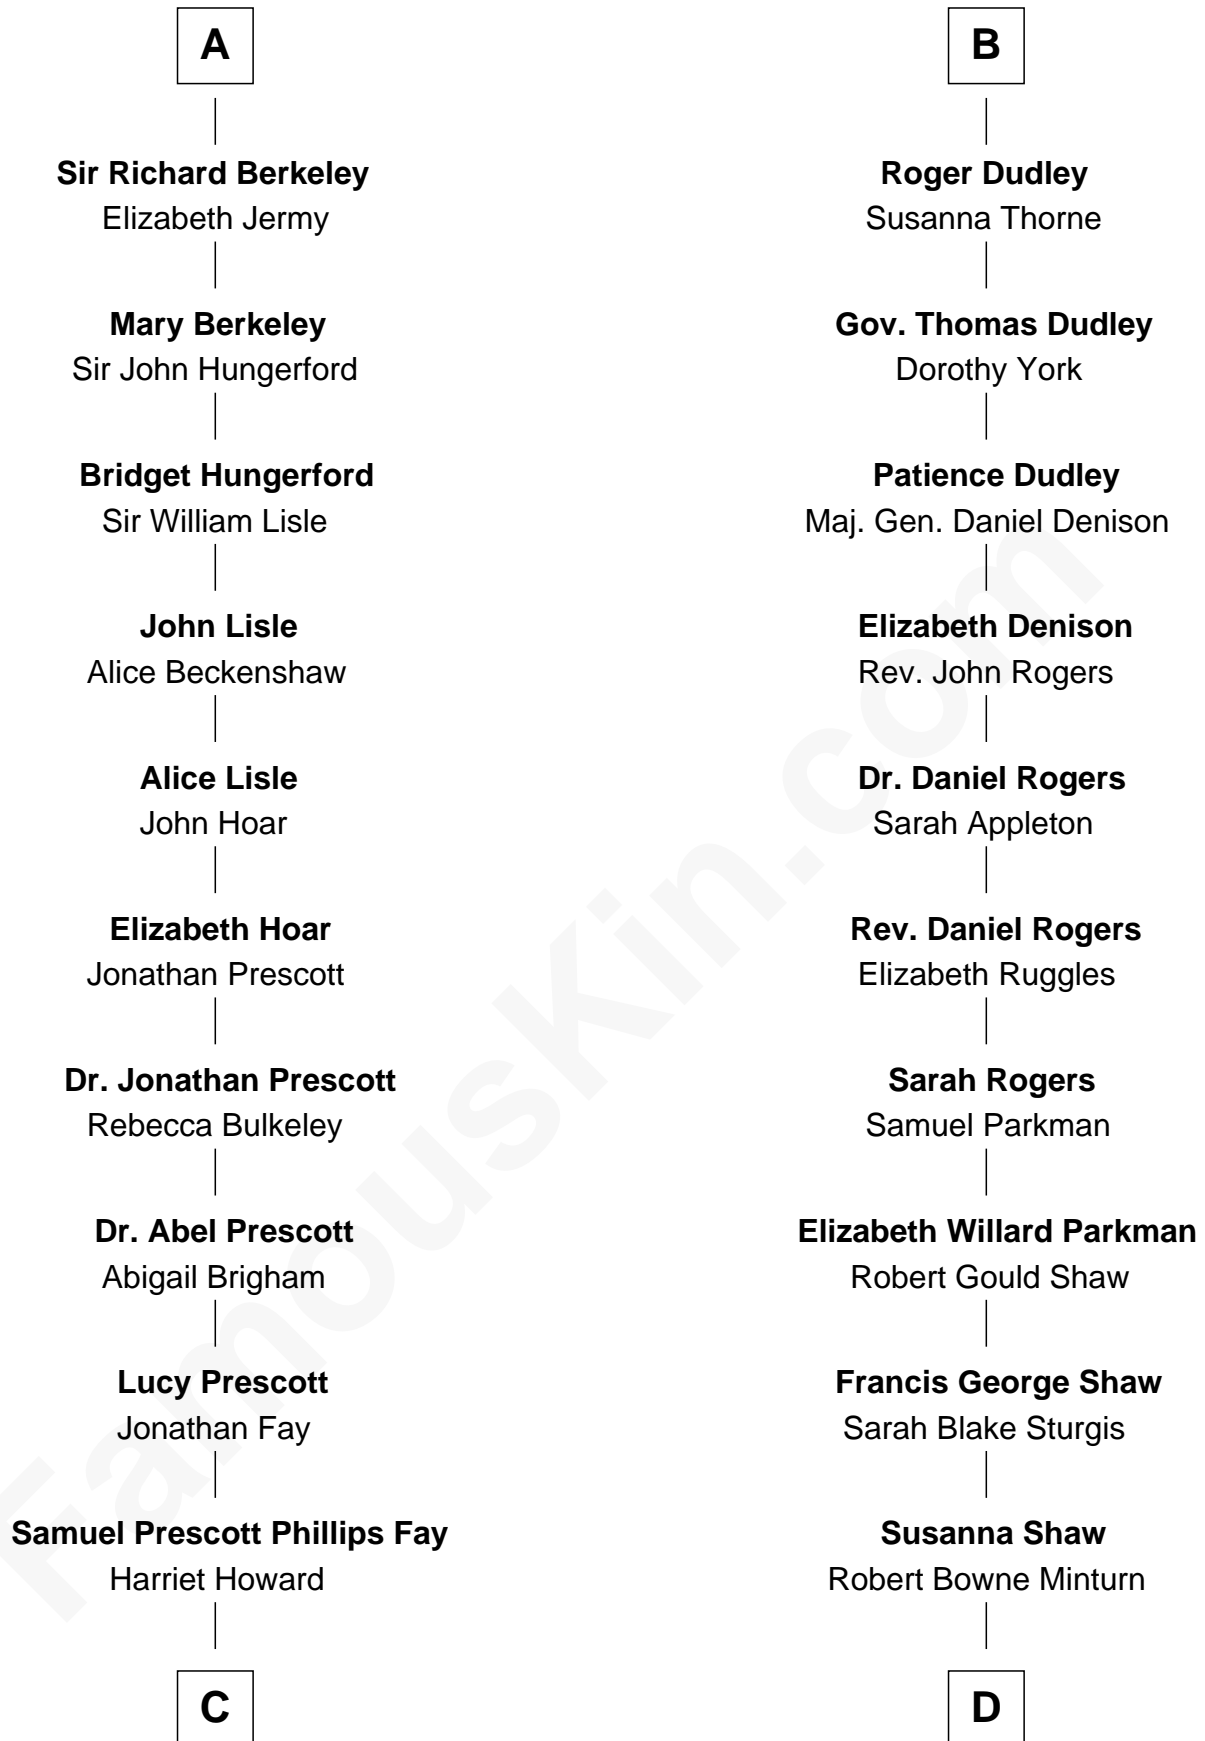

# FamousKin.com Relationship Chart of

**George H. W. Bush**

*41st U.S. President*

20th cousin 1 time removed of

**Kyra Sedgwick**

*TV and Movie Actress*

**Sir Maurice de Berkeley**

Eve la Zouche

Katherine de Clyvedon

**Sir John Berkeley**

Elizabeth Betteshorne

**Elizabeth Berkeley**

Sir John Sutton

**Sir Edmund Sutton**

Joyce Tiptoft

**Sir Edward Sutton**

Cecily Willoughby

**Sir John Sutton**

Cecily Grey

**Sir Henry Dudley**

- - - - - Ashton

Probable

**B**

**C**

**Samuel Howard Fay**  
Susan Montfort Shellman

**Harriet Eleanor Fay**  
Rev. James Smith Bush

**Samuel Prescott Bush**  
Flora Sheldon

**Prescott Sheldon Bush**  
Dorothy Wear Walker

**George H. W. Bush**  
*41st U.S. President*