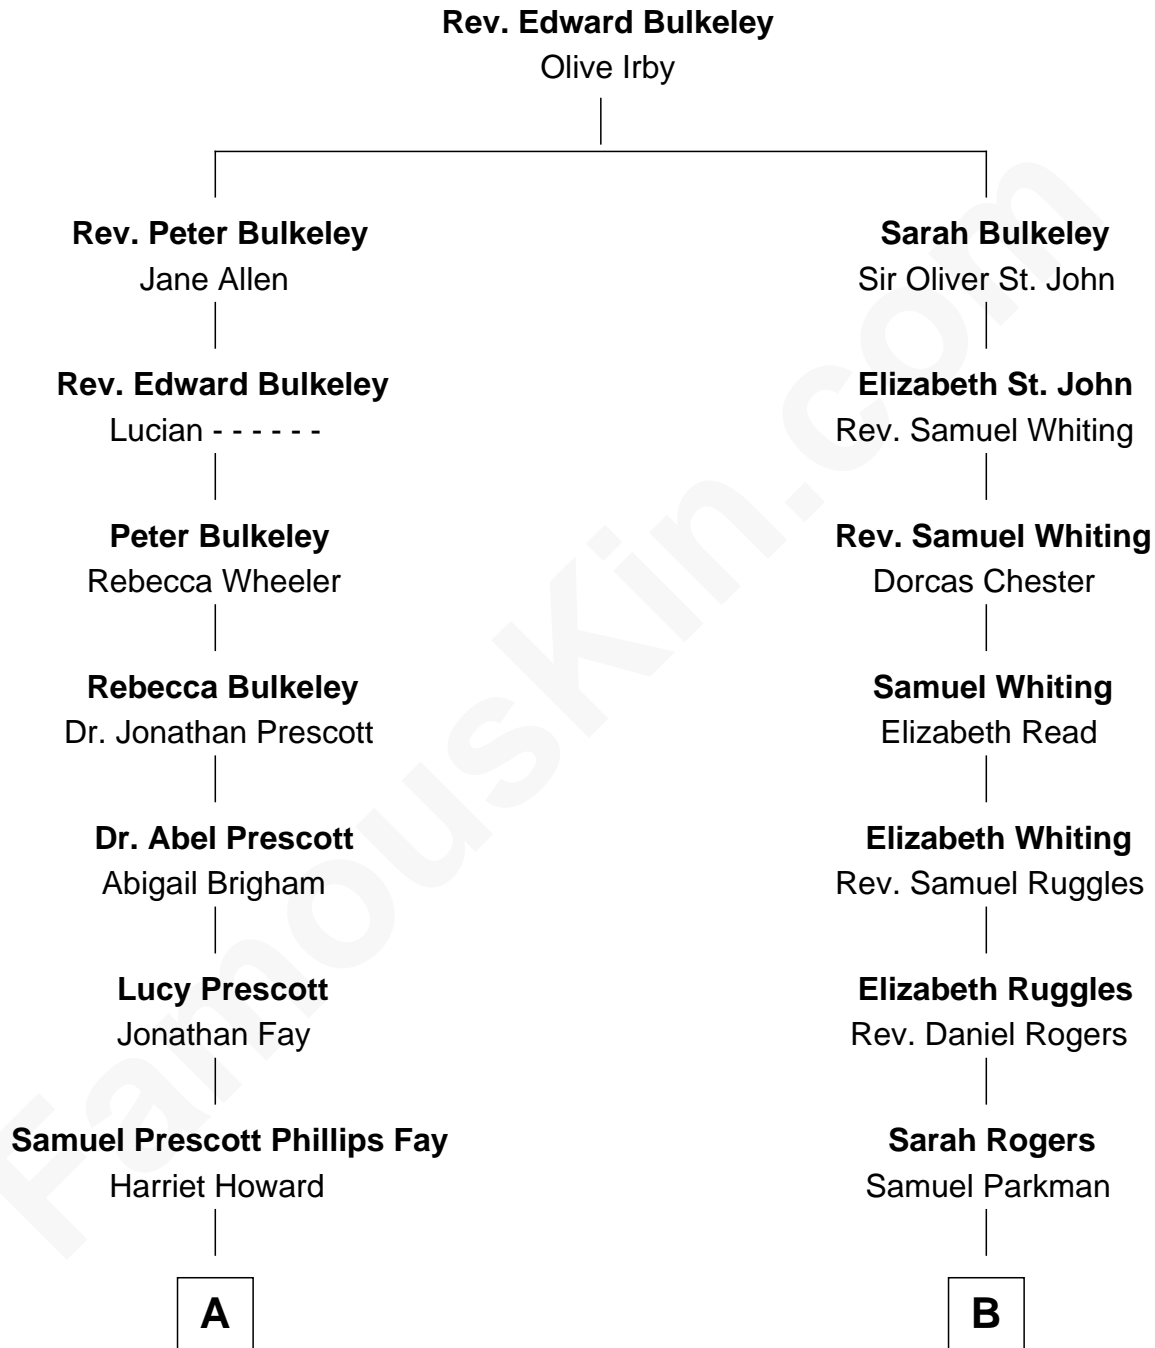

**FamousKin.com**  
**Relationship Chart of**  
**George H. W. Bush**  
*41st U.S. President*

11th cousin 2 times removed of

**Kyra Sedgwick**  
*TV and Movie Actress*

**A**

**Samuel Howard Fay**  
Susan Montfort Shellman

**Harriet Eleanor Fay**  
Rev. James Smith Bush

**Samuel Prescott Bush**  
Flora Sheldon

**Prescott Sheldon Bush**  
Dorothy Wear Walker

**George H. W. Bush**  
*41st U.S. President*

**B**

**Elizabeth Willard Parkman**  
Robert Gould Shaw

**Francis George Shaw**  
Sarah Blake Sturgis

**Susanna Shaw**  
Robert Bowne Minturn

**Sarah May Minturn**  
Henry Dwight Sedgwick

**Robert Minturn Sedgwick**  
Helen Peabody

**Henry Dwight Sedgwick**  
Patricia Ann Rosenwald