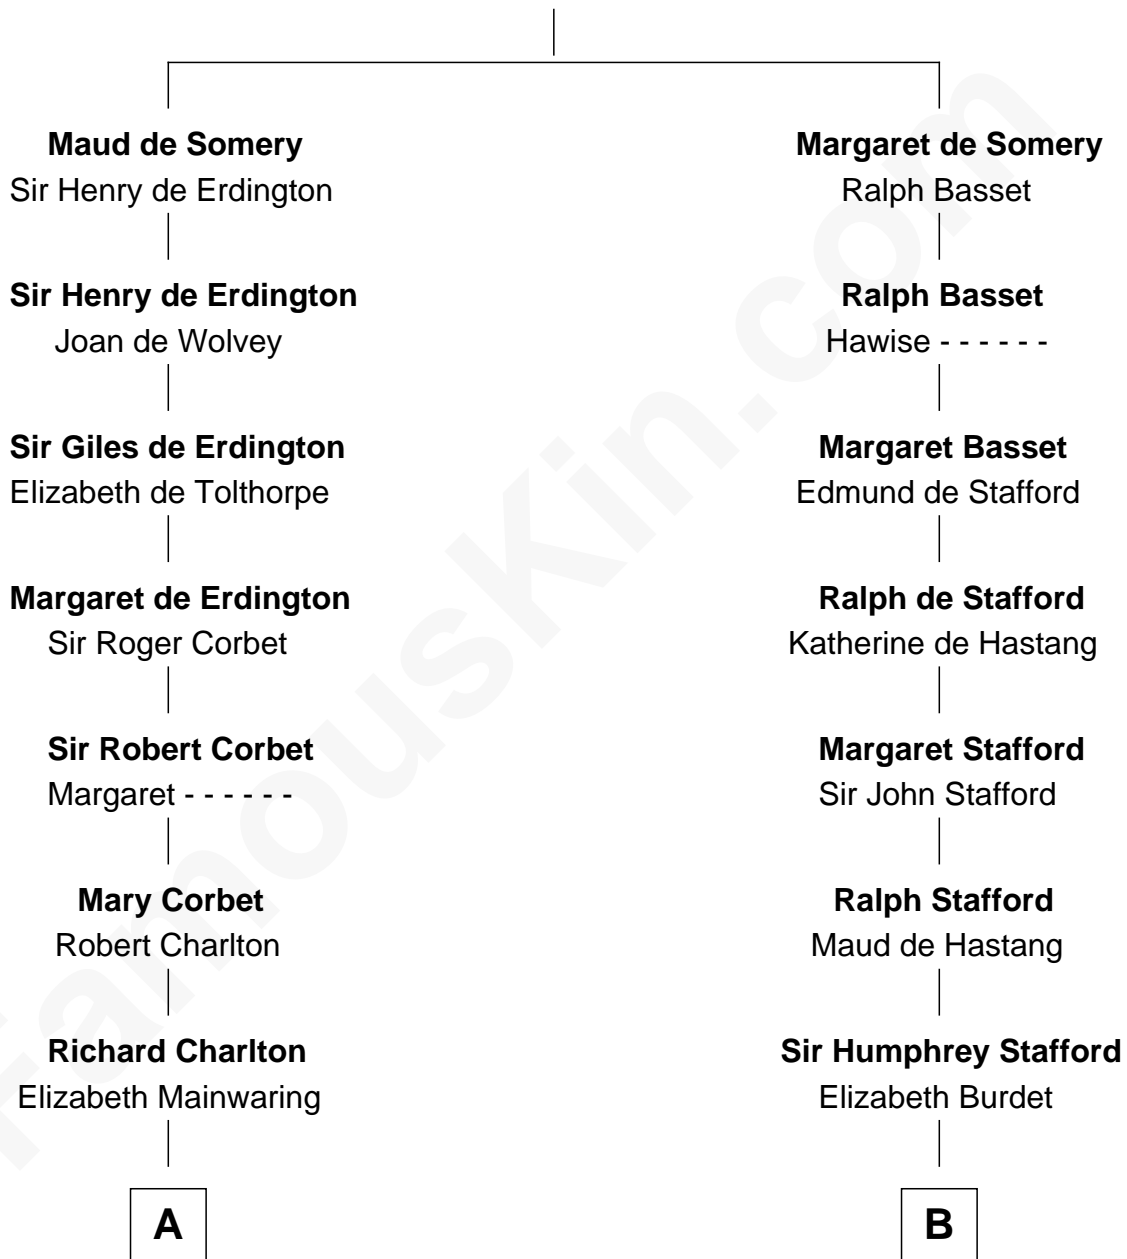

FamousKin.com
Relationship Chart of
George H. W. Bush
41st U.S. President

17th cousin 4 times removed of

William Ellery
Signer of the Declaration of Independence

Sir Roger de Somery
 Nichole d'Aubenev

Signer of Declaration of Independence

C

—
Samuel Howard Fay
Susan Montfort Shellman

—
Harriet Eleanor Fay
Rev. James Smith Bush

—
Samuel Prescott Bush
Flora Sheldon

—
Prescott Sheldon Bush
Dorothy Wear Walker

—
George H. W. Bush
41st U.S. President