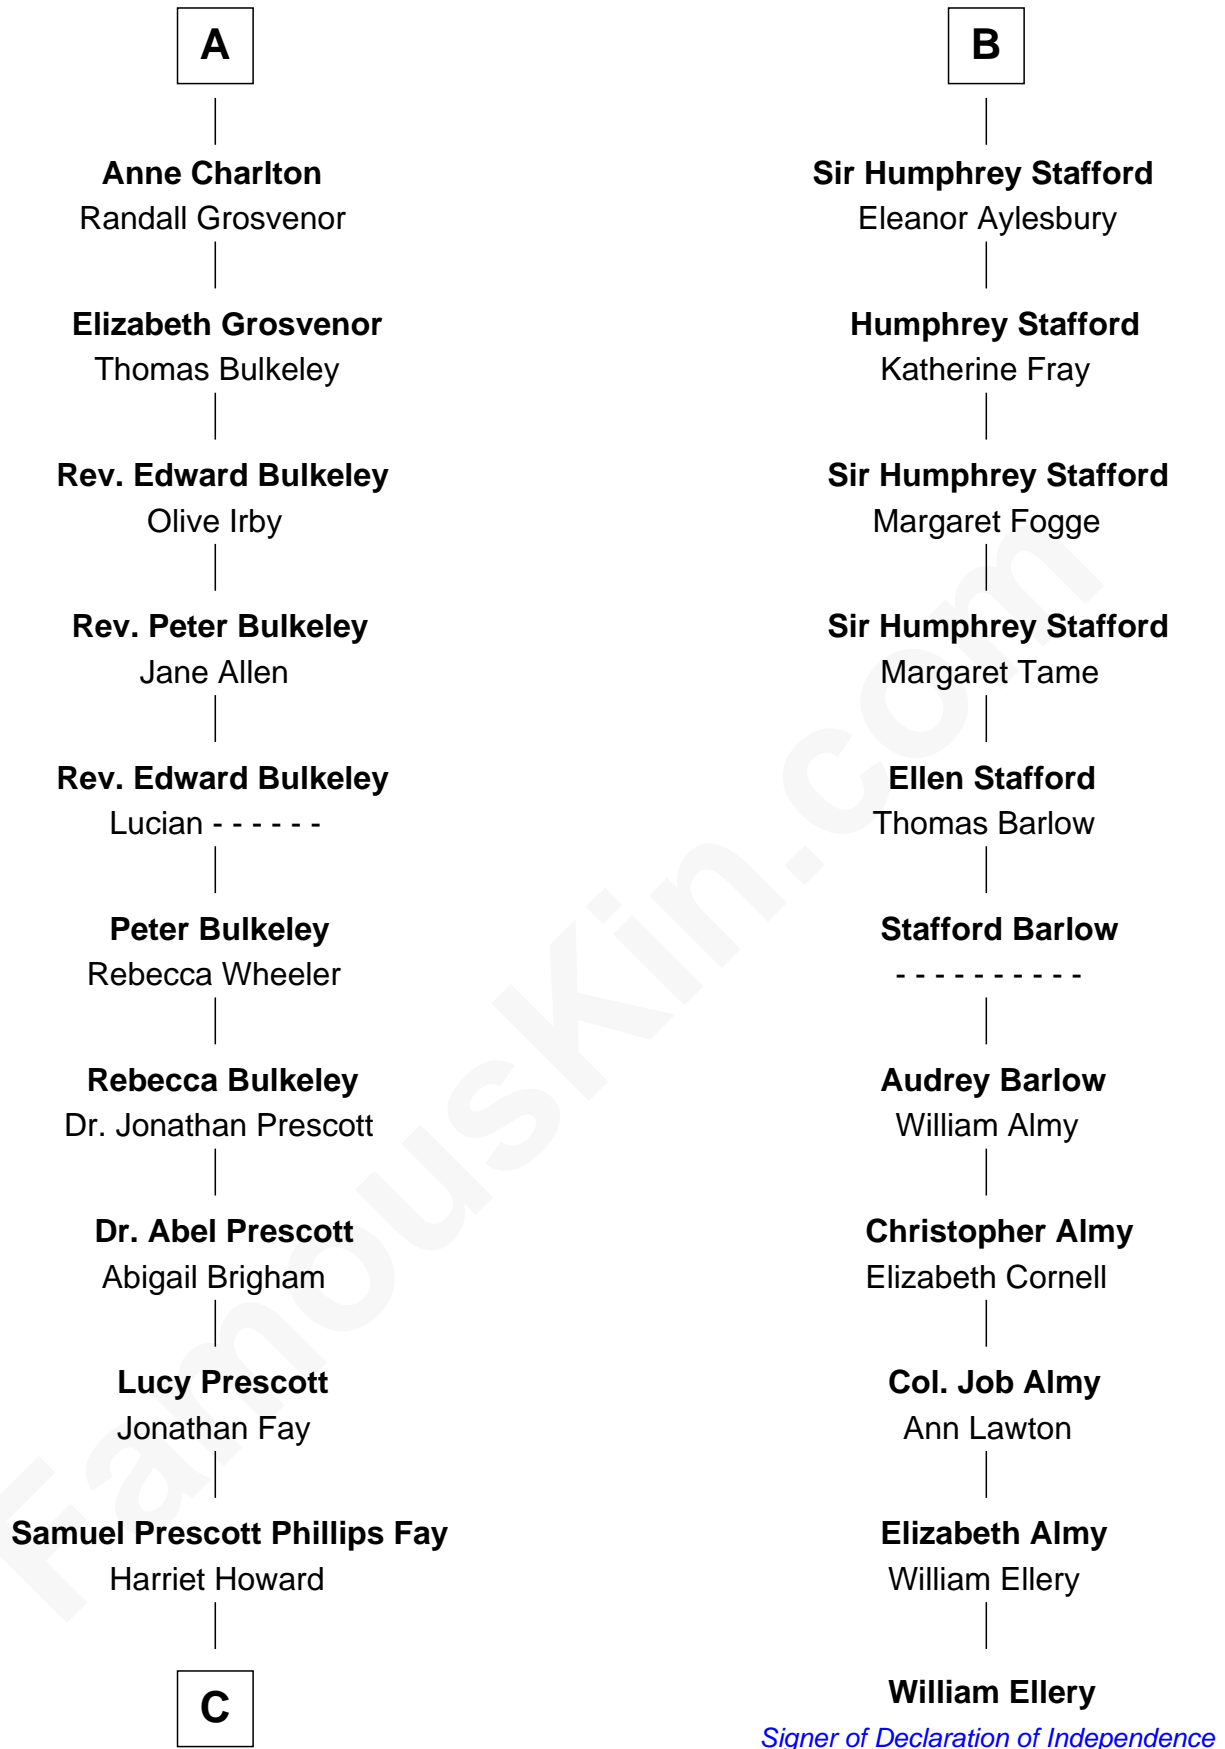

FamousKin.com
Relationship Chart of
George H. W. Bush
41st U.S. President

17th cousin 4 times removed of

William Ellery
Signer of the Declaration of Independence

Sir Roger de Somery
 Nichole d'Aubenev

Signer of Declaration of Independence

C

—
Samuel Howard Fay
Susan Montfort Shellman

—
Harriet Eleanor Fay
Rev. James Smith Bush

—
Samuel Prescott Bush
Flora Sheldon

—
Prescott Sheldon Bush
Dorothy Wear Walker

—
George H. W. Bush
41st U.S. President