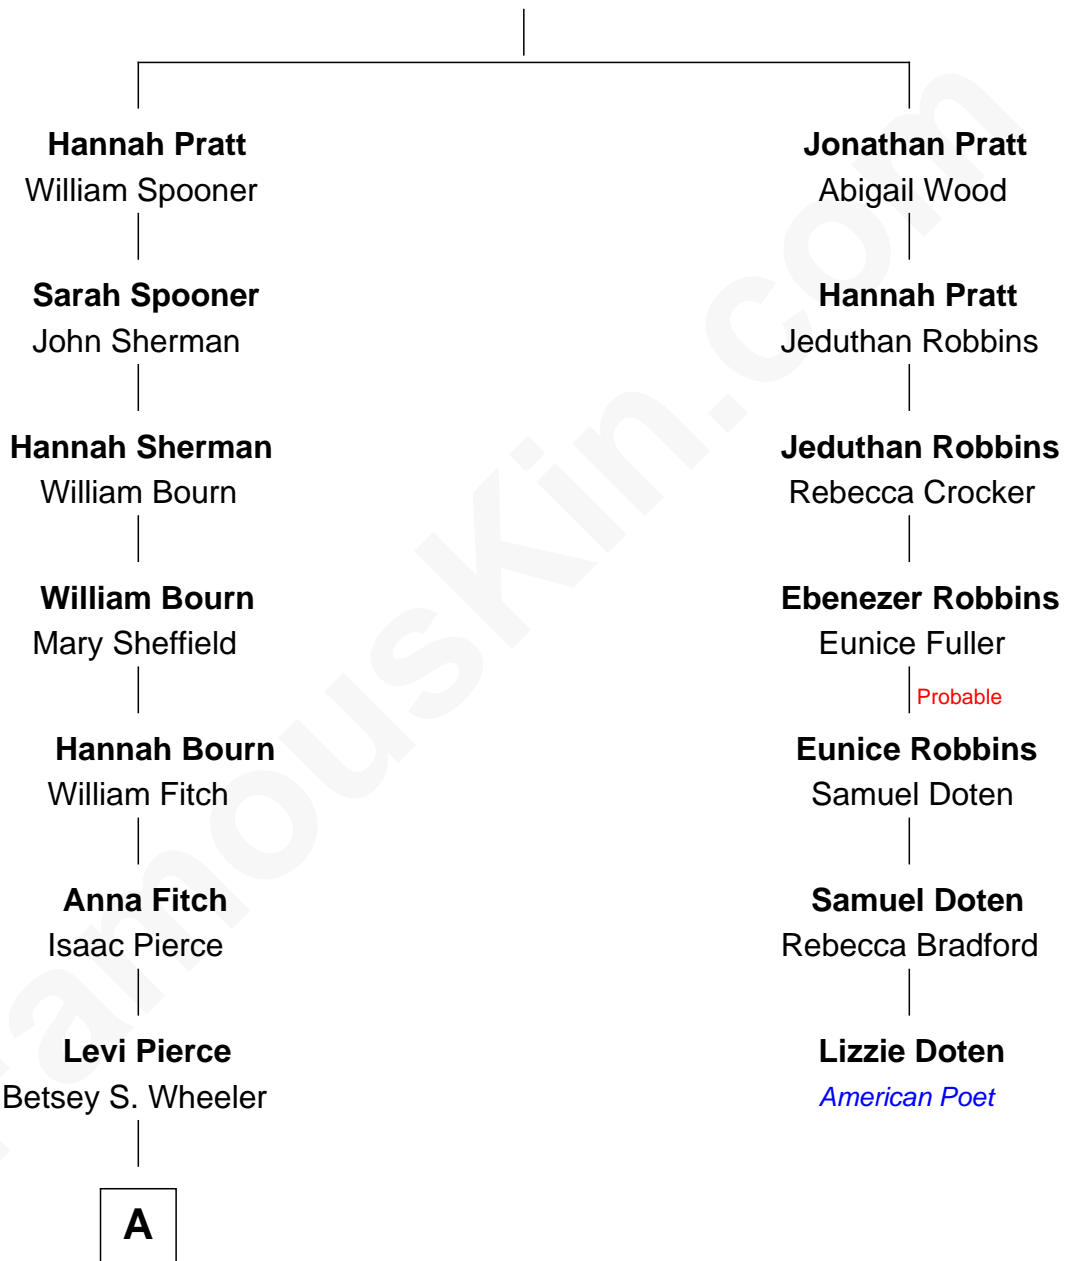

FamousKin.com
Relationship Chart of
George H. W. Bush
41st U.S. President

6th cousin 5 times removed of

Lizzie Doten
American Poet

Joshua Pratt
 Bathsheba - - - - -

A

—
Elizabeth Slade Pierce
Cortland Philip Livingston Butler

—
Mary Elizabeth Butler
Robert Emmet Sheldon

—
Flora Sheldon
Samuel Prescott Bush

—
Prescott Sheldon Bush
Dorothy Wear Walker

—
George H. W. Bush
41st U.S. President

FamousKin.com