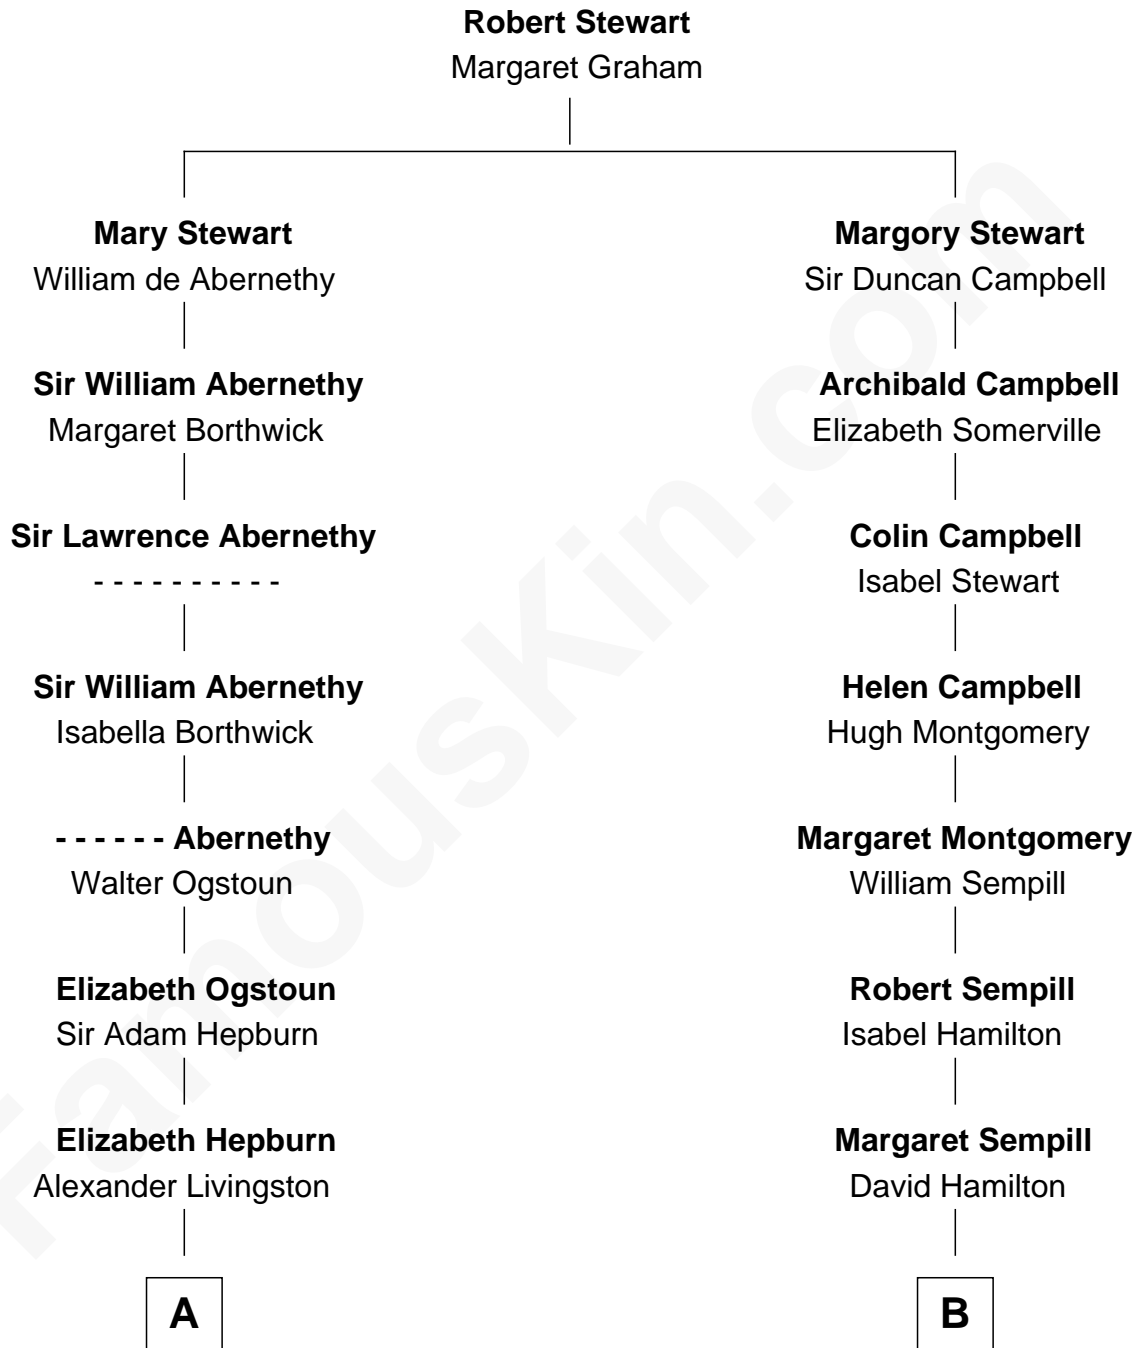

**FamousKin.com**  
**Relationship Chart of**  
**George H. W. Bush**  
*41st U.S. President*

17th cousin 3 times removed of

**Robert Louis Stevenson**  
*Author of Treasure Island*

**C**

—  
**Mary Elizabeth Butler**  
Robert Emmet Sheldon

—  
**Flora Sheldon**  
Samuel Prescott Bush

—  
**Prescott Sheldon Bush**  
Dorothy Wear Walker

—  
**George H. W. Bush**  
*41st U.S. President*

FamousKin.com