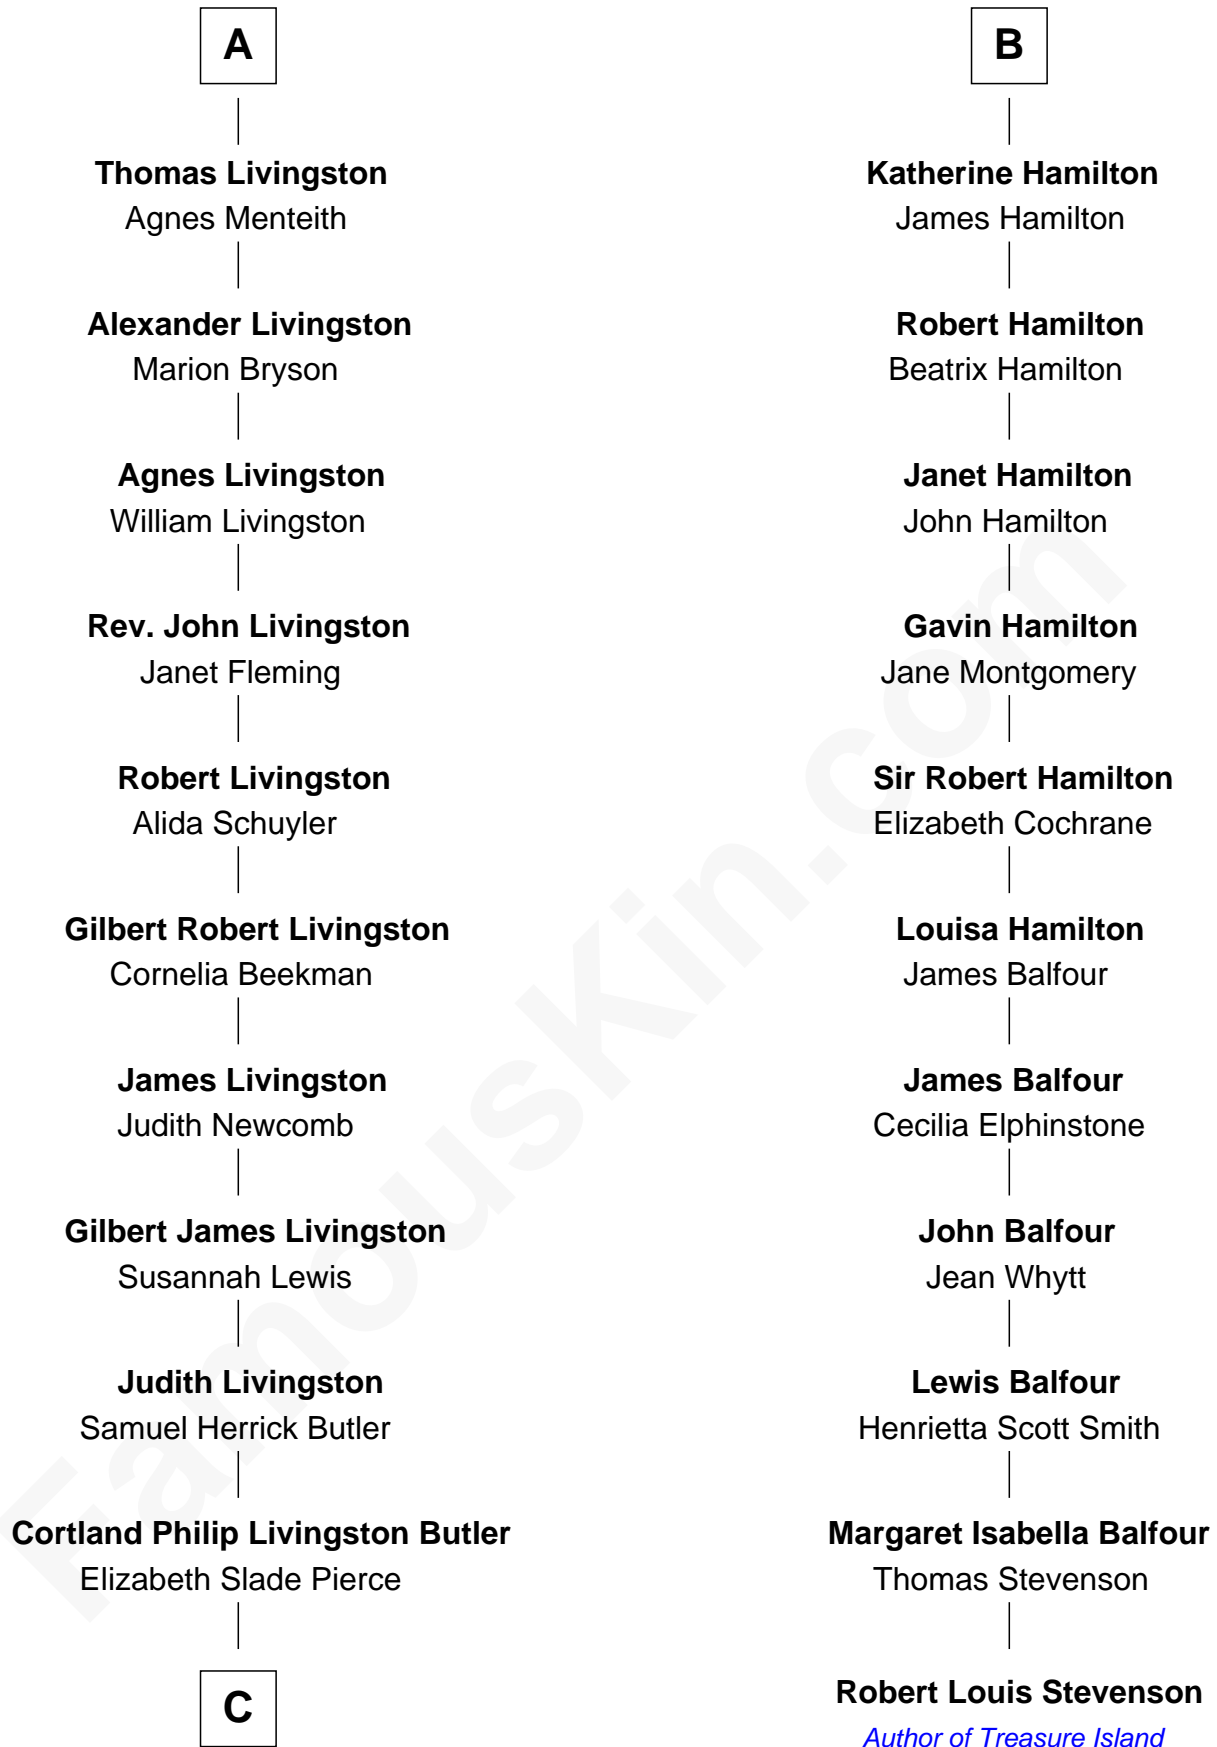

**FamousKin.com**  
**Relationship Chart of**  
**George H. W. Bush**  
*41st U.S. President*

17th cousin 3 times removed of

**Robert Louis Stevenson**  
*Author of Treasure Island*

**C**

—  
**Mary Elizabeth Butler**  
Robert Emmet Sheldon

—  
**Flora Sheldon**  
Samuel Prescott Bush

—  
**Prescott Sheldon Bush**  
Dorothy Wear Walker

—  
**George H. W. Bush**  
*41st U.S. President*

FamousKin.com