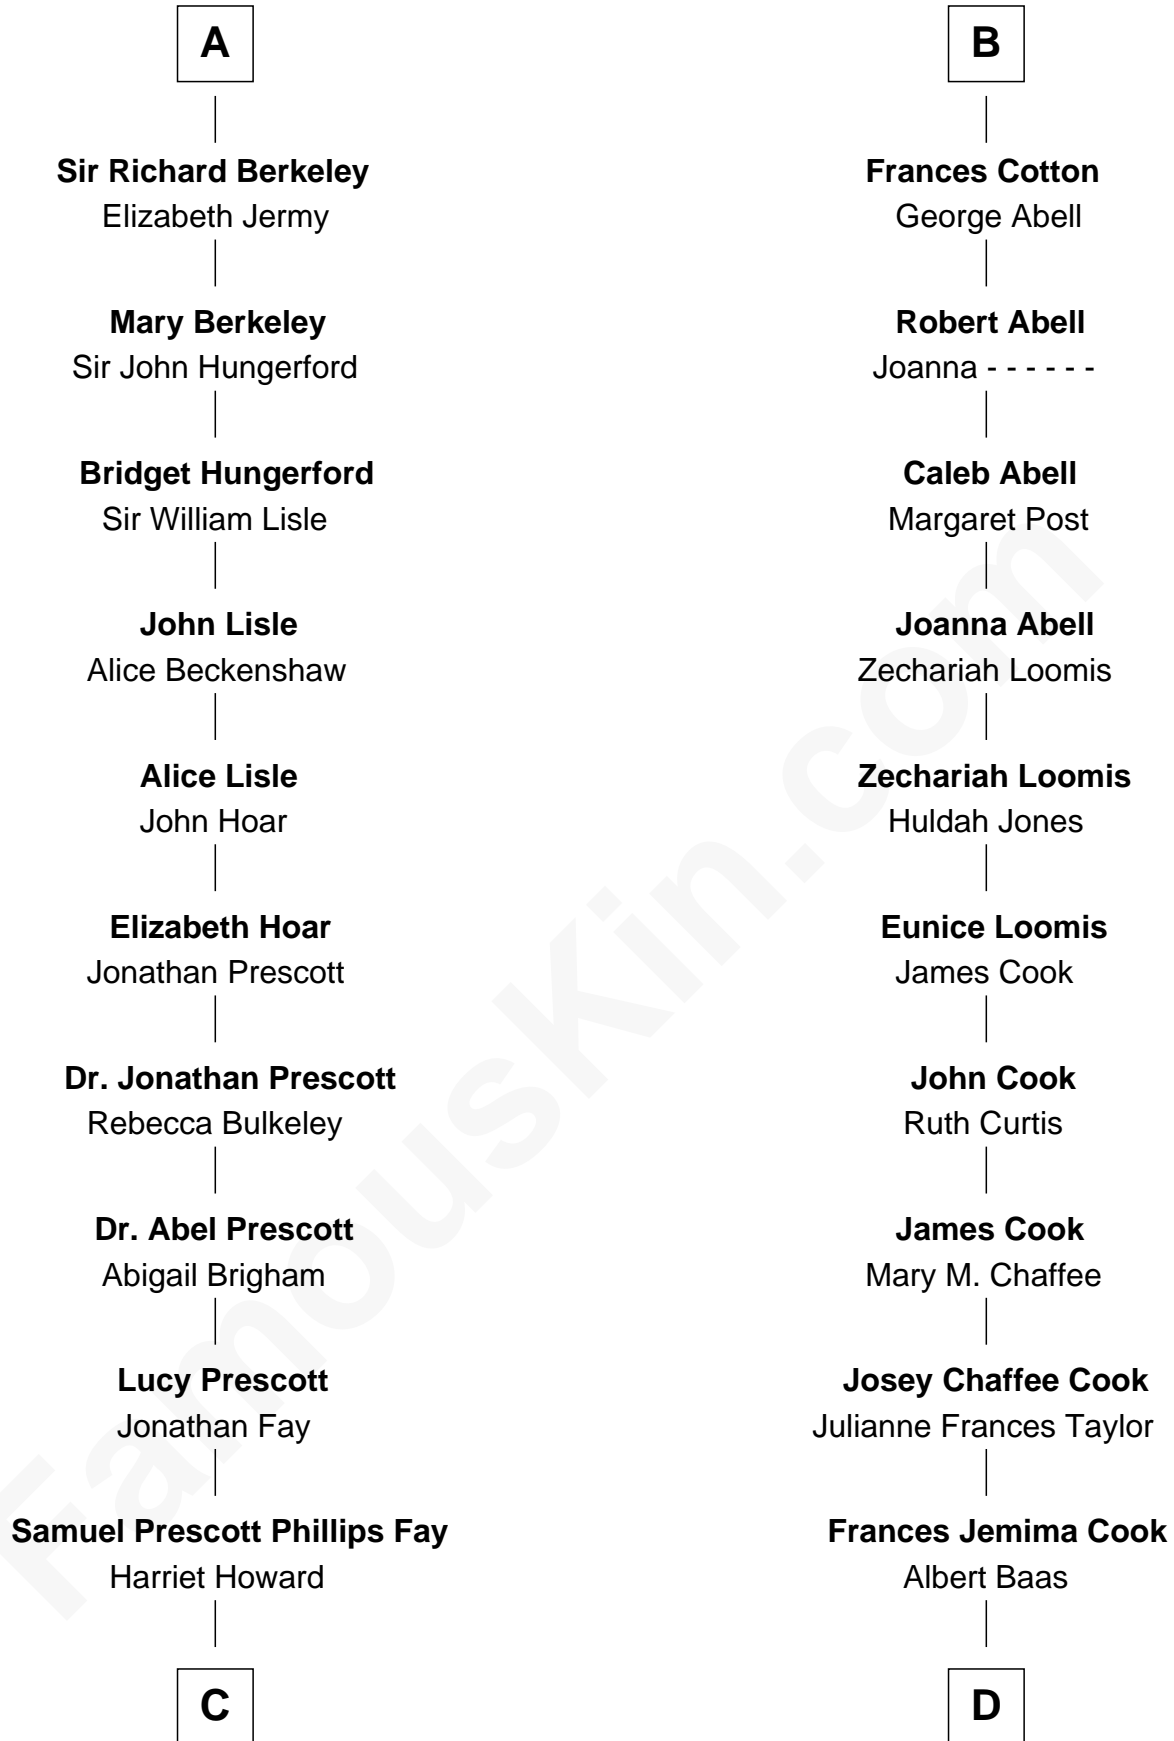

FamousKin.com
Relationship Chart of
George H. W. Bush
41st U.S. President

19th cousin 2 times removed of
Amber Stevens West
TV and Movie Actress

Sir Maurice de Berkeley
 Eve la Zouche

C

Samuel Howard Fay
Susan Montfort Shellman

Harriet Eleanor Fay
Rev. James Smith Bush

Samuel Prescott Bush
Flora Sheldon

Prescott Sheldon Bush
Dorothy Wear Walker

George H. W. Bush
41st U.S. President

D

LaVerne M. Baas
Keith Karl Ingstad

Terry Keith Ingstad
Beverly Jean Cunningham