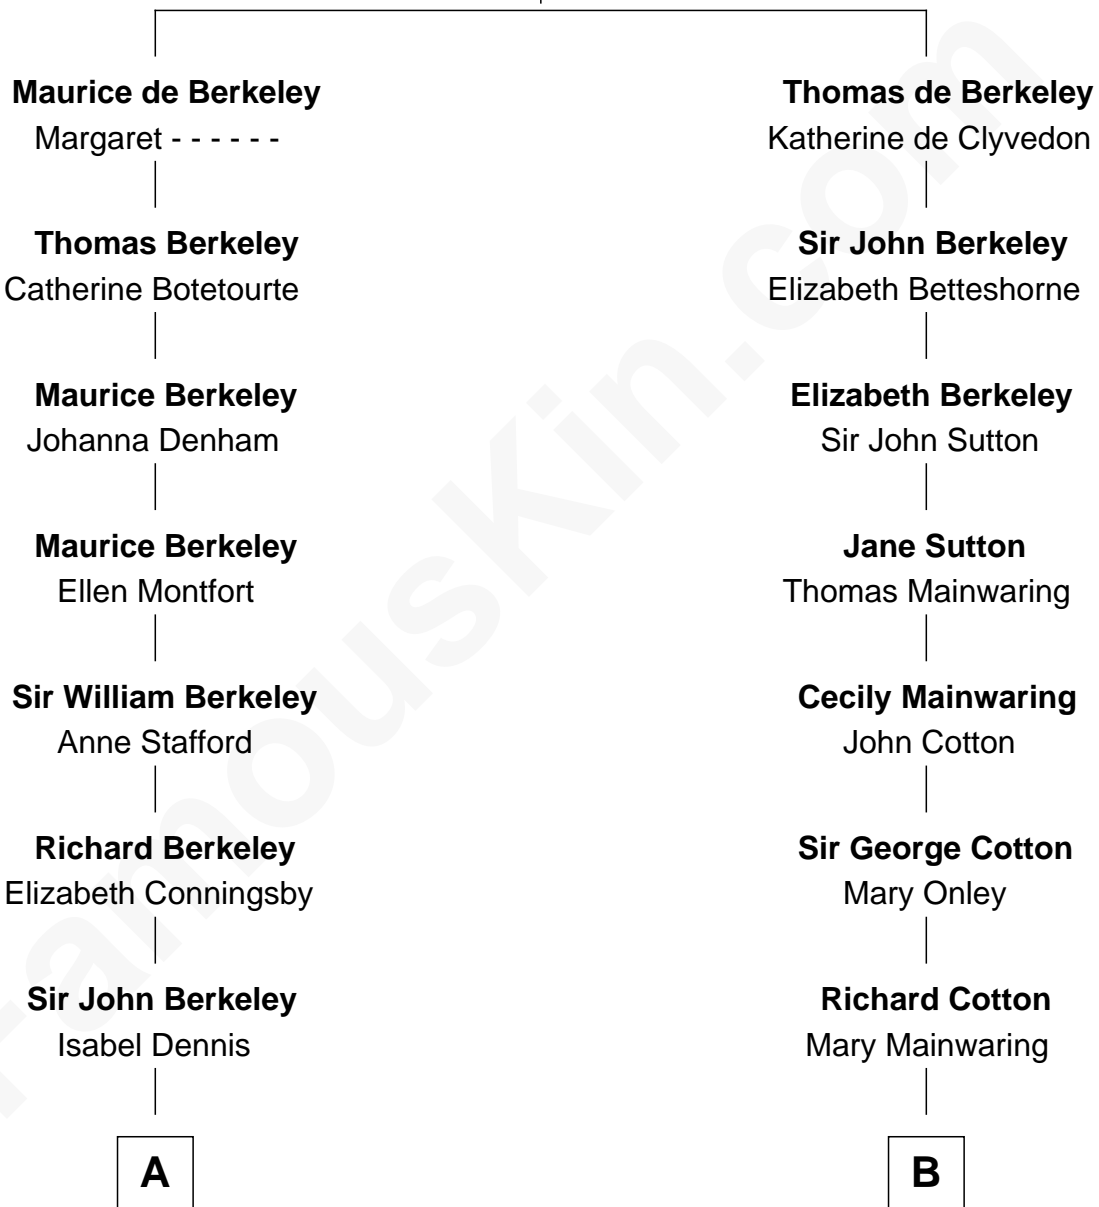

FamousKin.com
Relationship Chart of
George H. W. Bush
41st U.S. President

19th cousin 2 times removed of
Amber Stevens West
TV and Movie Actress

Sir Maurice de Berkeley
 Eve la Zouche

C

Samuel Howard Fay
Susan Montfort Shellman

Harriet Eleanor Fay
Rev. James Smith Bush

Samuel Prescott Bush
Flora Sheldon

Prescott Sheldon Bush
Dorothy Wear Walker

George H. W. Bush
41st U.S. President

D

LaVerne M. Baas
Keith Karl Ingstad

Terry Keith Ingstad
Beverly Jean Cunningham

Amber Stevens West
TV and Movie Actress