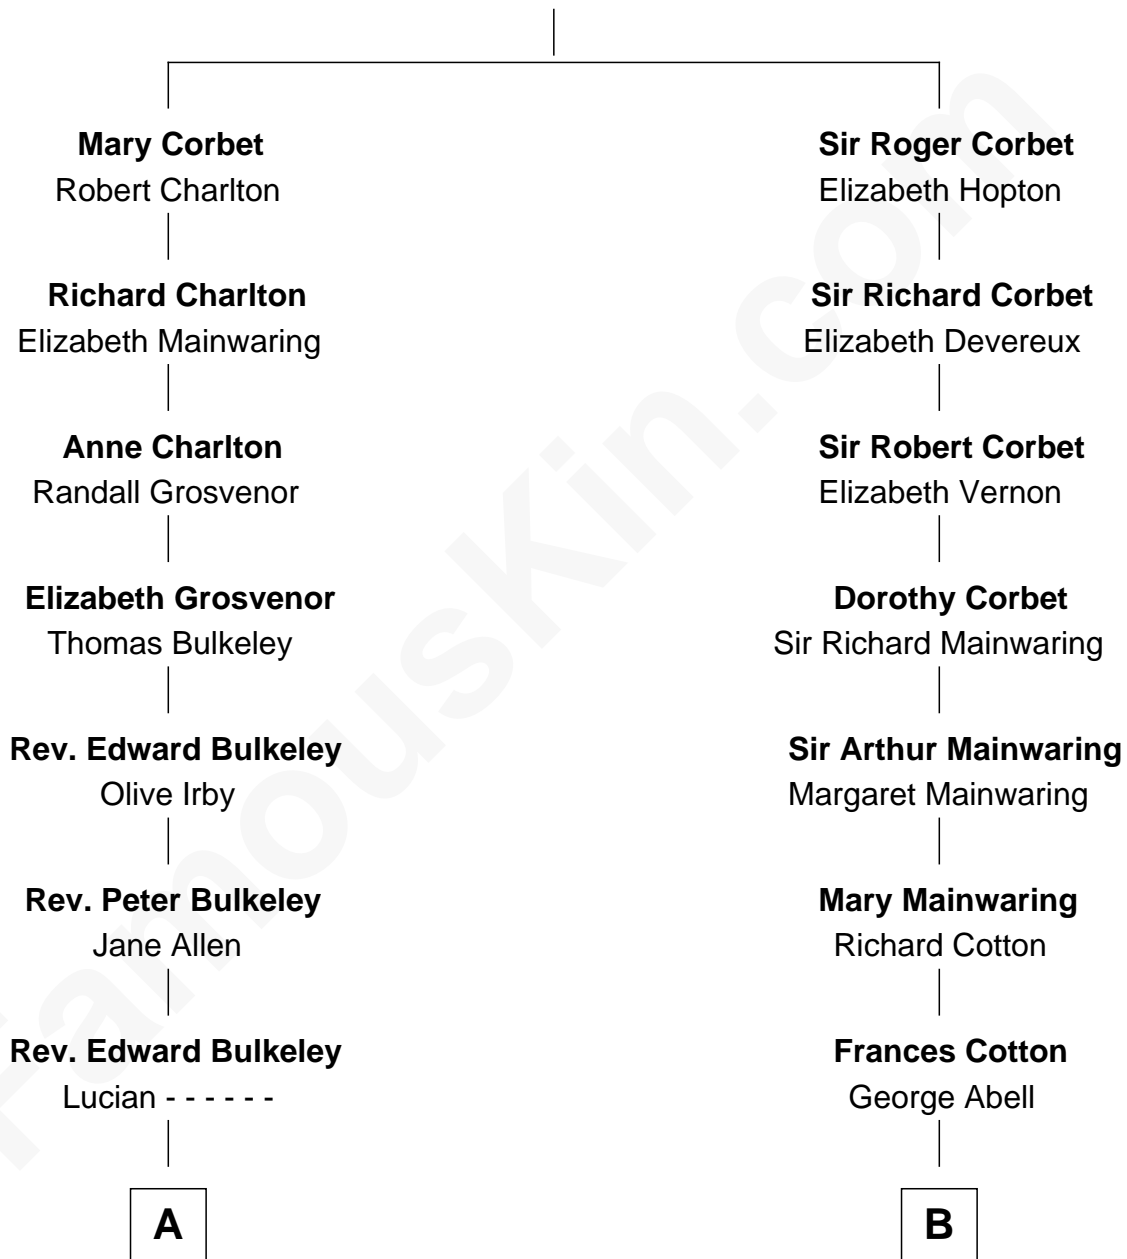

FamousKin.com
Relationship Chart of
George H. W. Bush
41st U.S. President

16th cousin 1 time removed of
Shadoe Stevens
Radio Disc Jockey

Sir Robert Corbet
 Margaret - - - - -

Shadoe Stevens photo by [Alan Light](#) (CC BY 2.0)