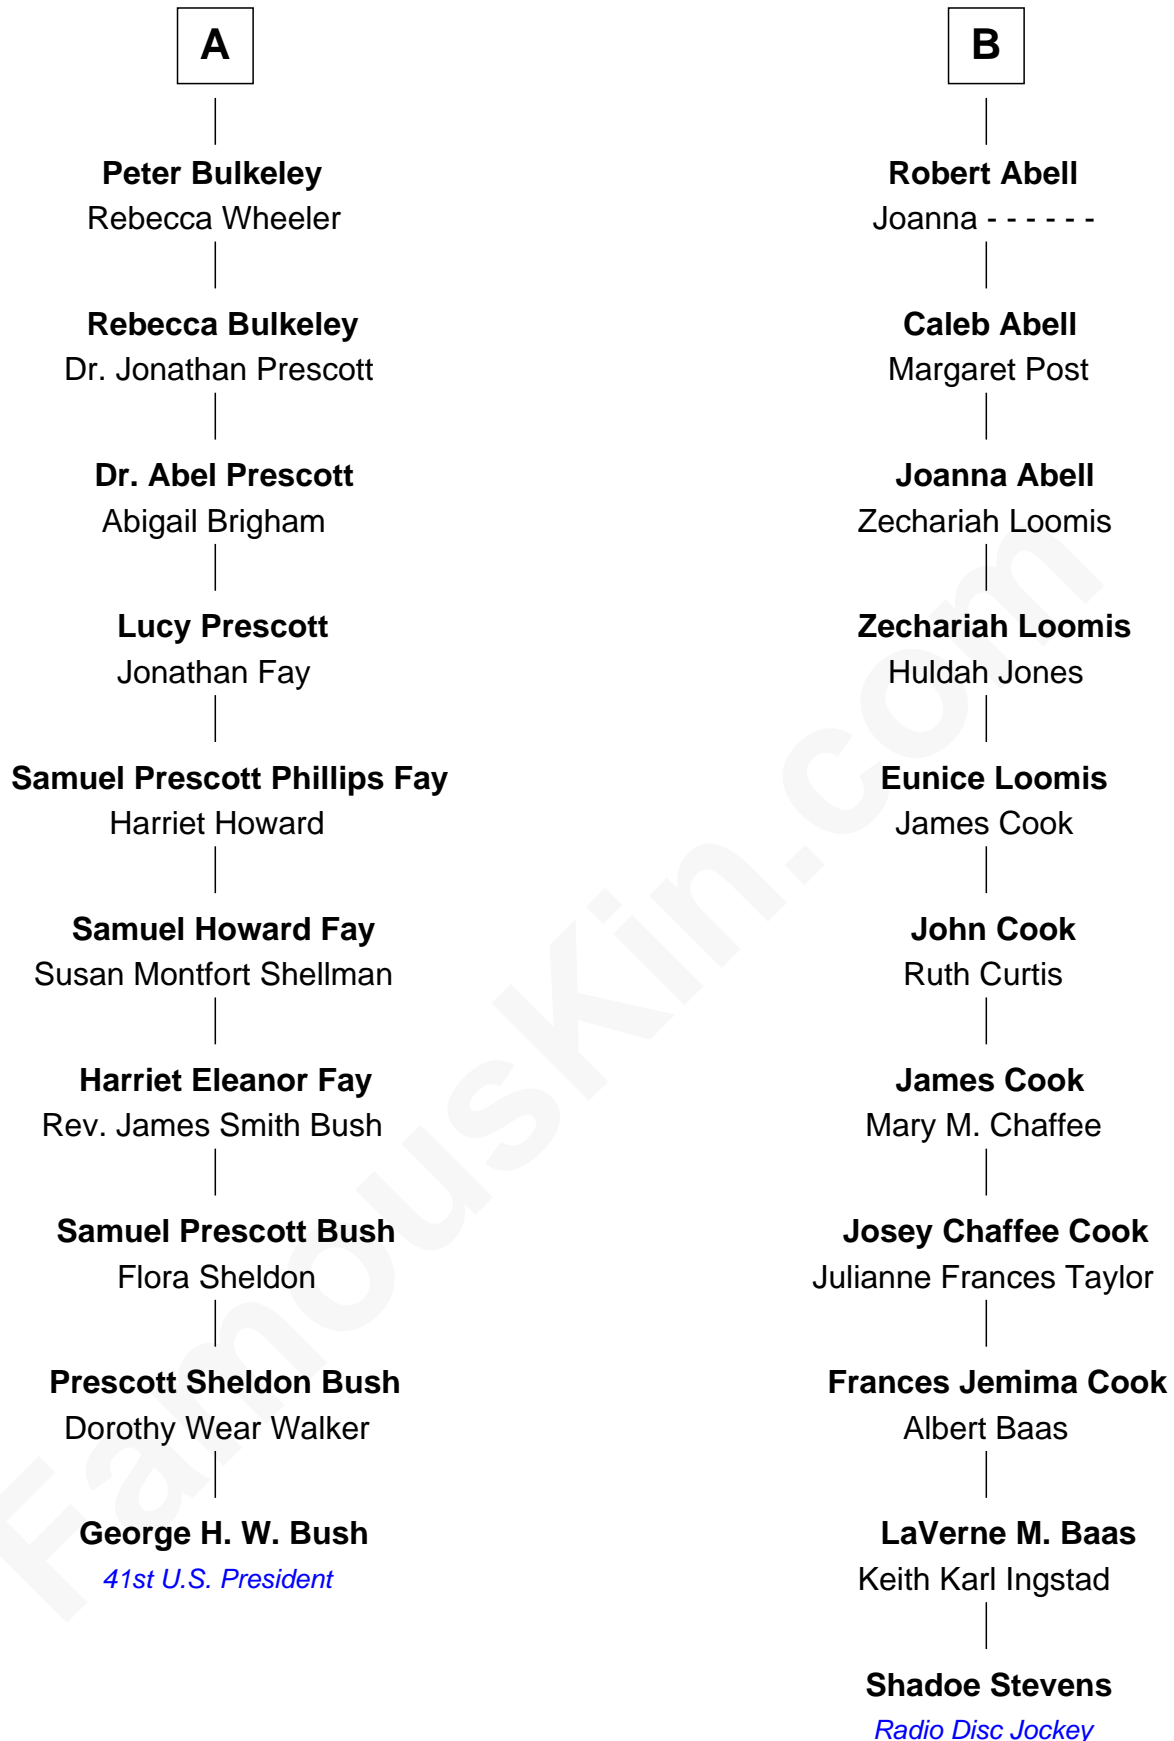

FamousKin.com
Relationship Chart of
George H. W. Bush
41st U.S. President

16th cousin 1 time removed of
Shadoe Stevens
Radio Disc Jockey

Sir Robert Corbet
 Margaret - - - - -

Shadoe Stevens photo by [Alan Light](#) (CC BY 2.0)