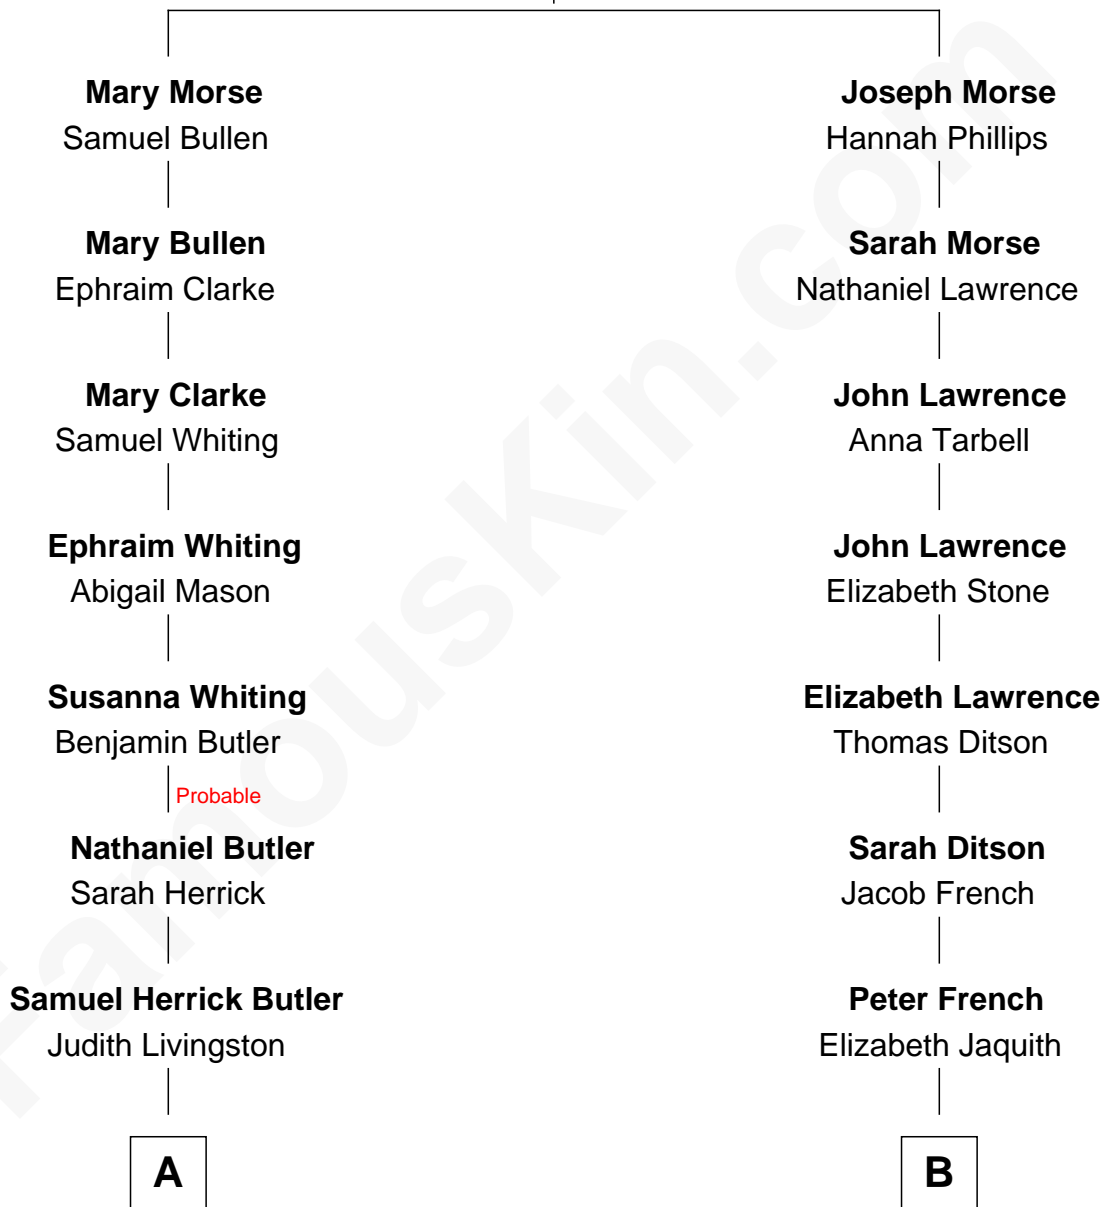

FamousKin.com
Relationship Chart of
George H. W. Bush
41st U.S. President

9th cousin 2 times removed of

Alice French

(aka Octave Thanet) Novelist and Short Story Writer

Samuel Morse
 Elizabeth Jasper

A

Cortland Philip Livingston Butler

Elizabeth Slade Pierce

Mary Elizabeth Butler

Robert Emmet Sheldon

Flora Sheldon

Samuel Prescott Bush

Prescott Sheldon Bush

Dorothy Wear Walker

George H. W. Bush

41st U.S. President

B

George French

Mary Richardson

George Henry French

Frances Wood Morton

Alice French

aka Octave Thanet