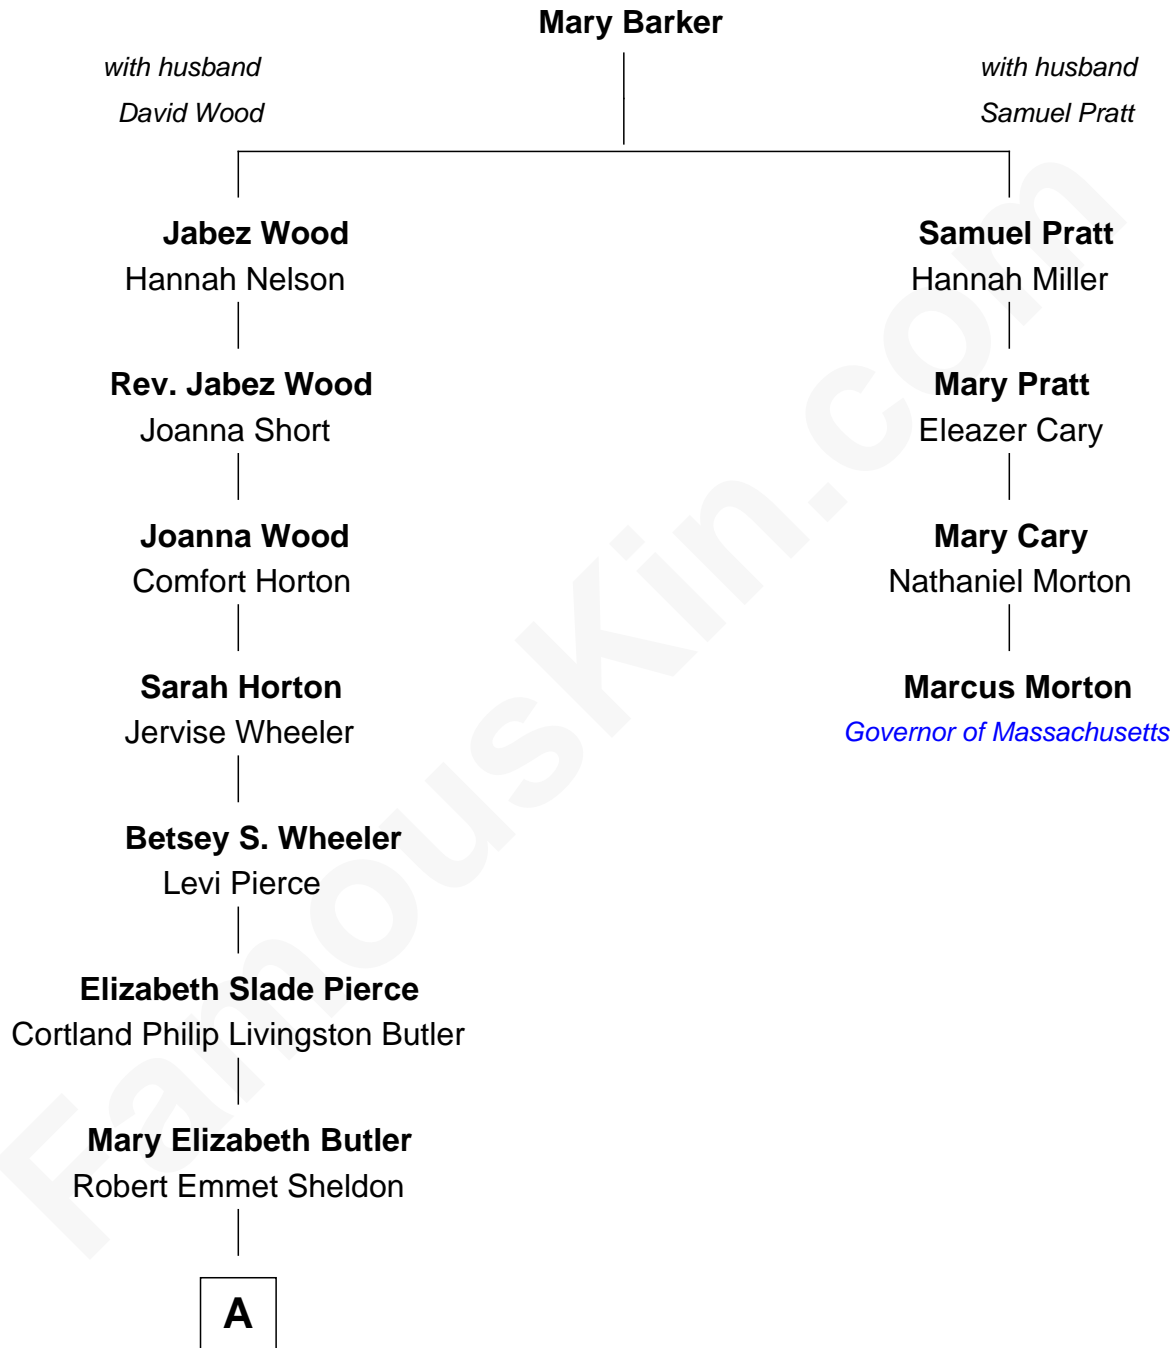

# FamousKin.com Relationship Chart of

**George H. W. Bush**

*41st U.S. President*

3rd cousin 6 times removed of

**Marcus Morton**

*16th and 18th Governor of Massachusetts*

**A**

—  
**Flora Sheldon**  
Samuel Prescott Bush

—  
**Prescott Sheldon Bush**  
Dorothy Wear Walker

—  
**George H. W. Bush**  
*41st U.S. President*

FamousKin.com