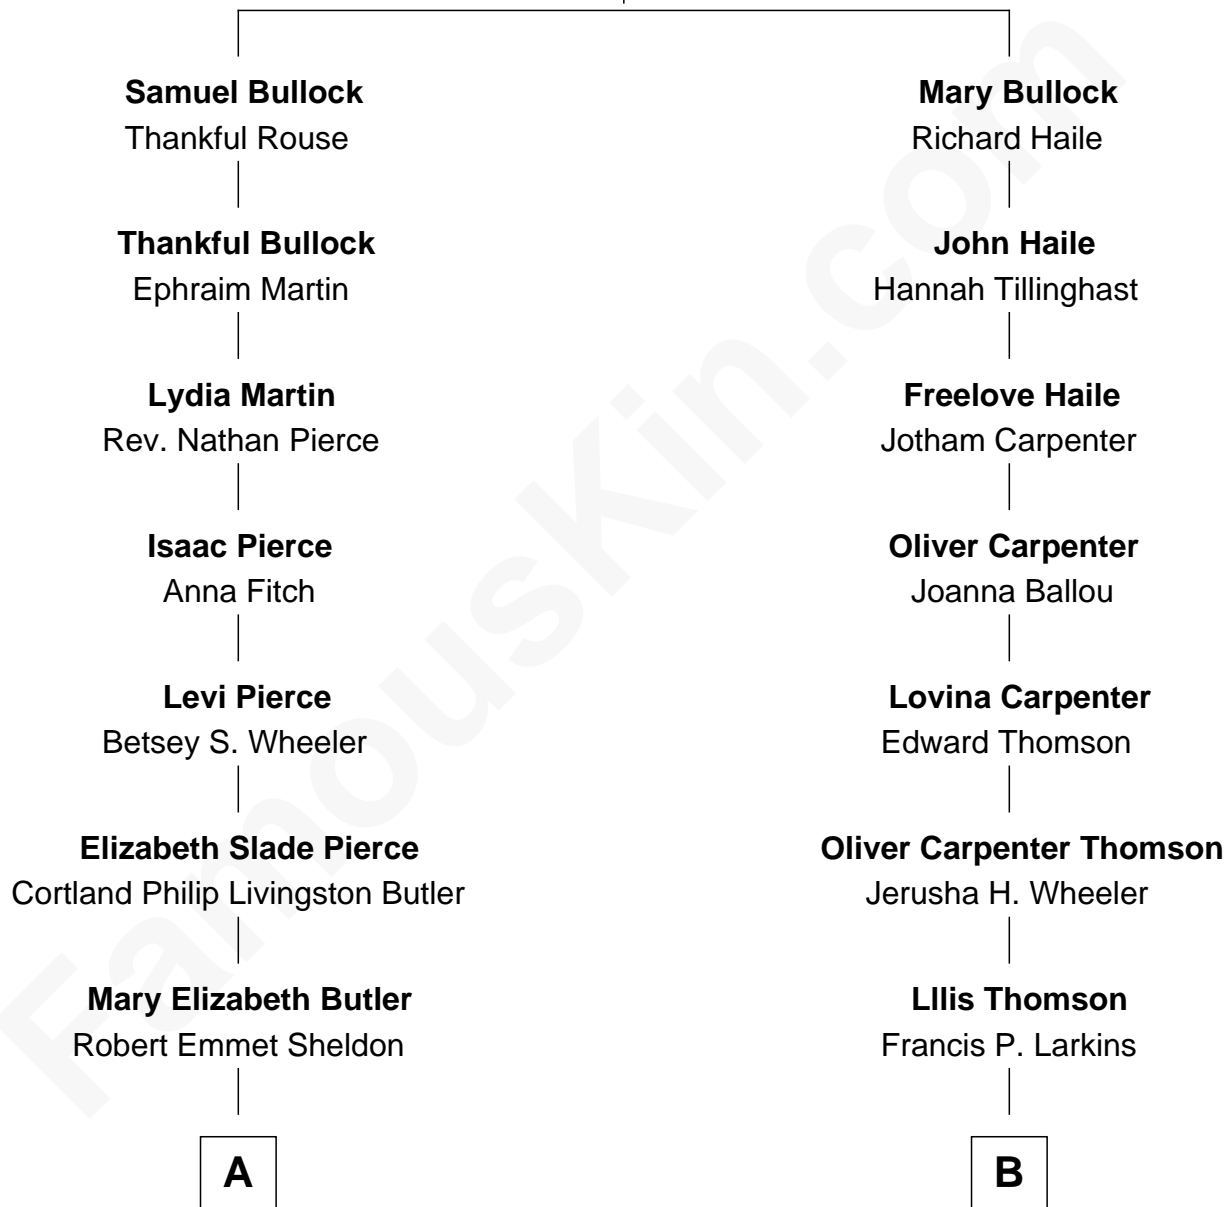

FamousKin.com
Relationship Chart of
George H. W. Bush
41st U.S. President

9th cousin 3 times removed of

Ava Michelle
Model and Actress

Richard Bullock
 Elizabeth Ingram

A

Flora Sheldon
Samuel Prescott Bush

Prescott Sheldon Bush
Dorothy Wear Walker

George H. W. Bush
41st U.S. President

B

Anna E. Larkins
Charles S. Gray

Charles Thompson Gray
Flavilla May Hunt

Ruth Marion Gray
George William Cota

Gregory Paul Cota
Debra Lynn Zaratian