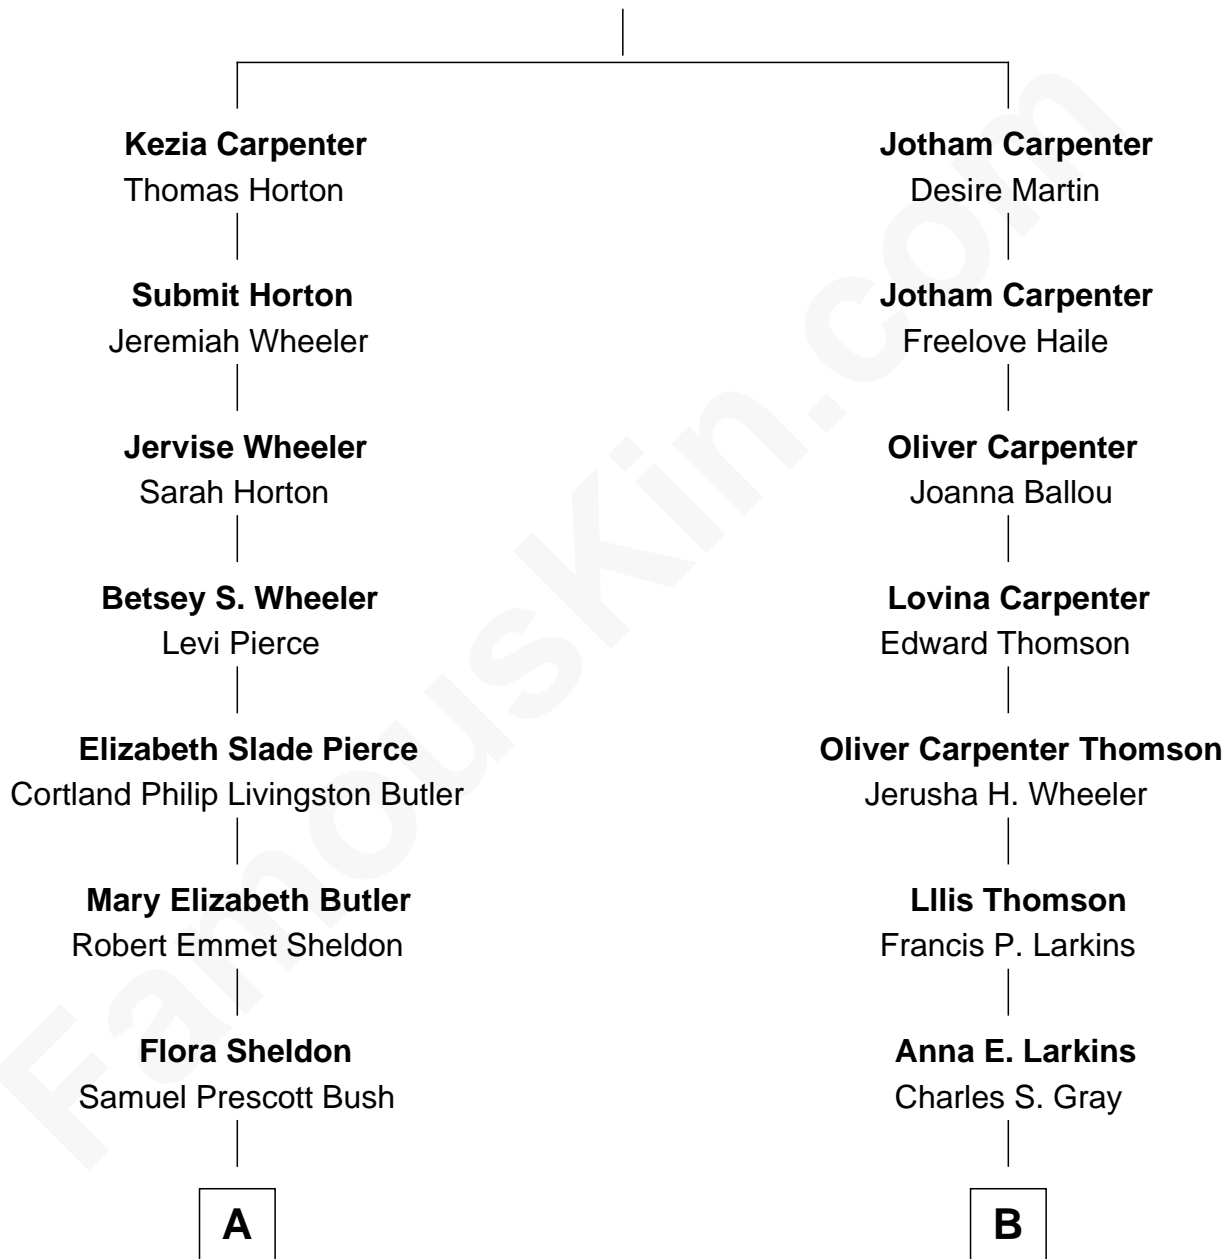

FamousKin.com
Relationship Chart of
George H. W. Bush
41st U.S. President

8th cousin 3 times removed of

Ava Michelle
Model and Actress

Benjamin Carpenter
 Renew Weeks

A

Prescott Sheldon Bush

Dorothy Wear Walker

George H. W. Bush

41st U.S. President

B

Charles Thompson Gray

Flavilla May Hunt

Ruth Marion Gray

George William Cota

Gregory Paul Cota

Debra Lynn Zaratzian

Rick Gregory Cota

Jeanette Loretta Malinowski

Ava Michelle

Model and Actress