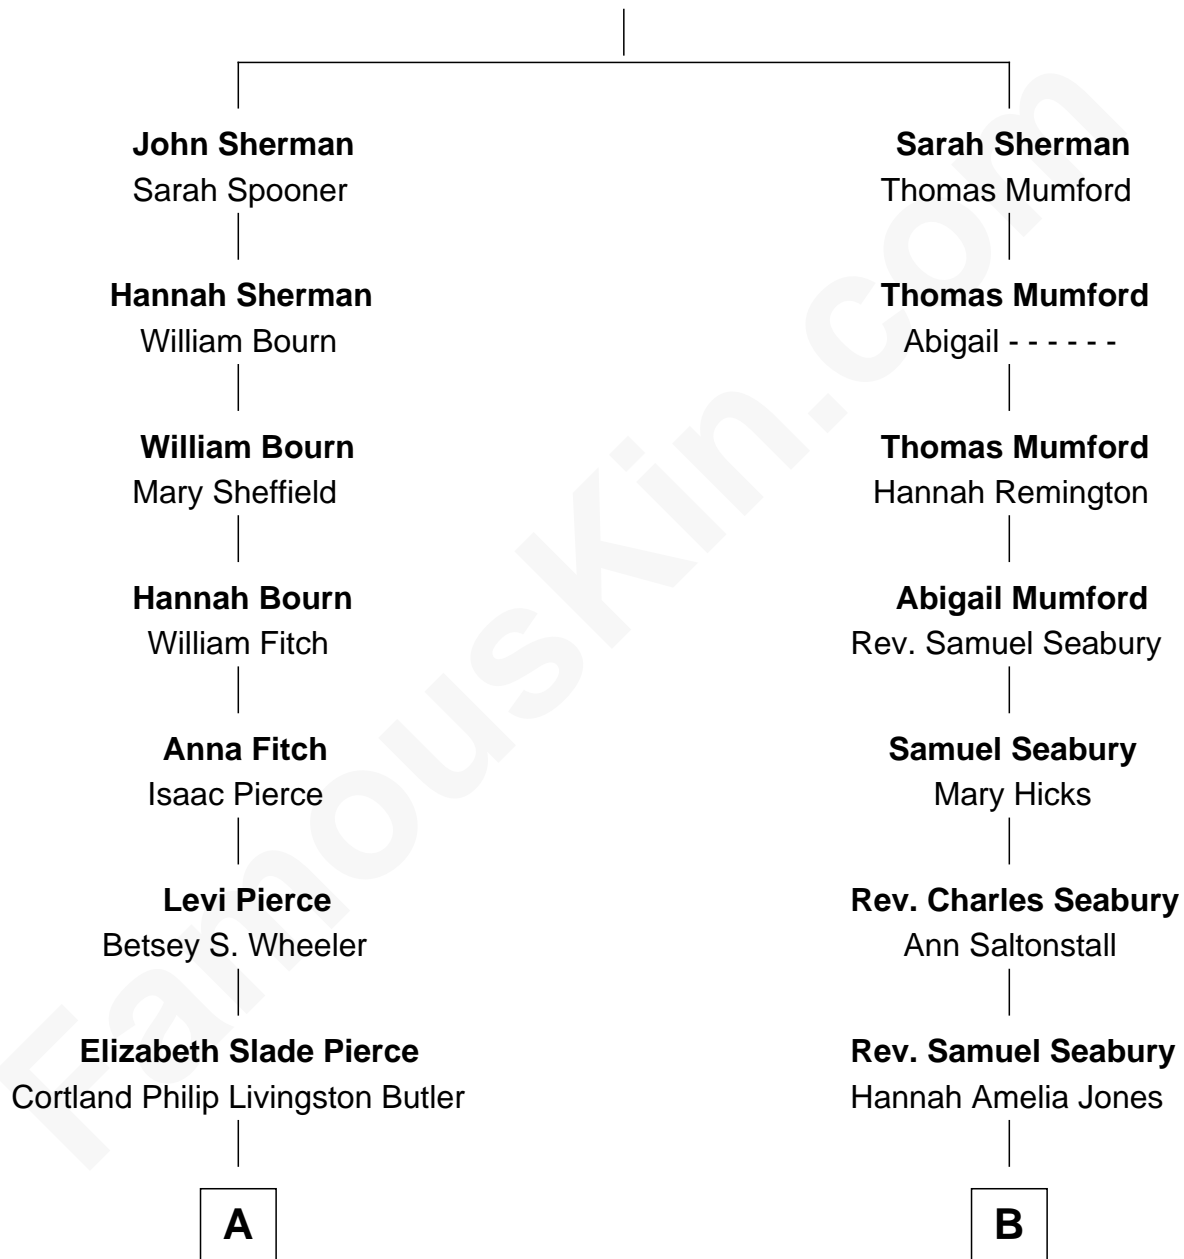

FamousKin.com Relationship Chart of

George H. W. Bush

41st U.S. President

10th cousin of

Parker Stevenson

TV and Movie Actor

Philip Sherman

Sarah Odding

A

Mary Elizabeth Butler
Robert Emmet Sheldon

Flora Sheldon
Samuel Prescott Bush

Prescott Sheldon Bush
Dorothy Wear Walker

George H. W. Bush
41st U.S. President

B

Mary Seabury
Rev. Henry Ainsworth Parker

Henry Seabury Parker
Marion Stevenson

Richard Stevenson Parker
Sarah Meade Price

Parker Stevenson
TV and Movie Actor

FamousKin.com