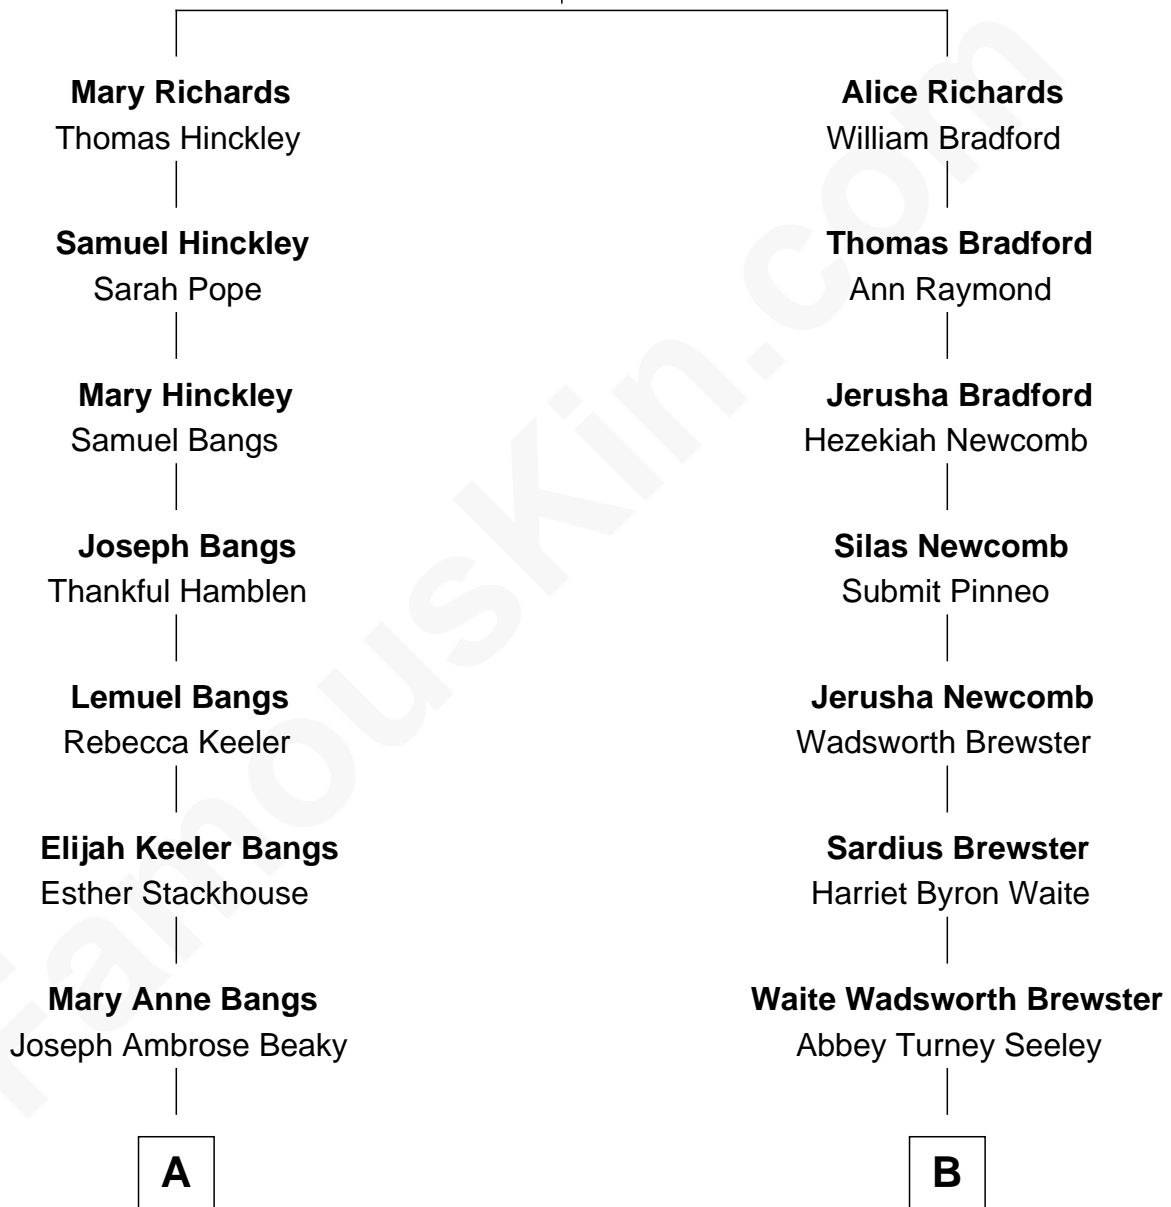

FamousKin.com Relationship Chart of

George H. W. Bush

41st U.S. President

10th cousin of

Diane Brewster

TV and Movie Actress

Thomas Richards

Welthian - - - - -

A

Martha Adela Beaky

David Davis Walker

George Herbert Walker

Lucretia Wear

Dorothy Wear Walker

Prescott Sheldon Bush

George H. W. Bush

41st U.S. President

B

Arthur Seeley Brewster

Annie Harriet Byard

Reginald Raymond Brewster

Grace Anna Sloane

Phillip Sloane Brewster

Geraldine Craddock