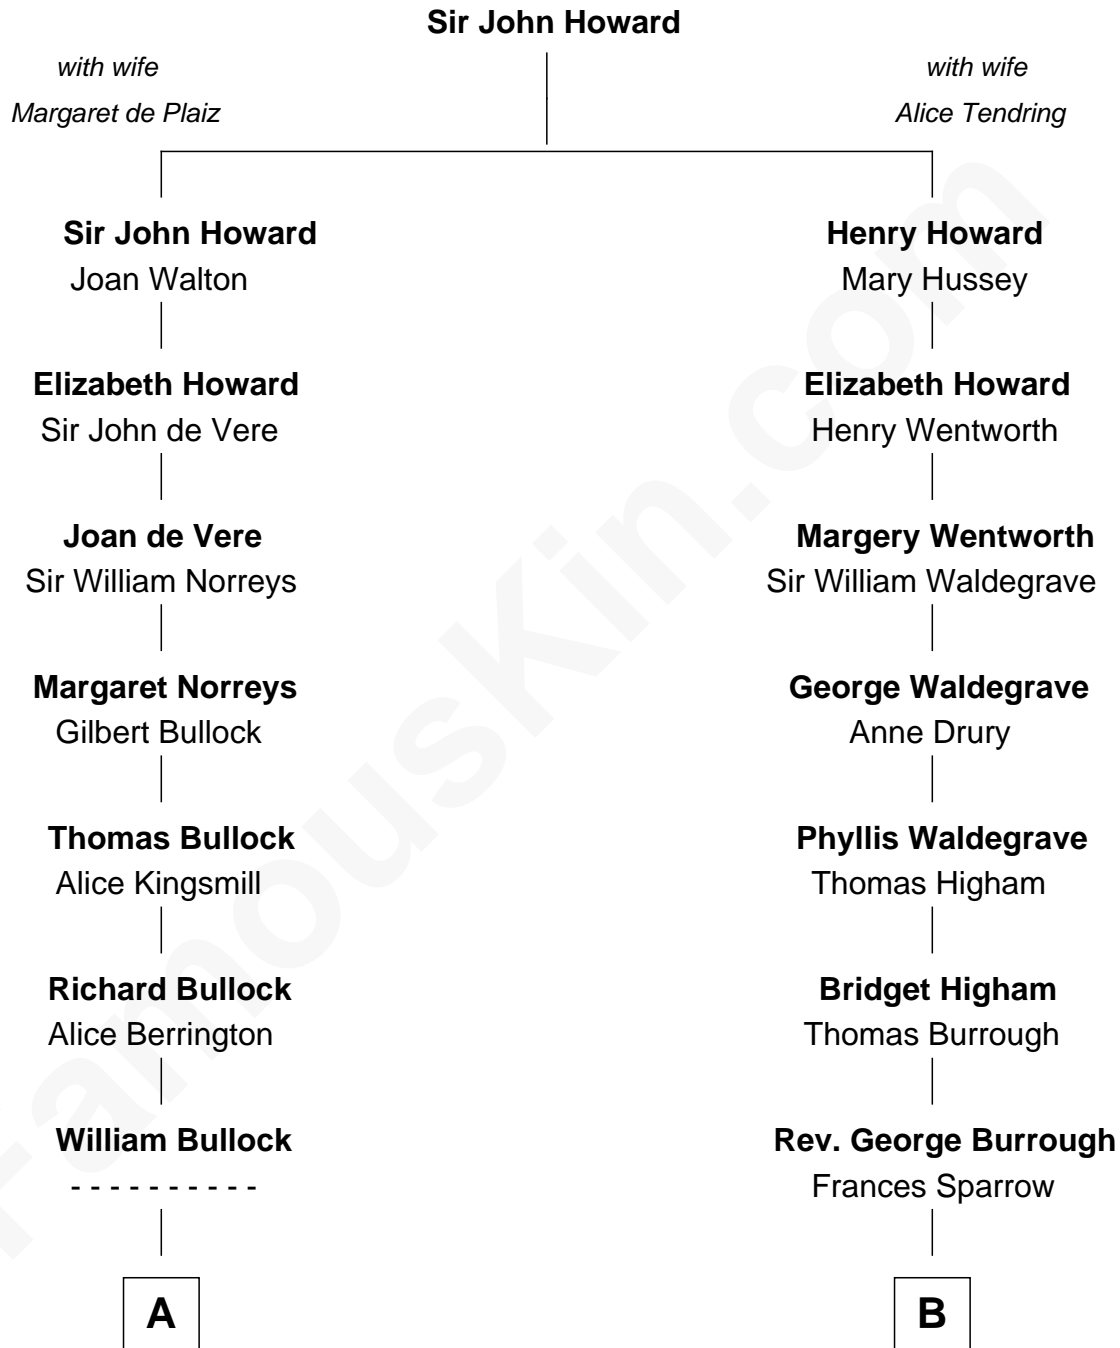

FamousKin.com
Relationship Chart of
George H. W. Bush
41st U.S. President

17th cousin 1 time removed of
Bob Moore
Co-Founder, Bob's Red Mill

C

—
Prescott Sheldon Bush

Dorothy Wear Walker

—
George H. W. Bush

41st U.S. President

FamousKin.com