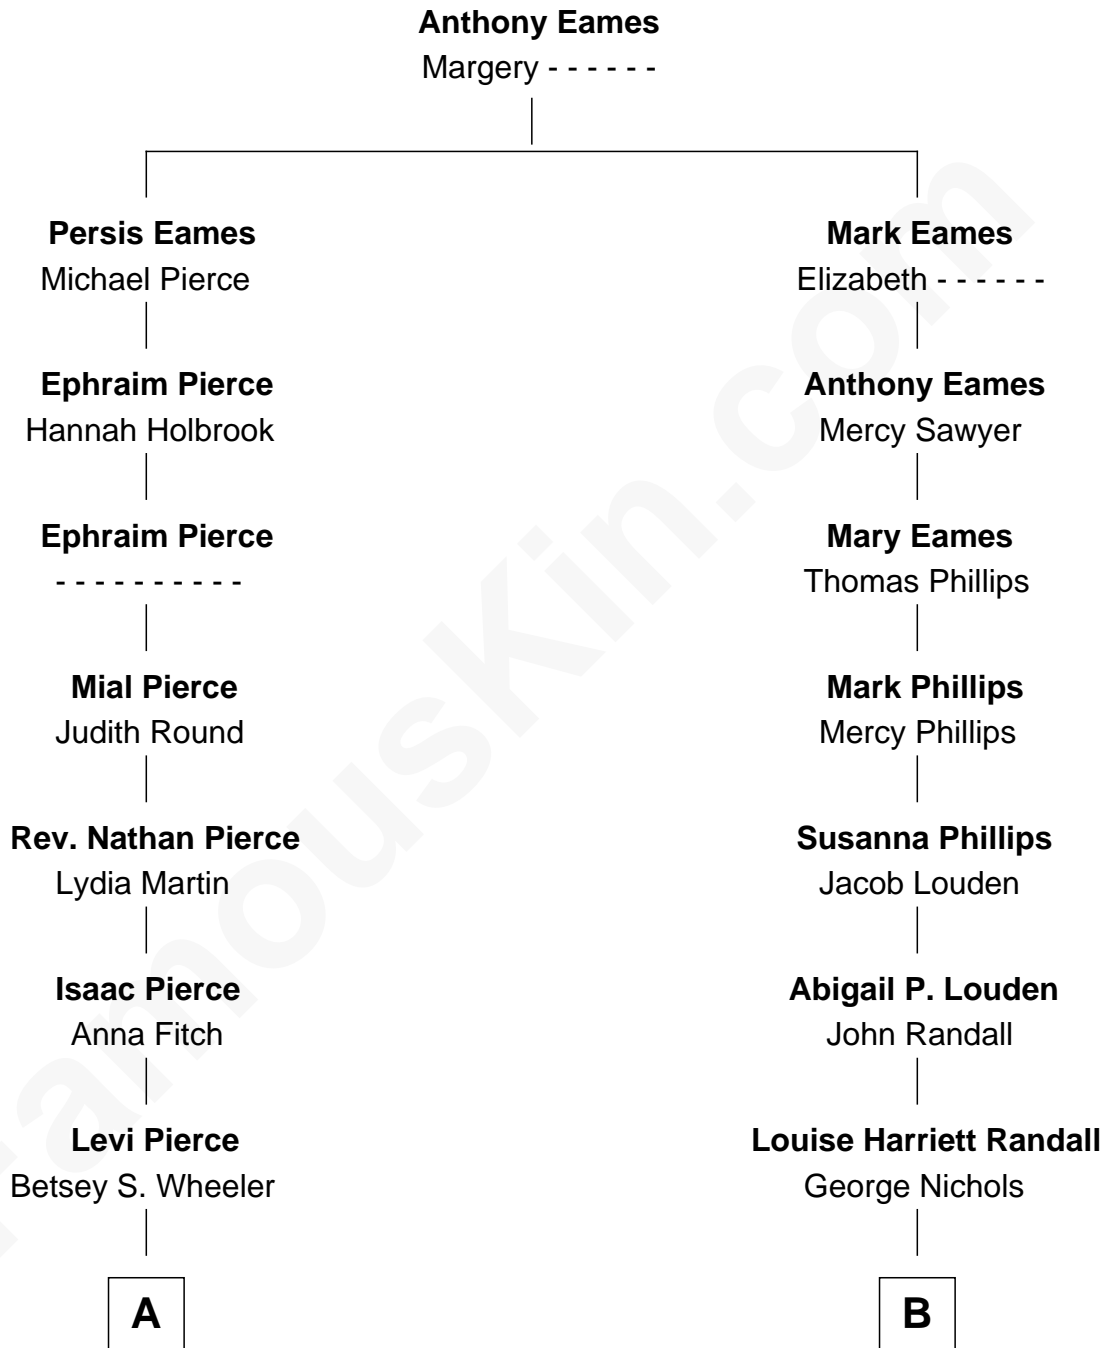

**FamousKin.com**  
**Relationship Chart of**  
**George H. W. Bush**  
*41st U.S. President*

11th cousin 1 time removed of  
**Taylor Lautner**  
*TV and Movie Actor*

**A**

**Elizabeth Slade Pierce**  
Cortland Philip Livingston Butler

**Mary Elizabeth Butler**  
Robert Emmet Sheldon

**Flora Sheldon**  
Samuel Prescott Bush

**Prescott Sheldon Bush**  
Dorothy Wear Walker

**George H. W. Bush**  
*41st U.S. President*

**B**

**Wayland Albert Nichols**  
Fannie Blanche Sisco