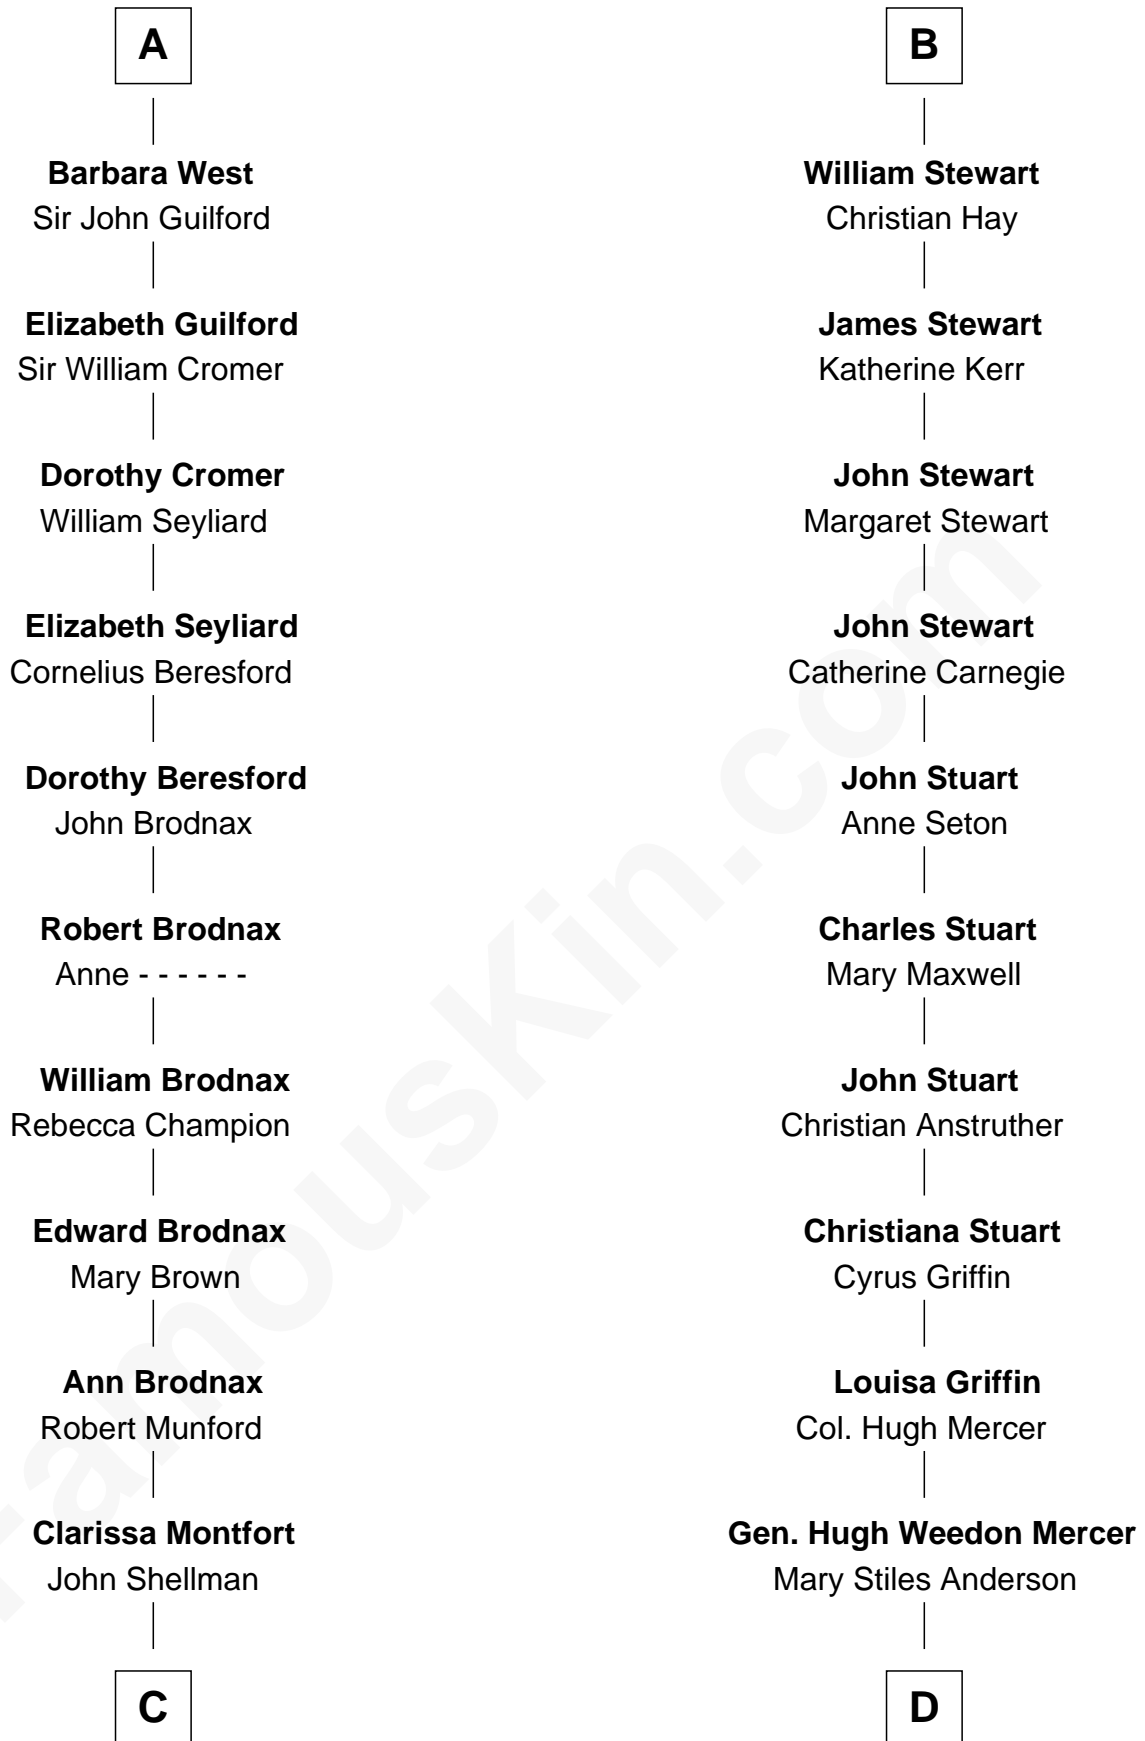

FamousKin.com
Relationship Chart of
George H. W. Bush
41st U.S. President

19th cousin 2 times removed of

Johnny Mercer
Songwriter and Co-Founder of Capitol Records

C

Susan Montfort Shellman

Samuel Howard Fay

Harriet Eleanor Fay

Rev. James Smith Bush

Samuel Prescott Bush

Flora Sheldon

Prescott Sheldon Bush

Dorothy Wear Walker

George H. W. Bush

41st U.S. President