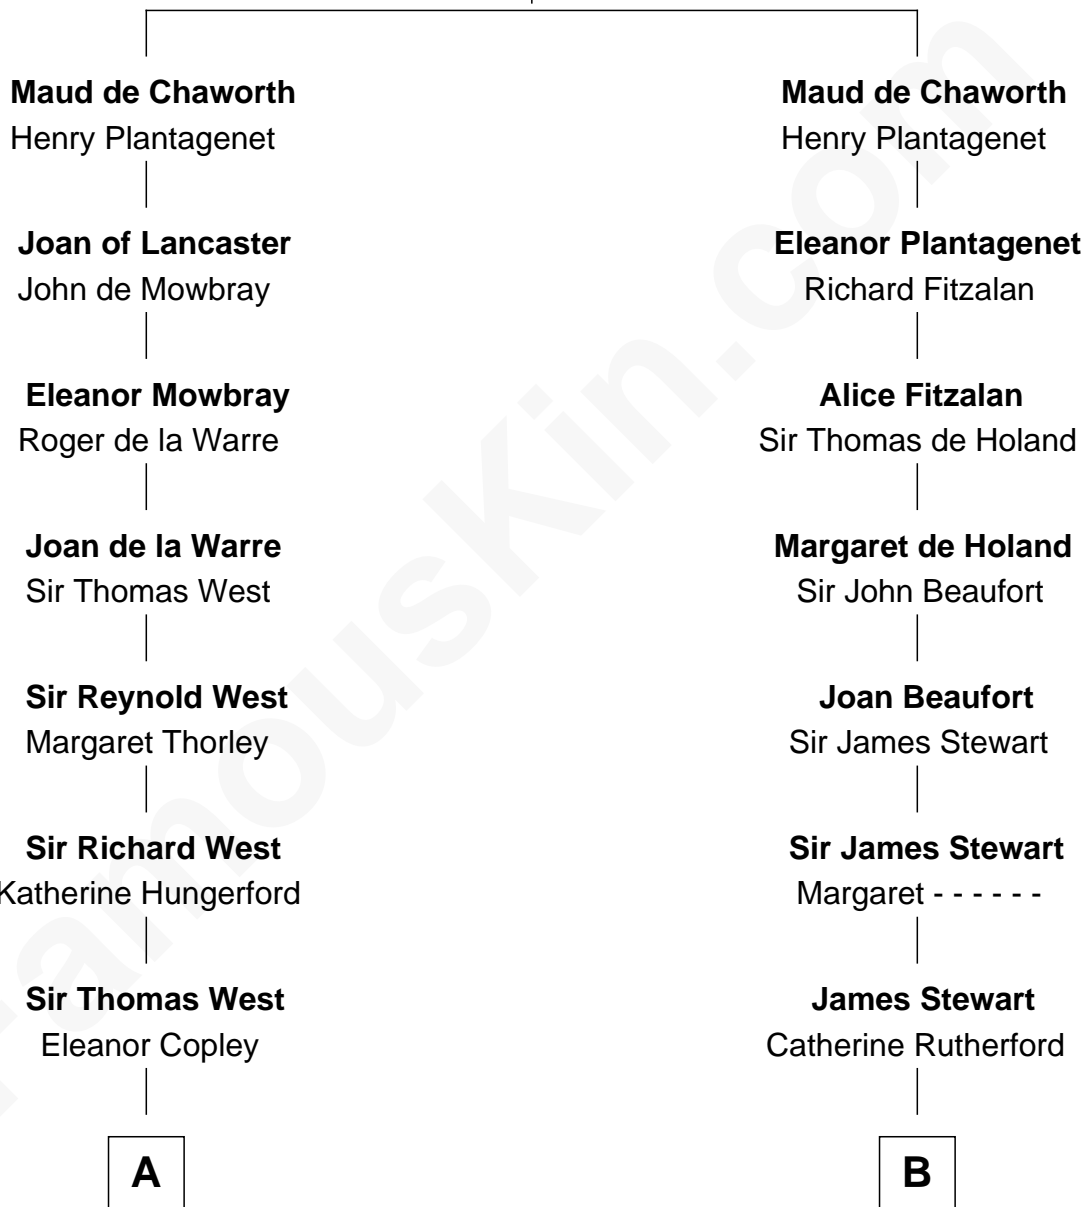

FamousKin.com
Relationship Chart of
George H. W. Bush
41st U.S. President

19th cousin 2 times removed of

Johnny Mercer
Songwriter and Co-Founder of Capitol Records

Sir Patrick de Chaworth
 Isabella de Beauchamp

C

Susan Montfort Shellman

Samuel Howard Fay

Harriet Eleanor Fay

Rev. James Smith Bush

Samuel Prescott Bush

Flora Sheldon

Prescott Sheldon Bush

Dorothy Wear Walker

George H. W. Bush

41st U.S. President

D

George Anderson Mercer

Nanny Maury Herndon

George Anderson Mercer

Lillian Elizabeth Ciucevich