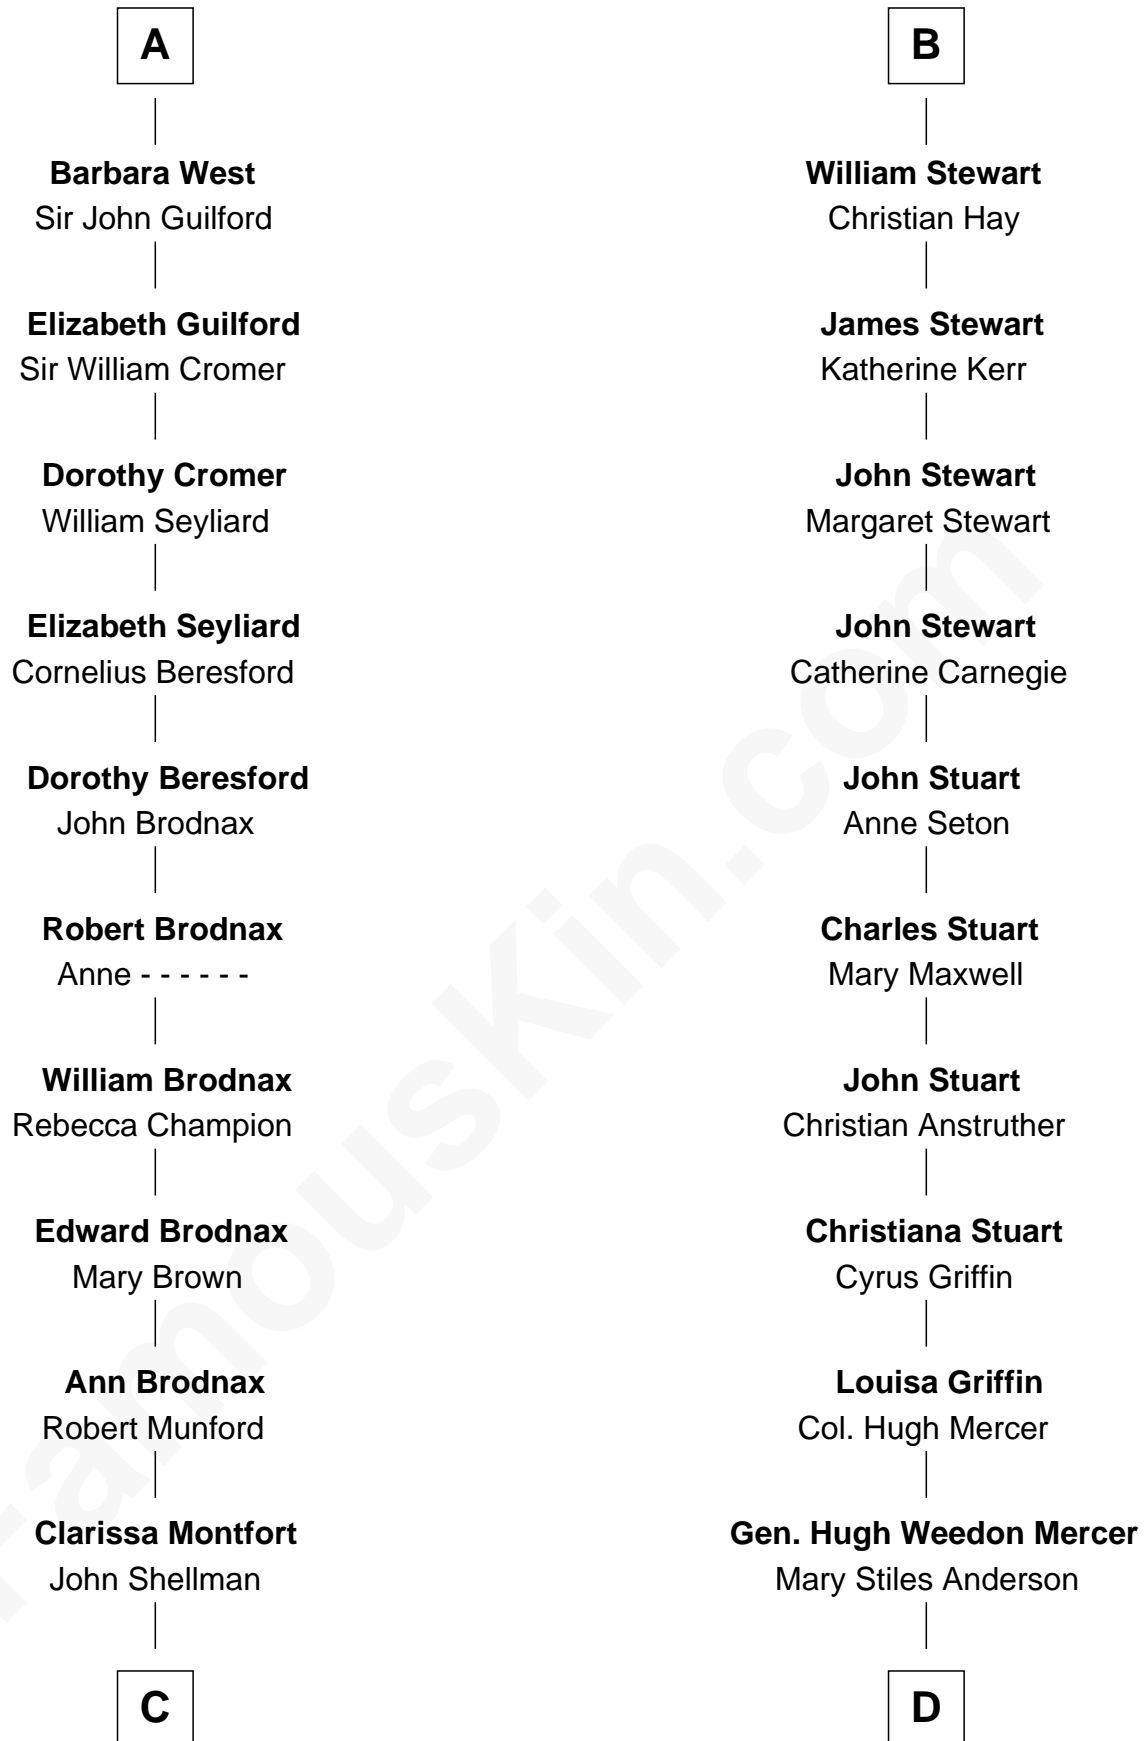

FamousKin.com
Relationship Chart of
George H. W. Bush
41st U.S. President

19th cousin 2 times removed of

Johnny Mercer
Songwriter and Co-Founder of Capitol Records

Sir Patrick de Chaworth
 Isabella de Beauchamp

Dorothy Wear Walker

George H. W. Bush

41st U.S. President

D

George Anderson Mercer

Nanny Maury Herndon

George Anderson Mercer

Lillian Elizabeth Ciucevich