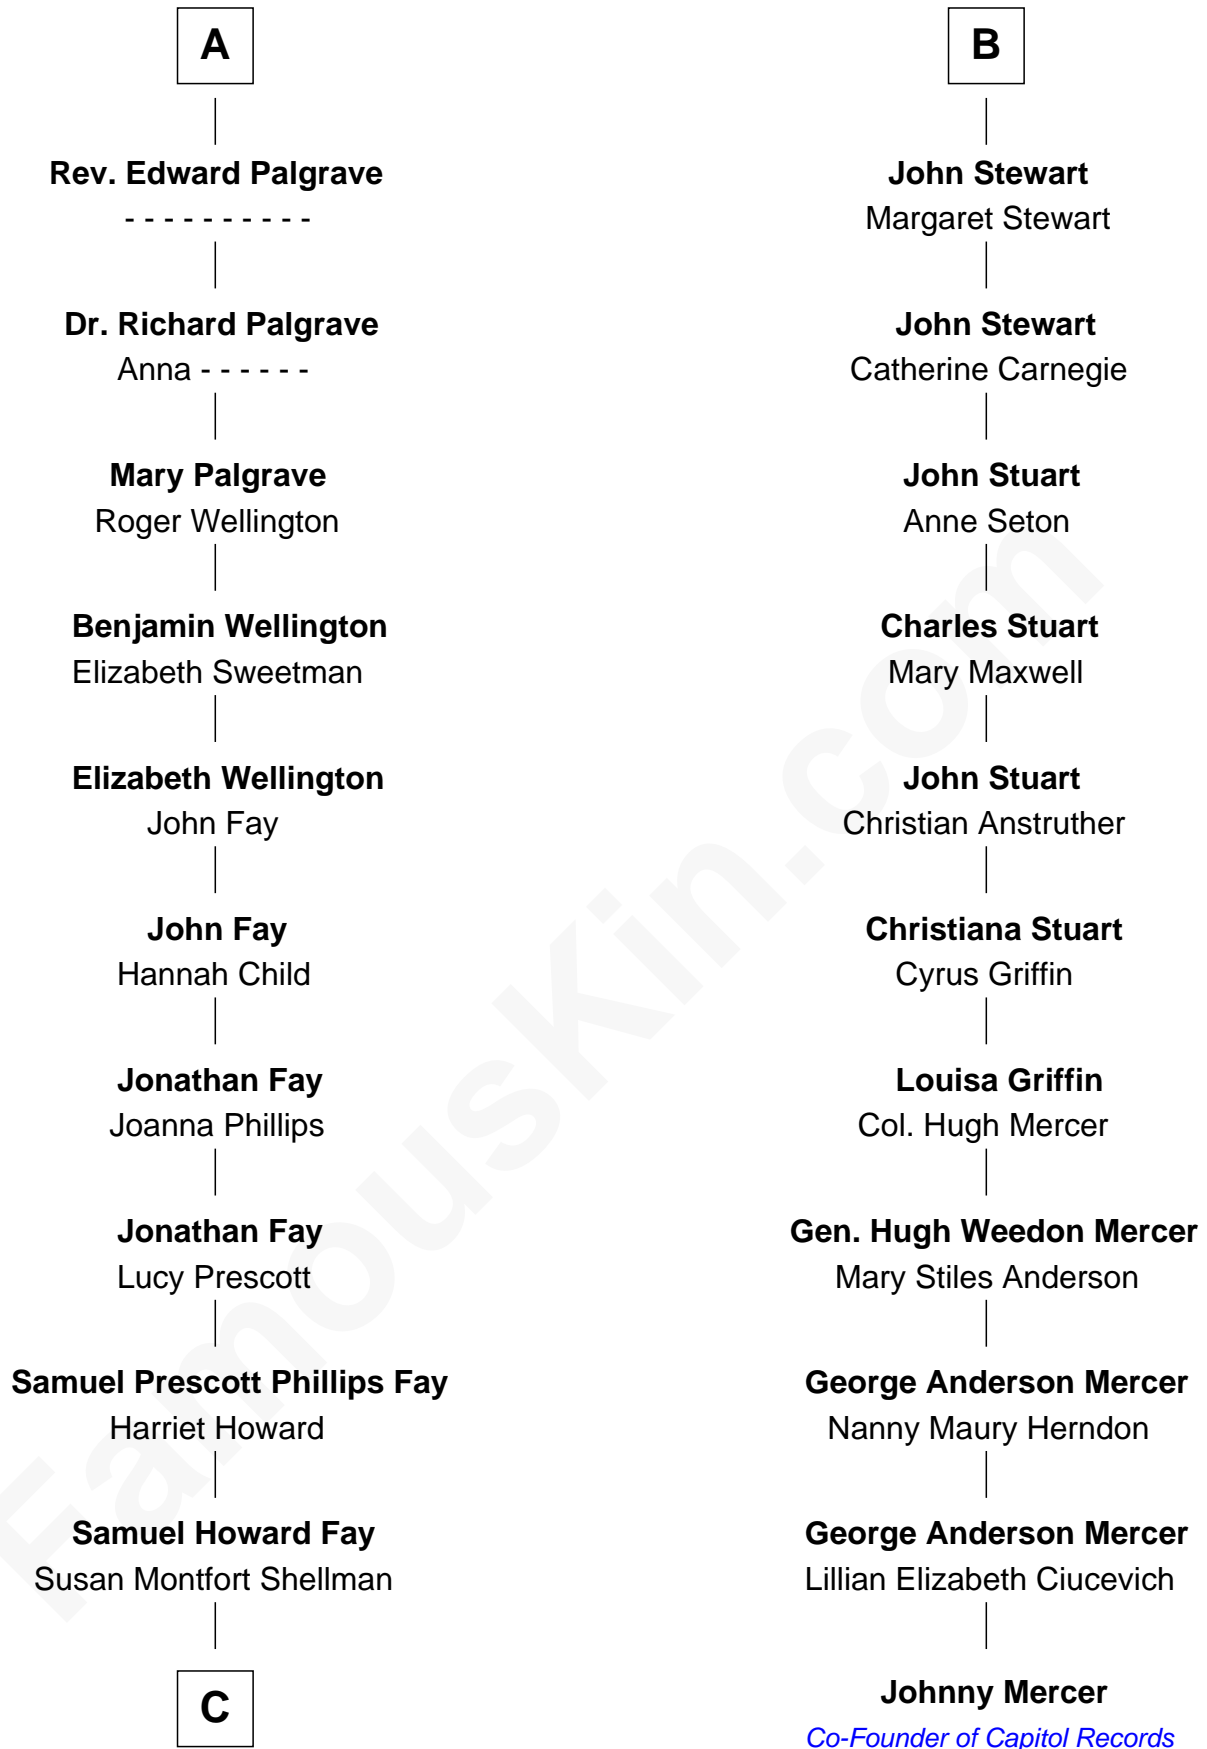

**FamousKin.com**  
**Relationship Chart of**  
**George H. W. Bush**  
*41st U.S. President*

17th cousin 3 times removed of

**Johnny Mercer**  
*Songwriter and Co-Founder of Capitol Records*

**C**

—  
**Harriet Eleanor Fay**  
Rev. James Smith Bush

—  
**Samuel Prescott Bush**  
Flora Sheldon

—  
**Prescott Sheldon Bush**  
Dorothy Wear Walker

—  
**George H. W. Bush**  
*41st U.S. President*

FamousKin.com