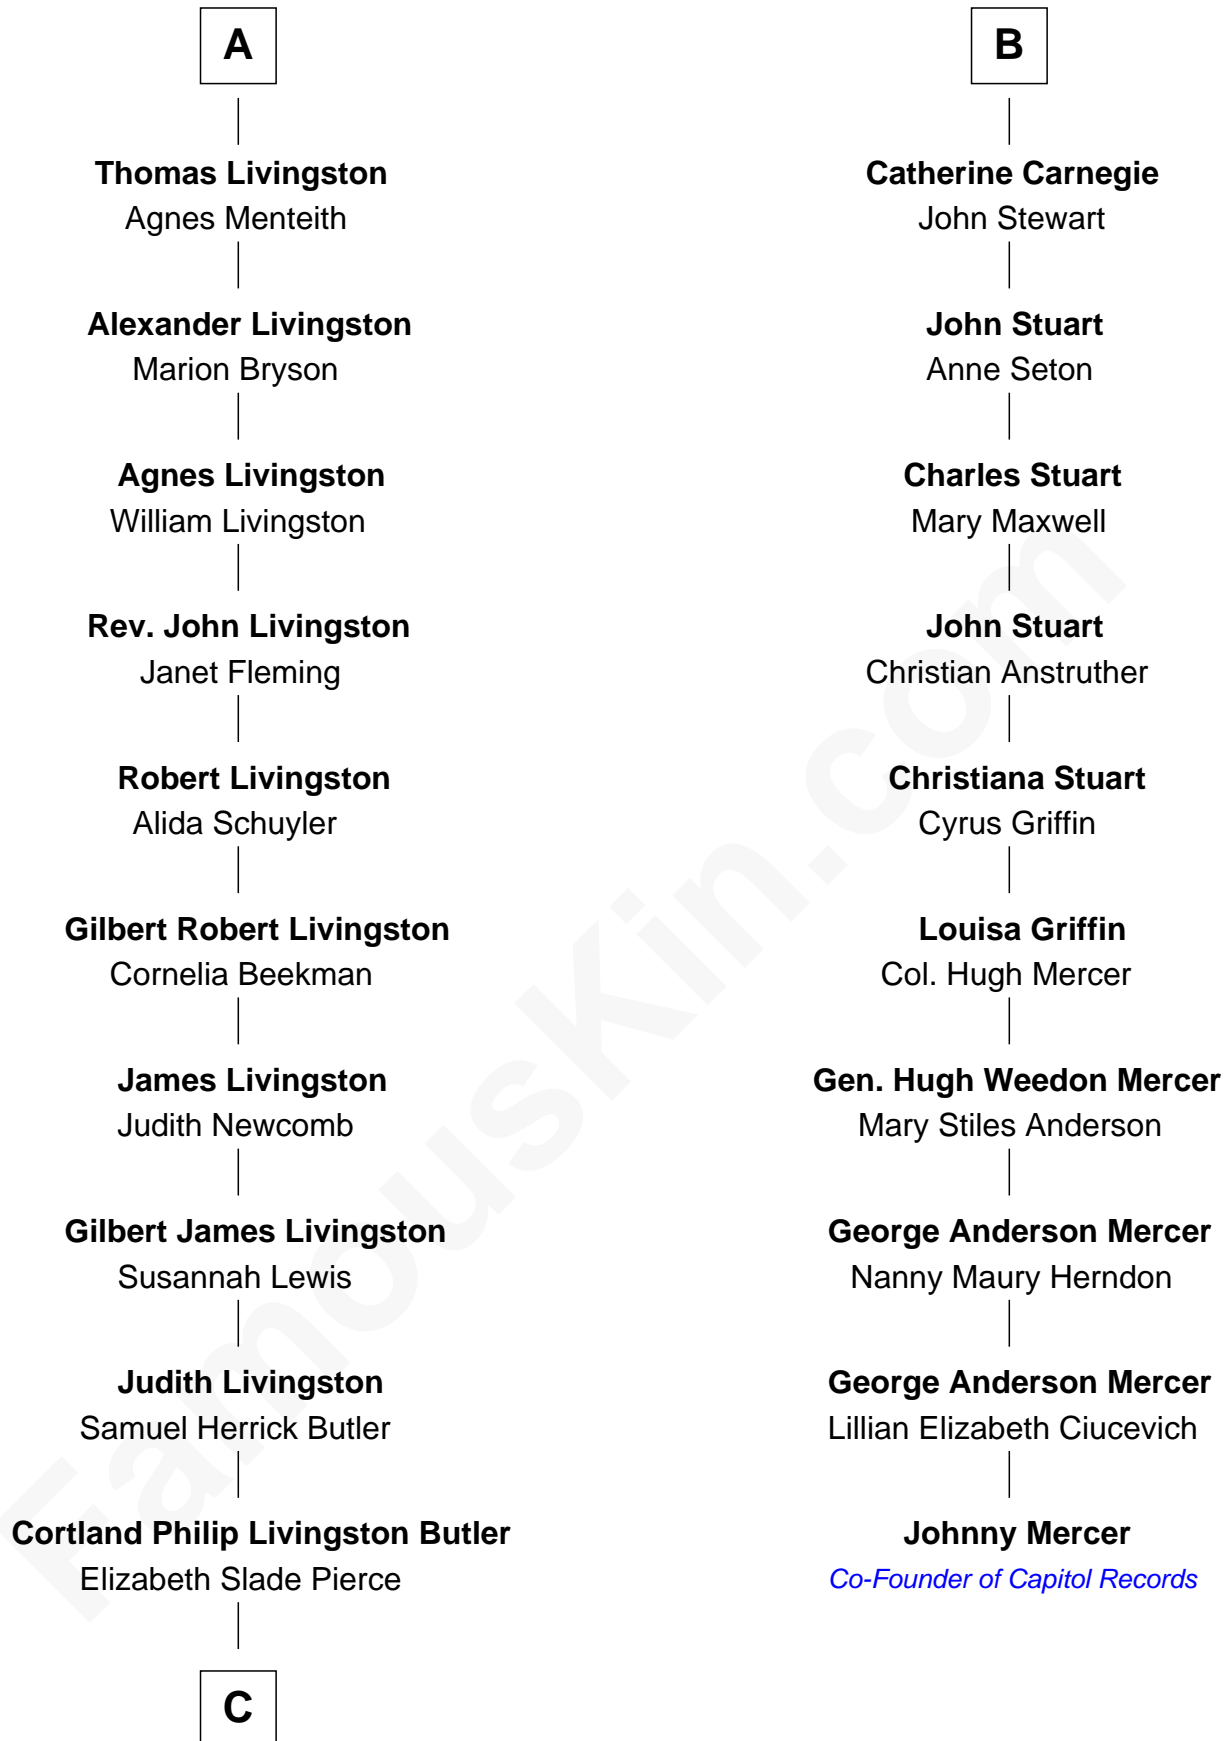

FamousKin.com
Relationship Chart of
George H. W. Bush
41st U.S. President

16th cousin 4 times removed of

Johnny Mercer
Songwriter and Co-Founder of Capitol Records

C

—
Mary Elizabeth Butler
Robert Emmet Sheldon

—
Flora Sheldon
Samuel Prescott Bush

—
Prescott Sheldon Bush
Dorothy Wear Walker

—
George H. W. Bush
41st U.S. President

FamousKin.com