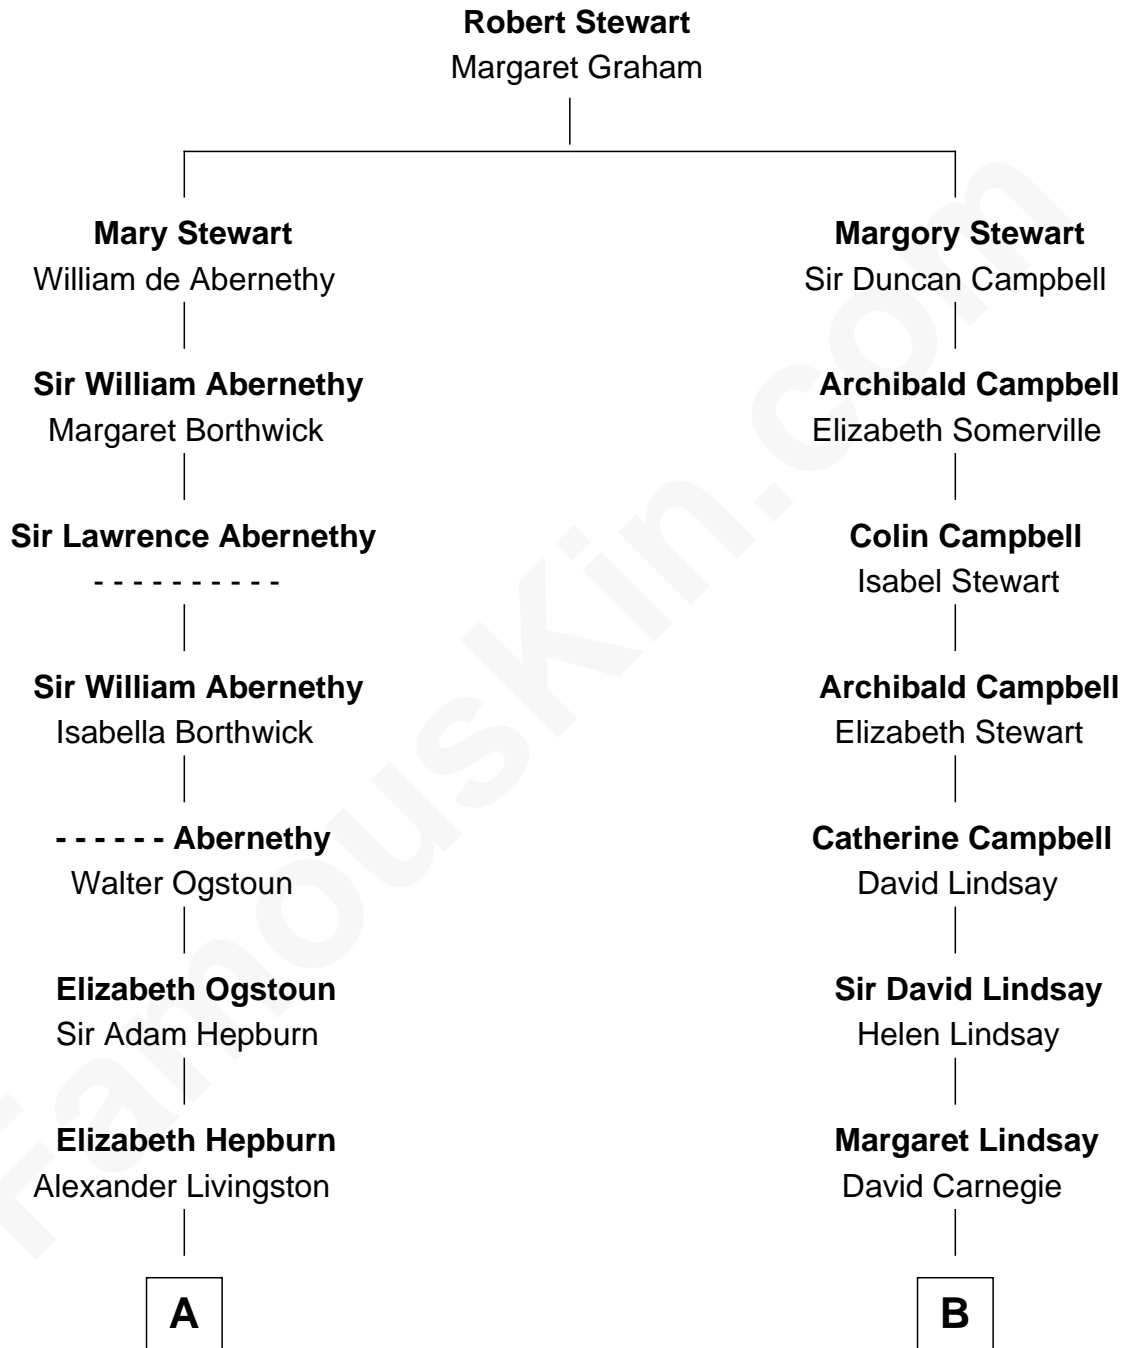

FamousKin.com
Relationship Chart of
George H. W. Bush
41st U.S. President

16th cousin 4 times removed of

Johnny Mercer
Songwriter and Co-Founder of Capitol Records

C

—
Mary Elizabeth Butler
Robert Emmet Sheldon

—
Flora Sheldon
Samuel Prescott Bush

—
Prescott Sheldon Bush
Dorothy Wear Walker

—
George H. W. Bush
41st U.S. President

FamousKin.com