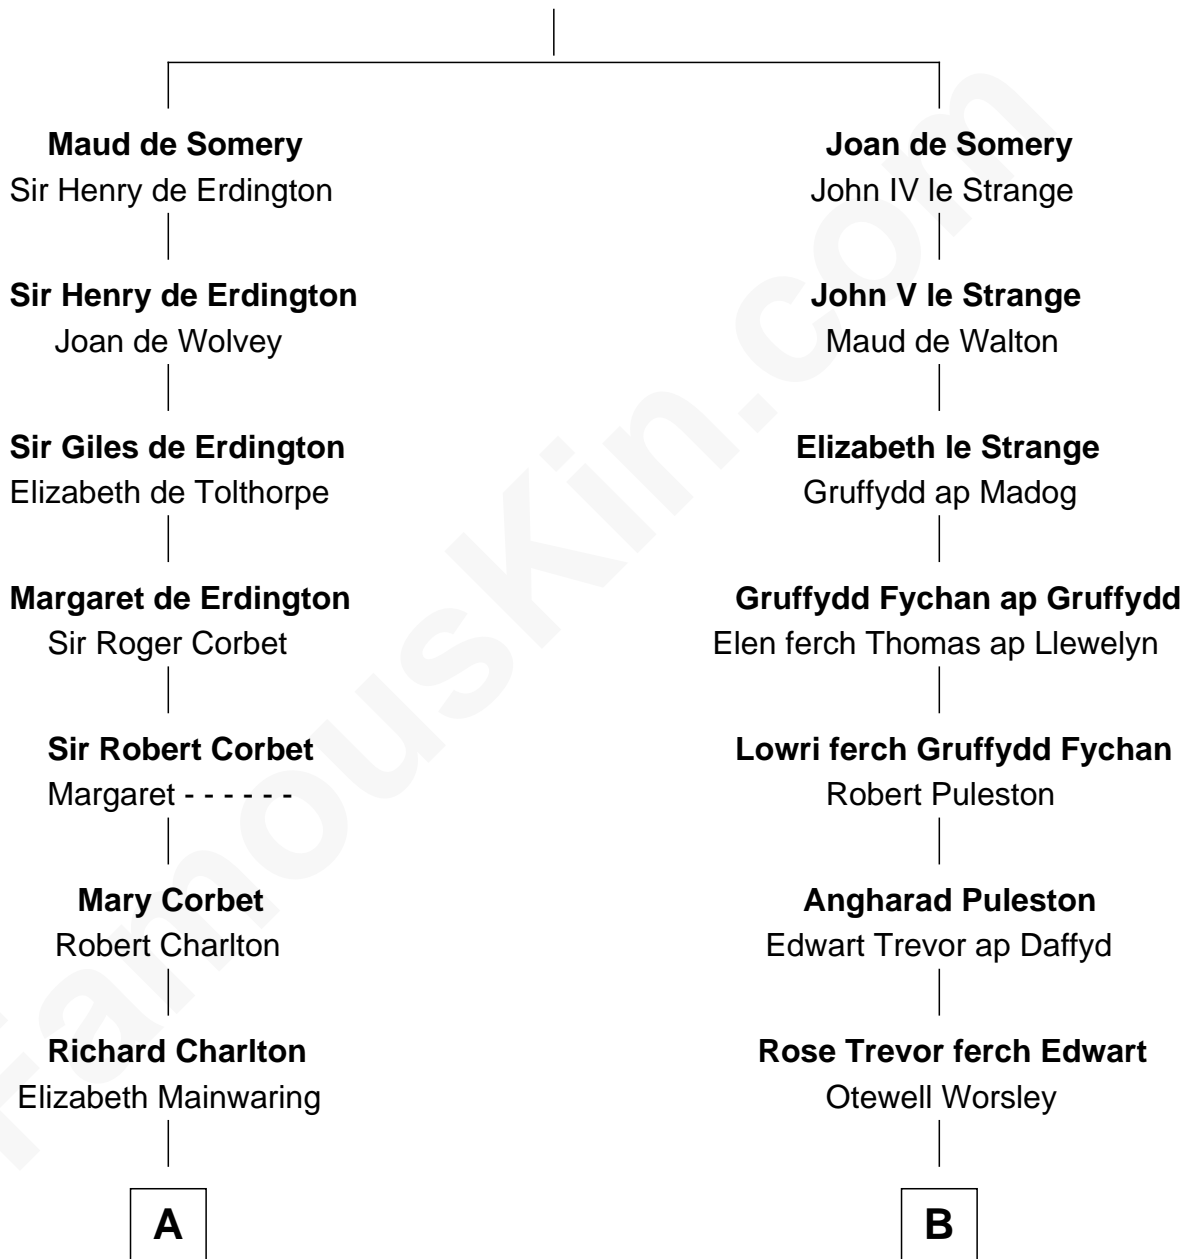

FamousKin.com
Relationship Chart of
George H. W. Bush
41st U.S. President

20th cousin 1 time removed of
Robert Frost
Poet and Playwright

Sir Roger de Somery
 Nichole d'Aubenev

C

Samuel Howard Fay
Susan Montfort Shellman

Harriet Eleanor Fay
Rev. James Smith Bush

Samuel Prescott Bush
Flora Sheldon

Prescott Sheldon Bush
Dorothy Wear Walker

George H. W. Bush
41st U.S. President

D

Samuel Abbott Frost
Mary Blunt

William Prescott Frost
Judith Colcord