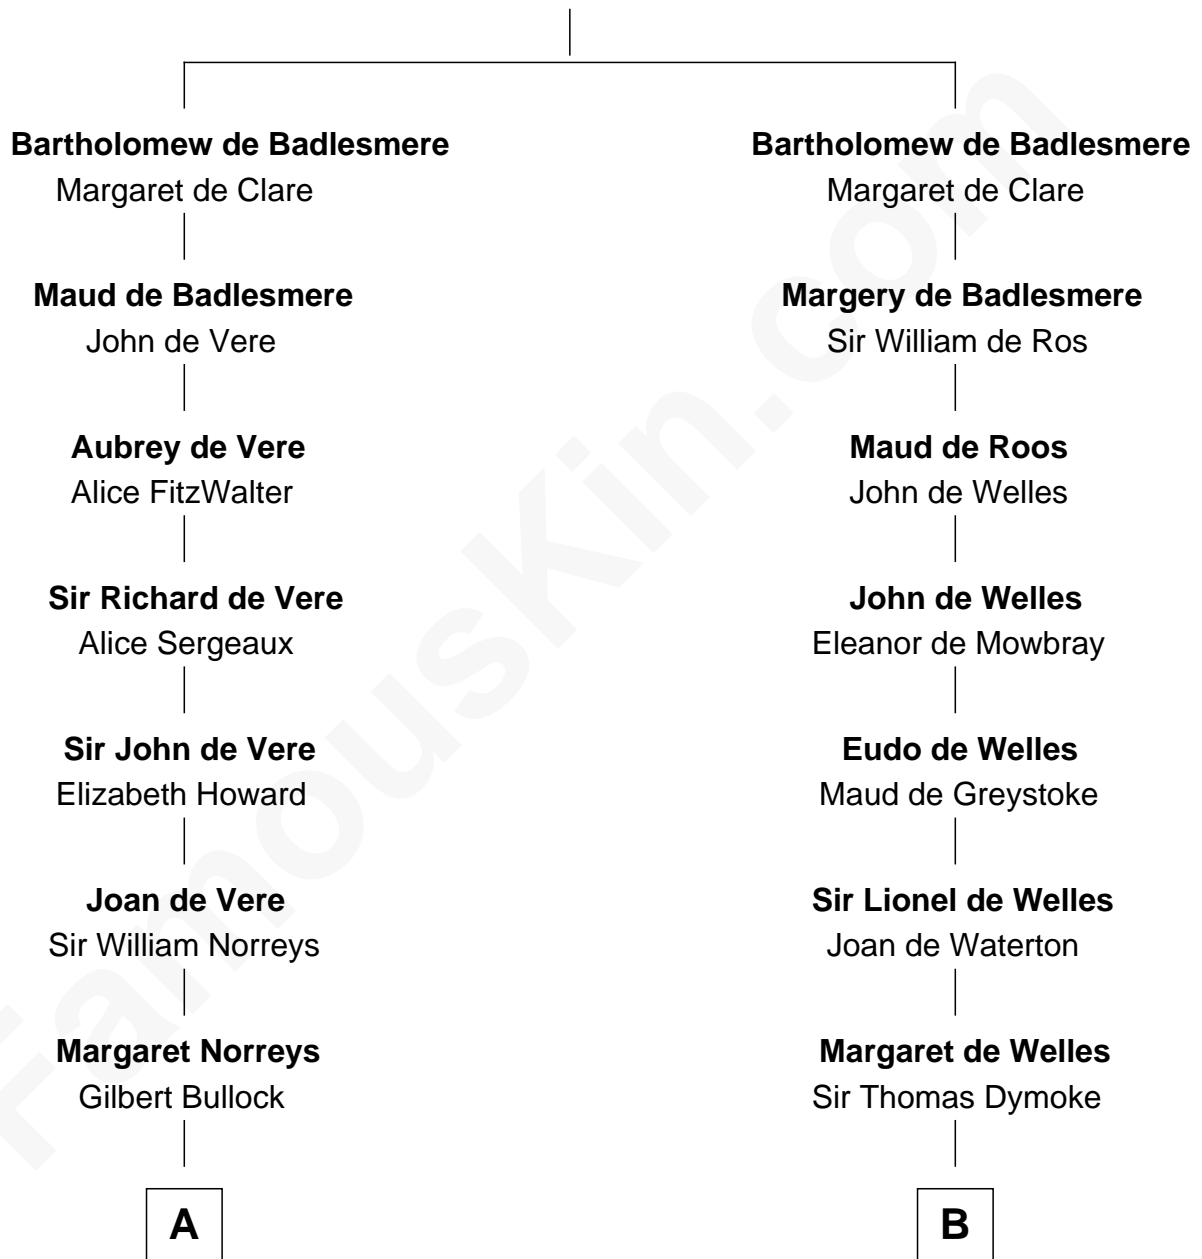

FamousKin.com
Relationship Chart of
George H. W. Bush
41st U.S. President

20th cousin 1 time removed of
Robert Frost
Poet and Playwright

Gunselm de Badlesmere

C

Samuel Howard Fay
Susan Montfort Shellman

Harriet Eleanor Fay
Rev. James Smith Bush

Samuel Prescott Bush
Flora Sheldon

Prescott Sheldon Bush
Dorothy Wear Walker

George H. W. Bush
41st U.S. President

D

Samuel Abbott Frost
Mary Blunt

William Prescott Frost
Judith Colcord

William Prescott Frost
Isabella Moodie

Robert Frost
Poet and Playwright