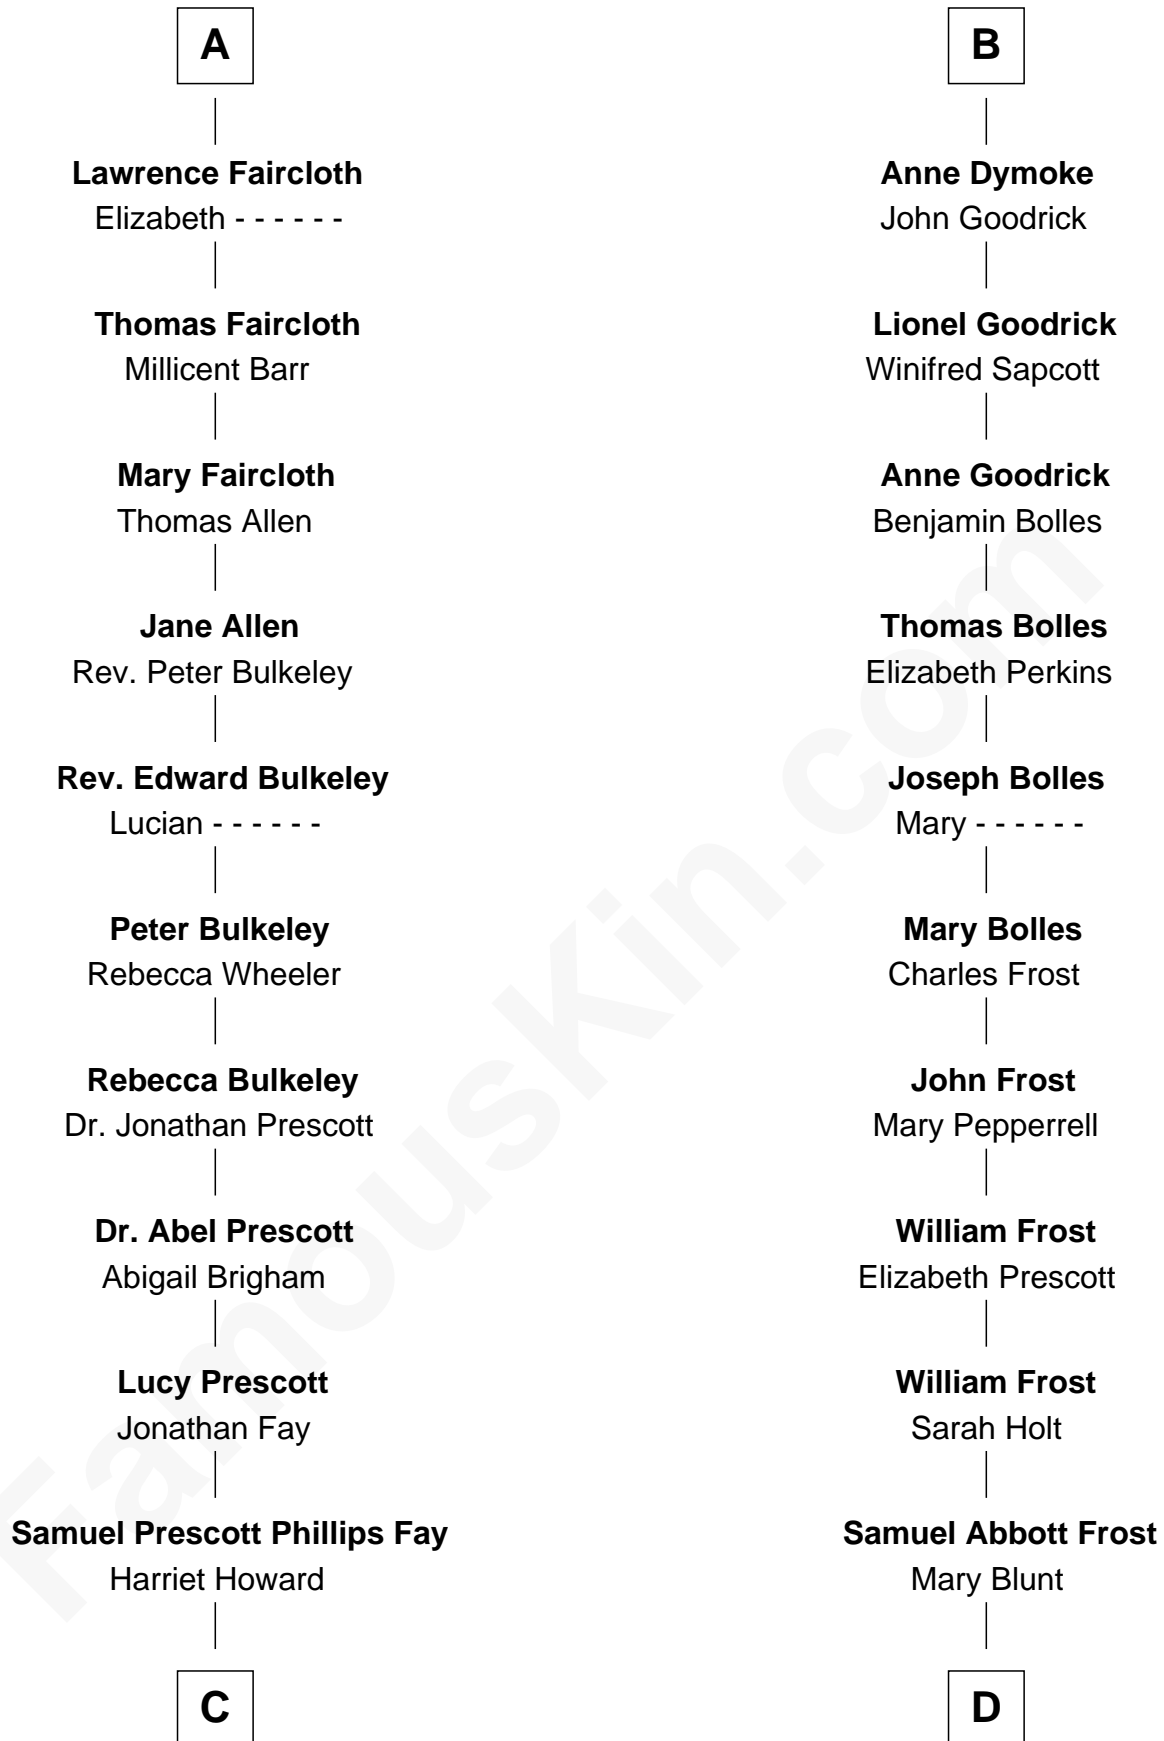

FamousKin.com
Relationship Chart of
George H. W. Bush
41st U.S. President

19th cousin 2 times removed of
Robert Frost
Poet and Playwright

C

Samuel Howard Fay
Susan Montfort Shellman

Harriet Eleanor Fay
Rev. James Smith Bush

Samuel Prescott Bush
Flora Sheldon

Prescott Sheldon Bush
Dorothy Wear Walker

George H. W. Bush
41st U.S. President

D

William Prescott Frost
Judith Colcord

William Prescott Frost
Isabella Moodie

Robert Frost
Poet and Playwright