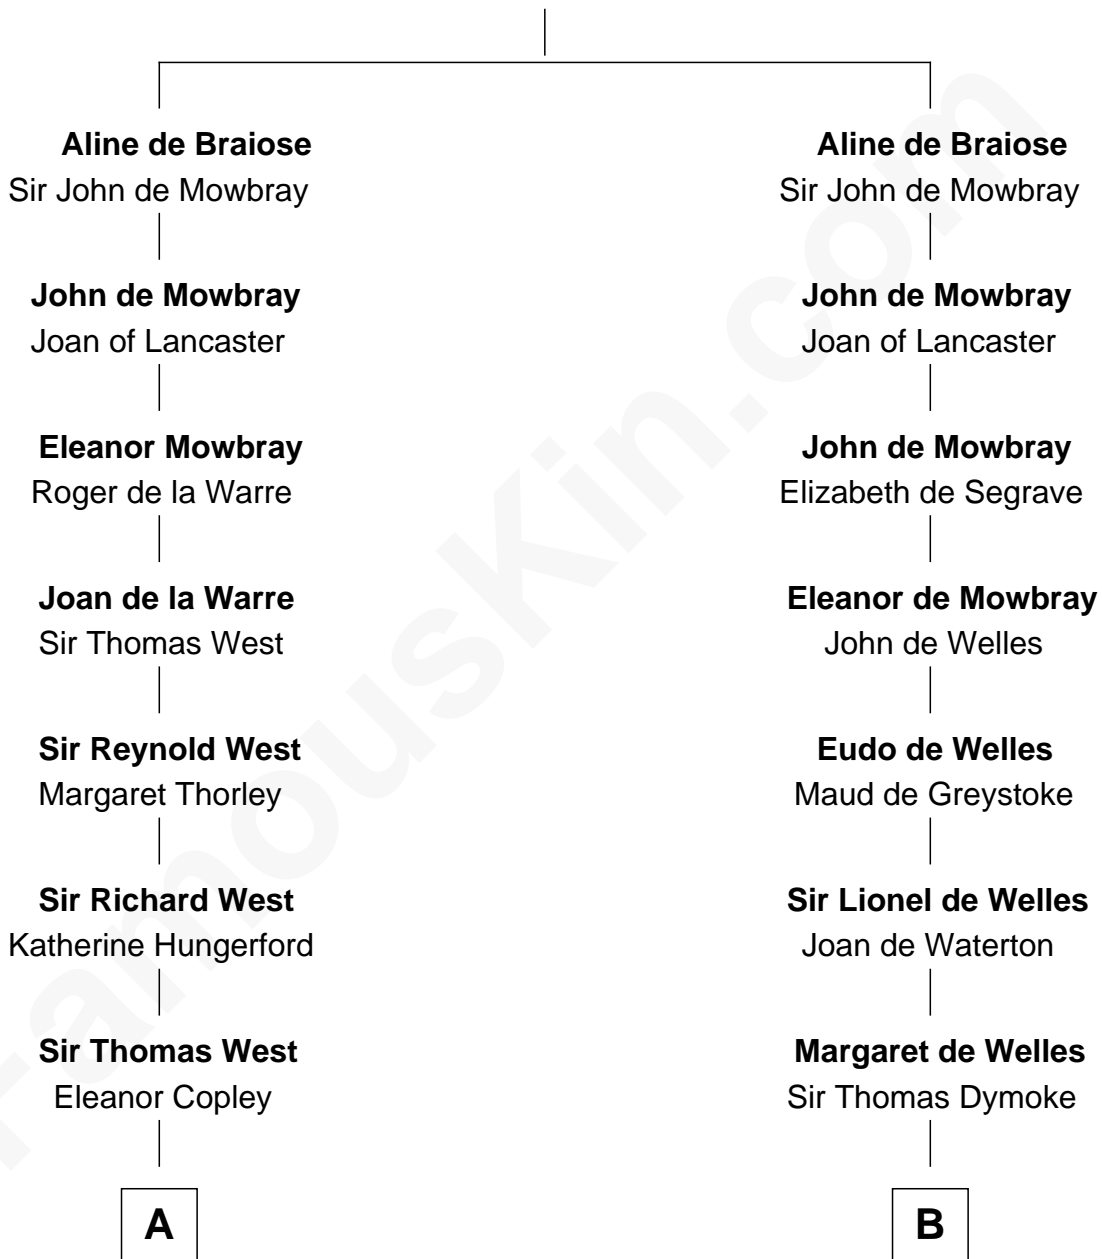

FamousKin.com
Relationship Chart of
George H. W. Bush
41st U.S. President

20th cousin 1 time removed of
Robert Frost
Poet and Playwright

William de Braiose

C

Susan Montfort Shellman

Samuel Howard Fay

Harriet Eleanor Fay

Rev. James Smith Bush

Samuel Prescott Bush

Flora Sheldon

Prescott Sheldon Bush

Dorothy Wear Walker

George H. W. Bush

41st U.S. President

D