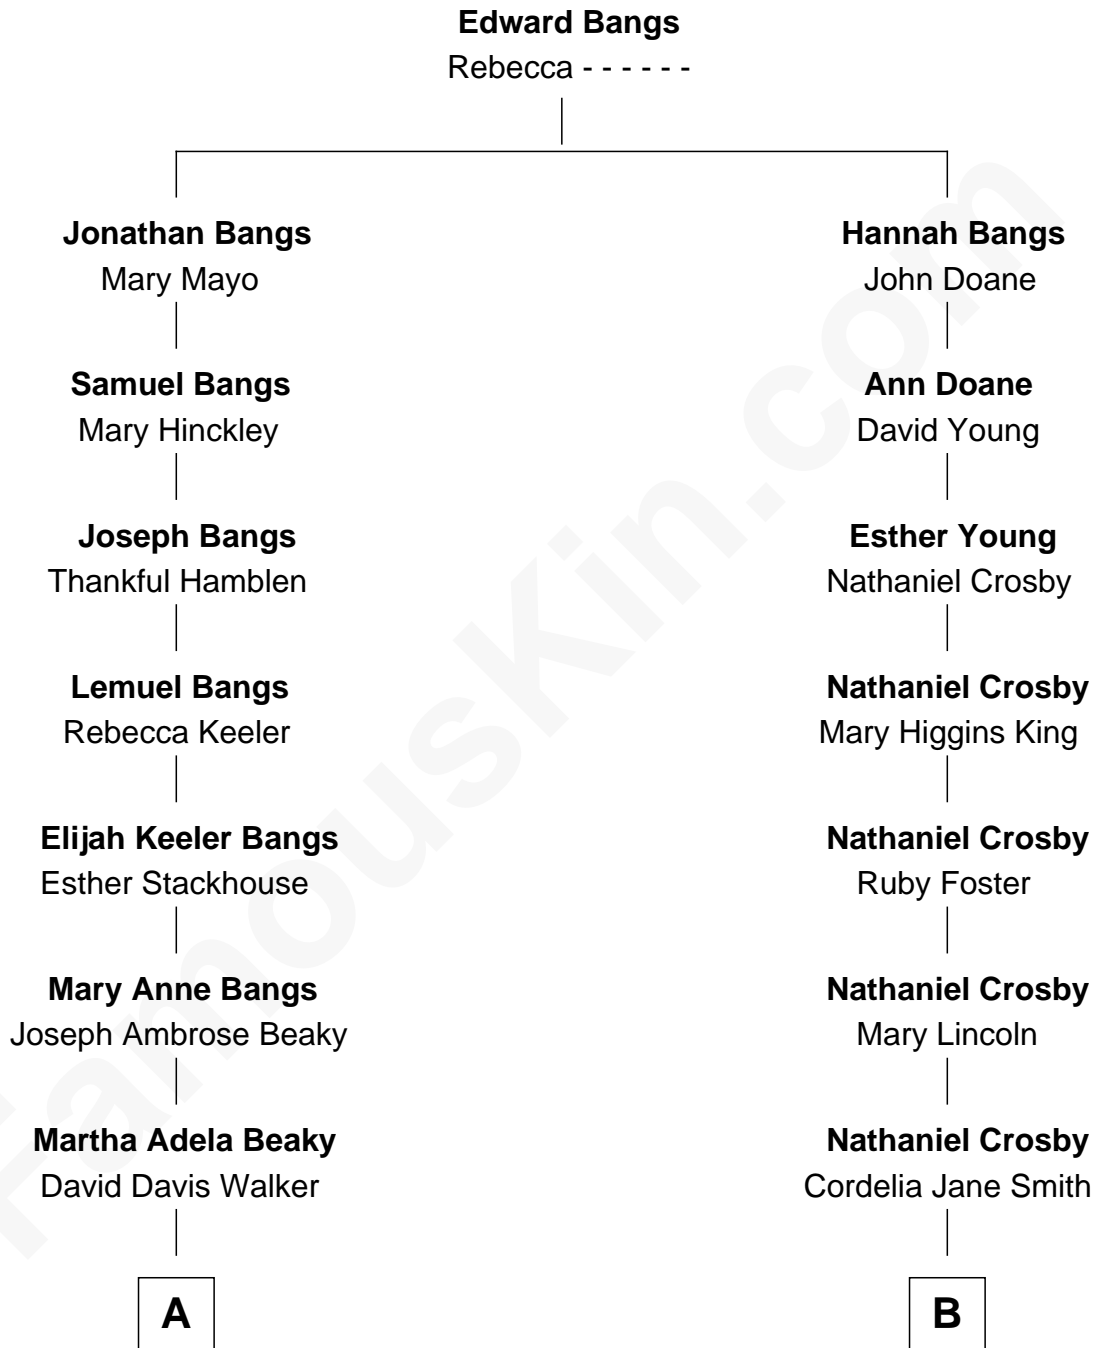

# FamousKin.com Relationship Chart of

**George H. W. Bush**

*41st U.S. President*

8th cousin 1 time removed of

**Bing Crosby**

*Singer and Movie Actor*

FamousKin.com