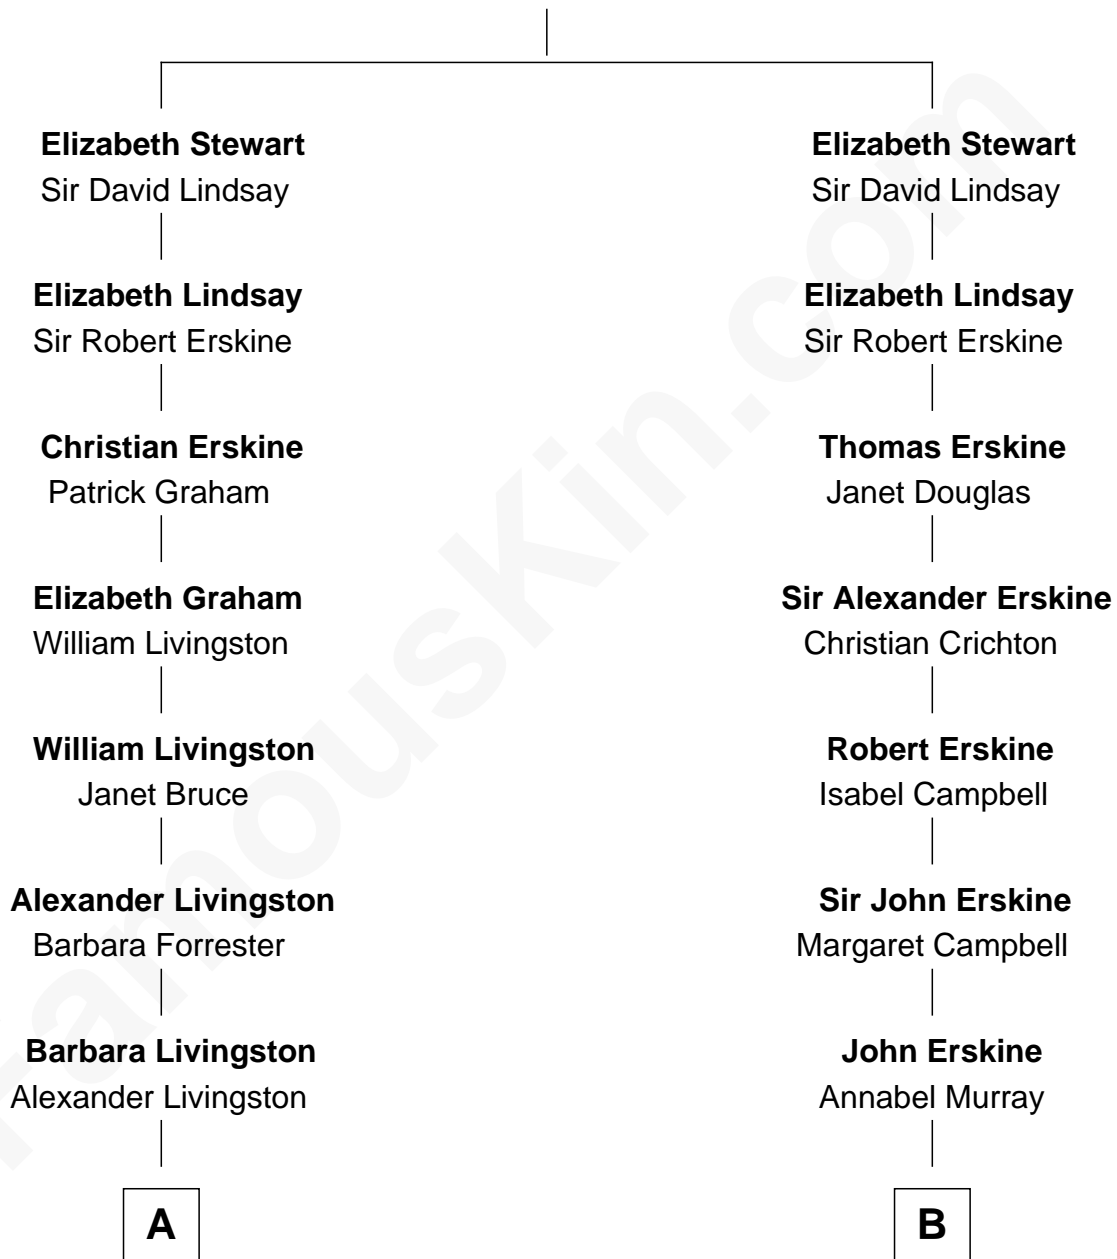

**FamousKin.com**  
**Relationship Chart of**  
**George H. W. Bush**  
*41st U.S. President*

**11th cousin 7 times removed of**  
**Major John Pitcairn**  
*British Commander at Battle of Lexington*

**Robert II, King of Scotland**  
 Euphemia of Ross

**C**

—  
**Prescott Sheldon Bush**

Dorothy Wear Walker

—  
**George H. W. Bush**

*41st U.S. President*

FamousKin.com