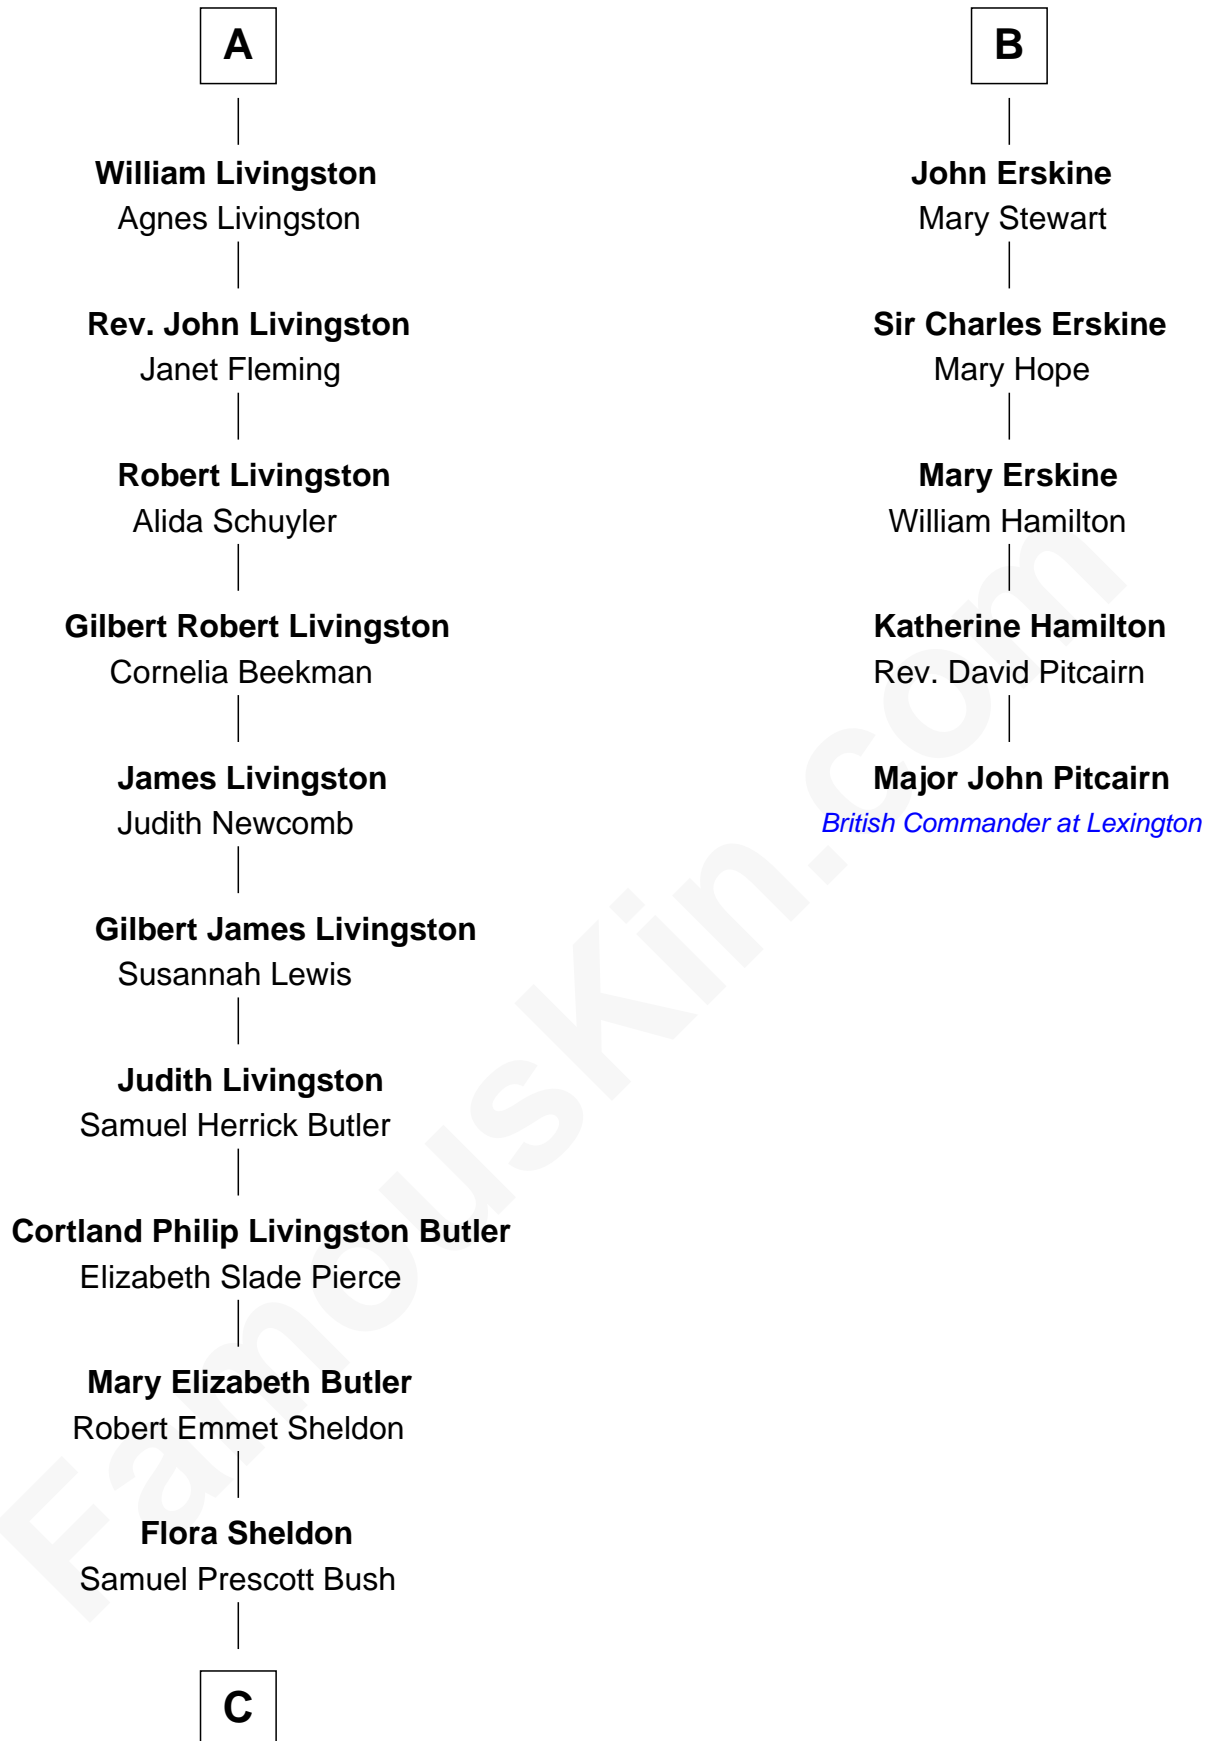

**FamousKin.com**  
**Relationship Chart of**  
**George H. W. Bush**  
*41st U.S. President*

**11th cousin 7 times removed of**  
**Major John Pitcairn**  
*British Commander at Battle of Lexington*

**Robert II, King of Scotland**  
 Euphemia of Ross

**C**

—  
**Prescott Sheldon Bush**

Dorothy Wear Walker

—  
**George H. W. Bush**

*41st U.S. President*

FamousKin.com