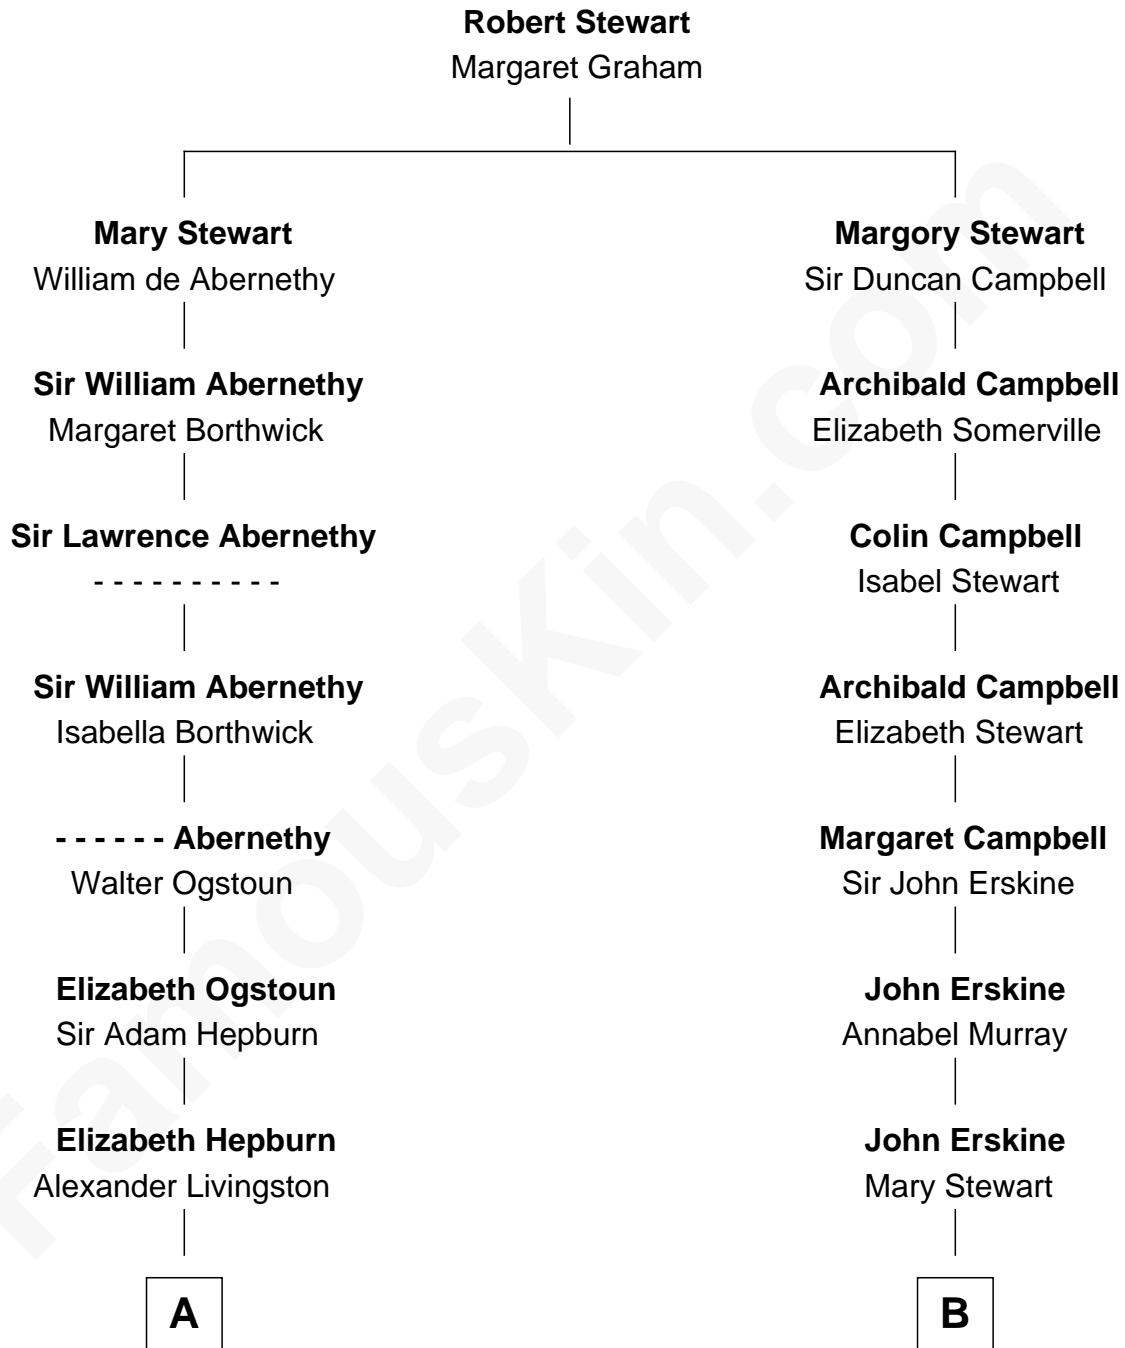

FamousKin.com Relationship Chart of

George H. W. Bush

41st U.S. President

10th cousin 10 times removed of

Major John Pitcairn

British Commander at Battle of Lexington

C

—
Mary Elizabeth Butler
Robert Emmet Sheldon

—
Flora Sheldon
Samuel Prescott Bush

—
Prescott Sheldon Bush
Dorothy Wear Walker

—
George H. W. Bush
41st U.S. President

FamousKin.com