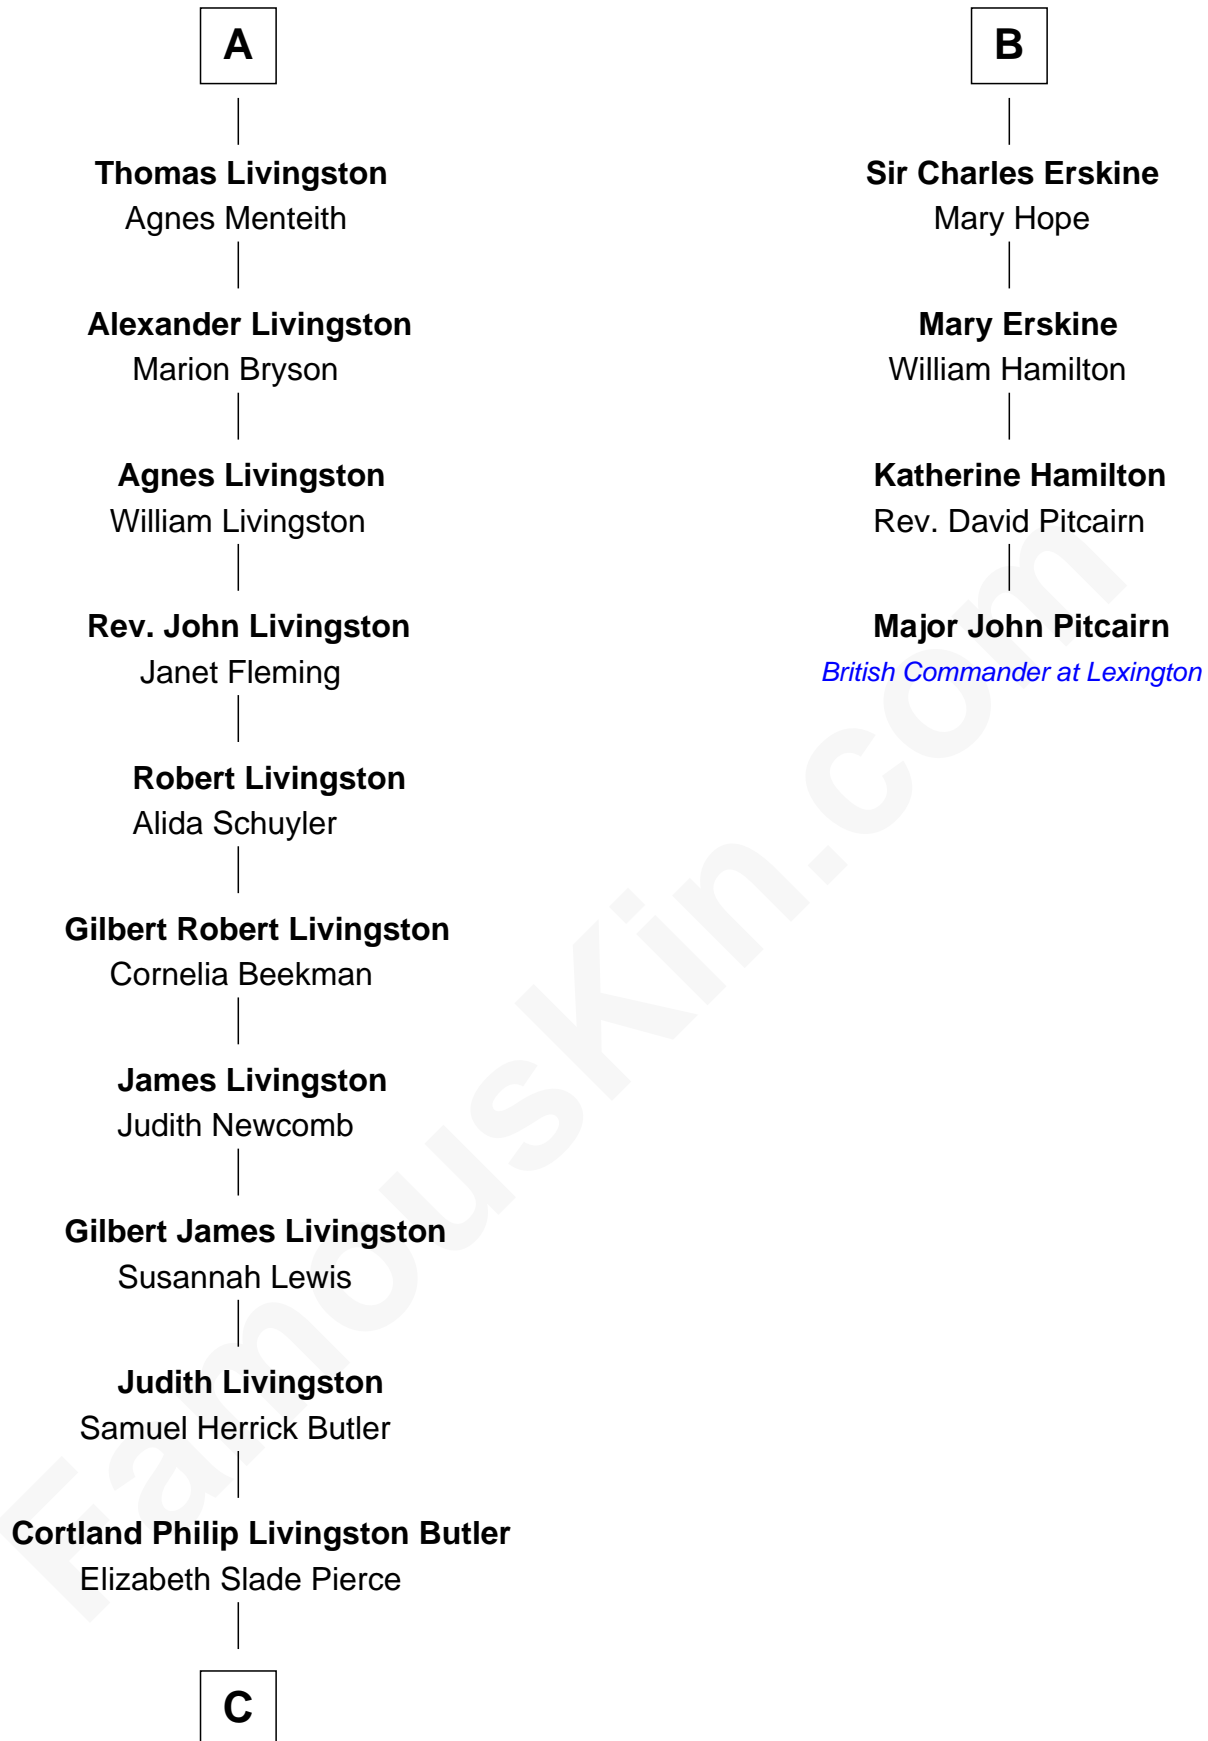

FamousKin.com Relationship Chart of

George H. W. Bush

41st U.S. President

10th cousin 10 times removed of

Major John Pitcairn

British Commander at Battle of Lexington

C

—
Mary Elizabeth Butler
Robert Emmet Sheldon

—
Flora Sheldon
Samuel Prescott Bush

—
Prescott Sheldon Bush
Dorothy Wear Walker

—
George H. W. Bush
41st U.S. President

FamousKin.com