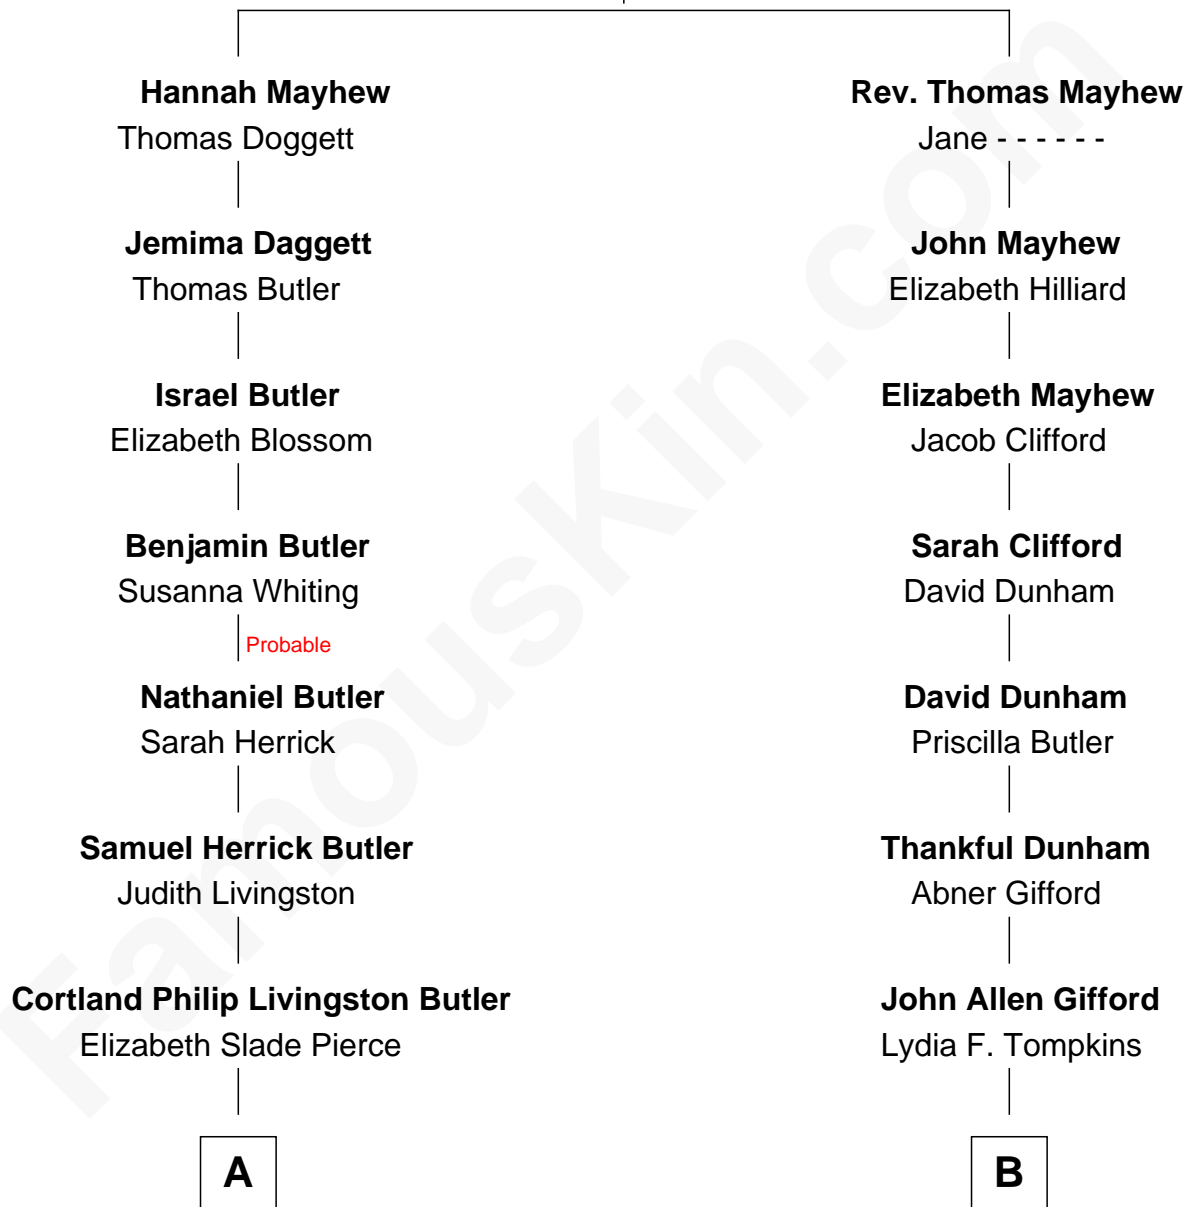

FamousKin.com Relationship Chart of

George H. W. Bush

41st U.S. President

10th cousin of

Marilyn Monroe

Actress, Model, and Singer

Gov. Thomas Mayhew

*with wife
Jane Gallion*

with wife

A

Mary Elizabeth Butler
Robert Emmet Sheldon

Flora Sheldon
Samuel Prescott Bush

Prescott Sheldon Bush
Dorothy Wear Walker

George H. W. Bush
41st U.S. President

B

Charles Adams Gifford
Susan Bateman Almy