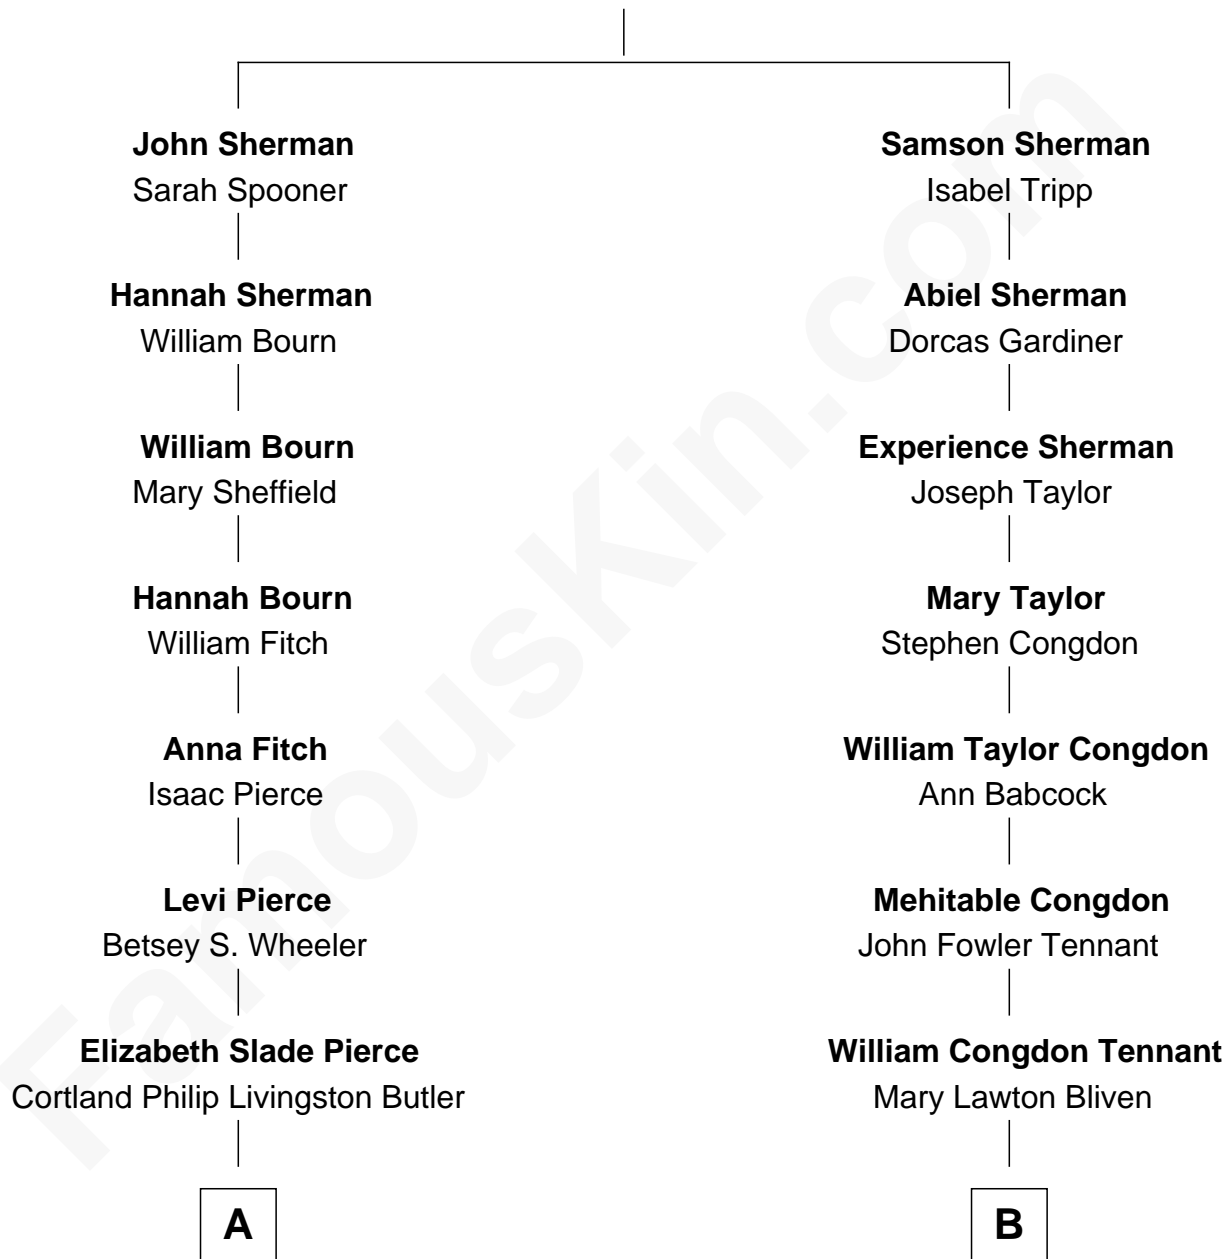

# FamousKin.com Relationship Chart of

**George H. W. Bush**

*41st U.S. President*

10th cousin of

**Marilyn Monroe**

*Actress, Model, and Singer*

**Philip Sherman**

Sarah Odding

**A**

**Mary Elizabeth Butler**  
Robert Emmet Sheldon

**Flora Sheldon**  
Samuel Prescott Bush

**Prescott Sheldon Bush**  
Dorothy Wear Walker

**George H. W. Bush**  
*41st U.S. President*

**B**

**William Congdon Tennant**  
Elizabeth Cutting Easton

**Elizabeth Easton Tennant**  
Frederick Almy Gifford

**Charles Stanley Gifford**  
Gladys Pearl Monroe

**Marilyn Monroe**  
*Actress, Model, and Singer*