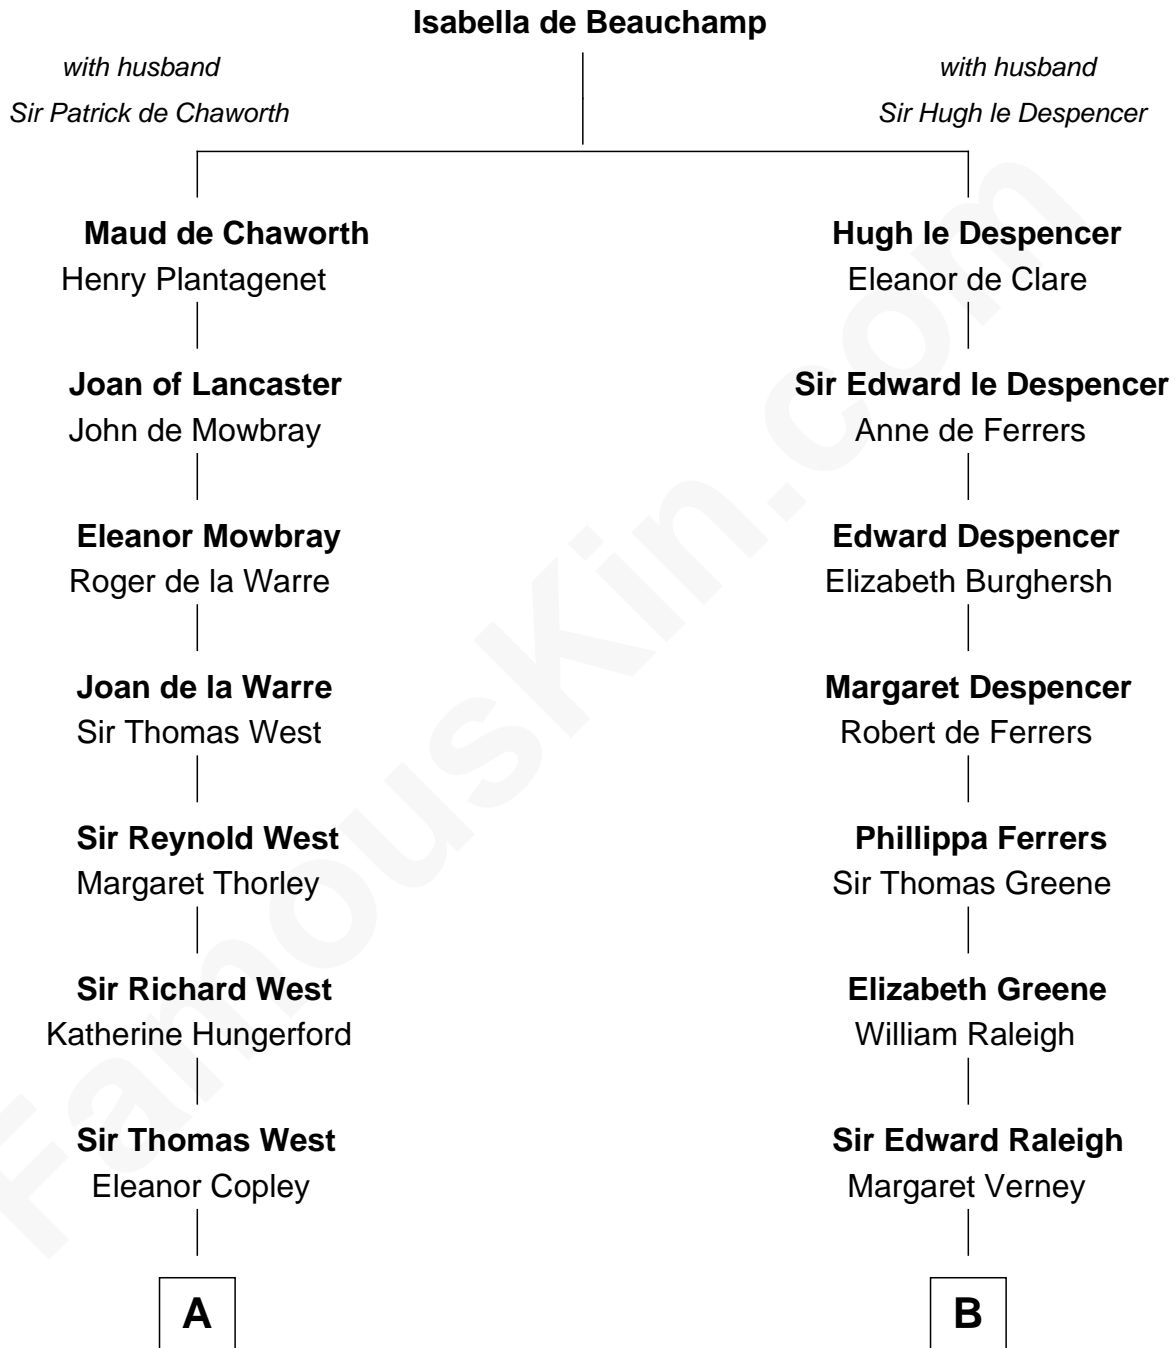

FamousKin.com Relationship Chart of

George H. W. Bush

41st U.S. President

21st cousin of

Marilyn Monroe

Actress, Model, and Singer

C

Susan Montfort Shellman

Samuel Howard Fay

Harriet Eleanor Fay

Rev. James Smith Bush

Samuel Prescott Bush

Flora Sheldon

Prescott Sheldon Bush

Dorothy Wear Walker

George H. W. Bush

41st U.S. President

D

Samuel Elam Almy

Susan Bateman

Susan Bateman Almy

Charles Adams Gifford

Frederick Almy Gifford

Elizabeth Easton Tennant