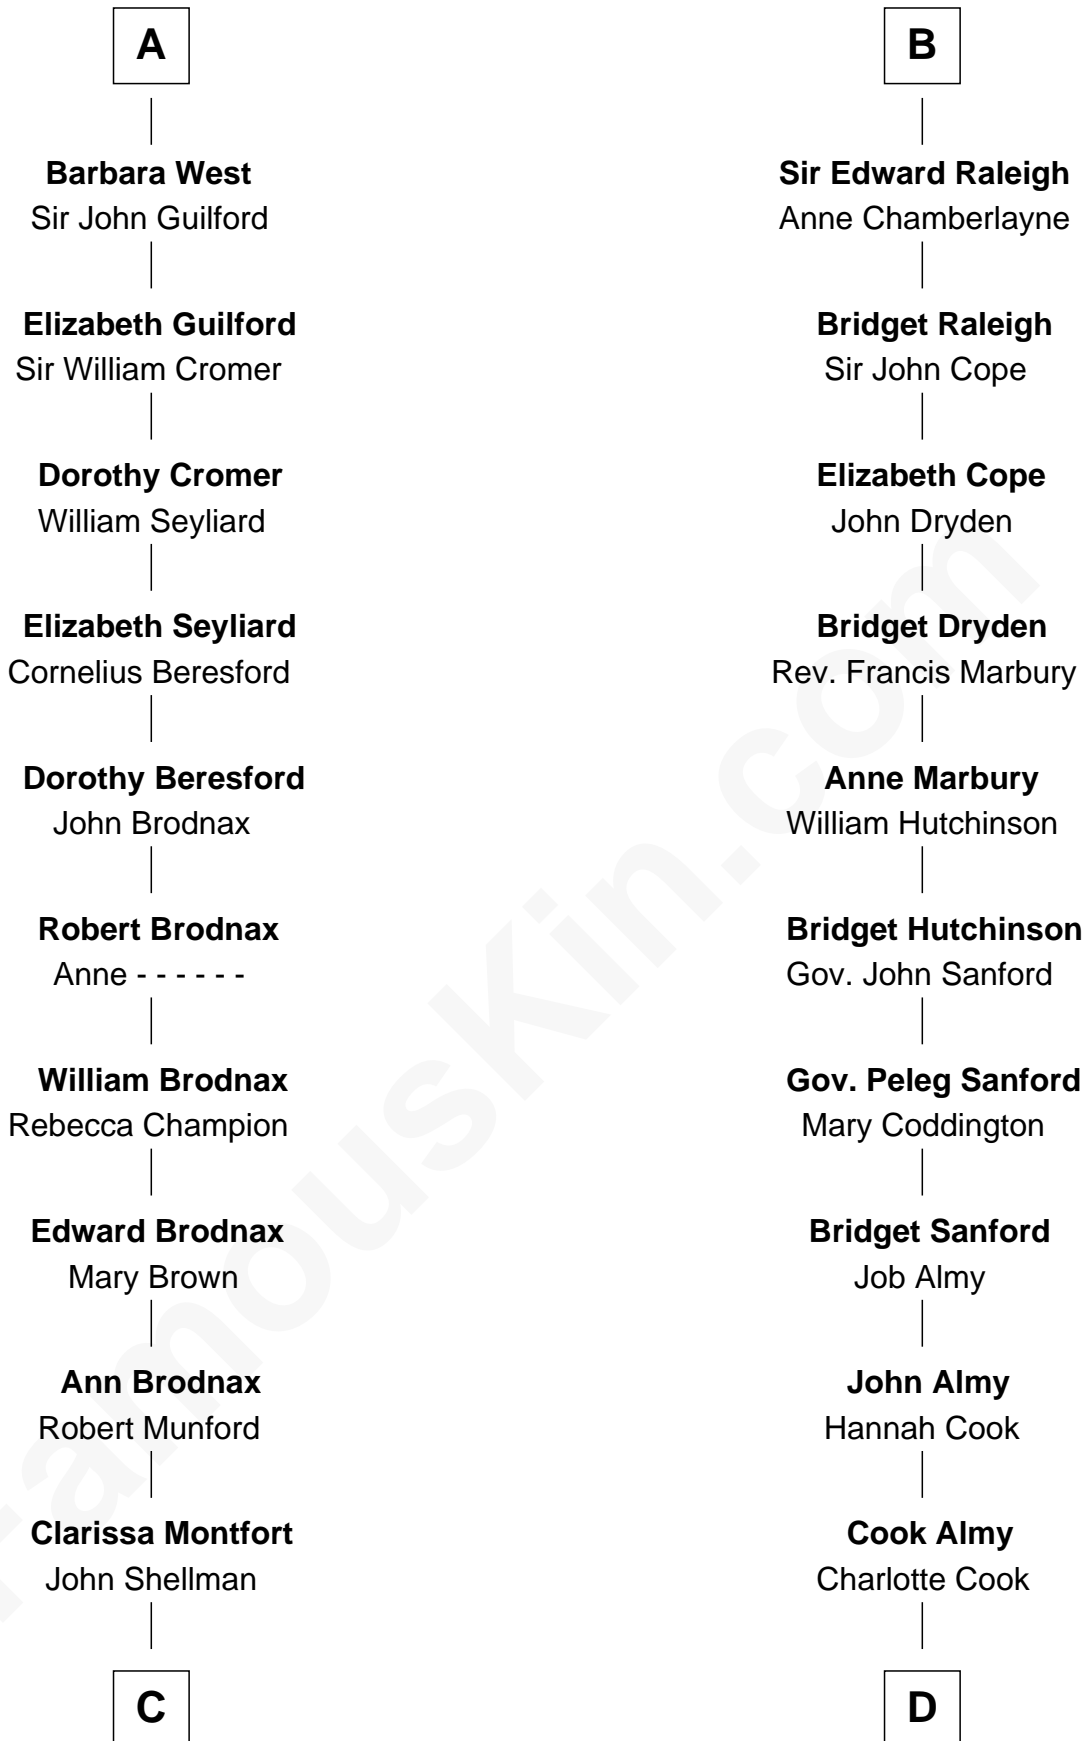

FamousKin.com Relationship Chart of

George H. W. Bush

41st U.S. President

21st cousin of

Marilyn Monroe

Actress, Model, and Singer

C

Susan Montfort Shellman

Samuel Howard Fay

Harriet Eleanor Fay

Rev. James Smith Bush

Samuel Prescott Bush

Flora Sheldon

Prescott Sheldon Bush

Dorothy Wear Walker

George H. W. Bush

41st U.S. President

D

Samuel Elam Almy

Susan Bateman

Susan Bateman Almy

Charles Adams Gifford

Frederick Almy Gifford

Elizabeth Easton Tennant

Charles Stanley Gifford

Gladys Pearl Monroe

Marilyn Monroe

Actress, Model, and Singer

FamousKin.com