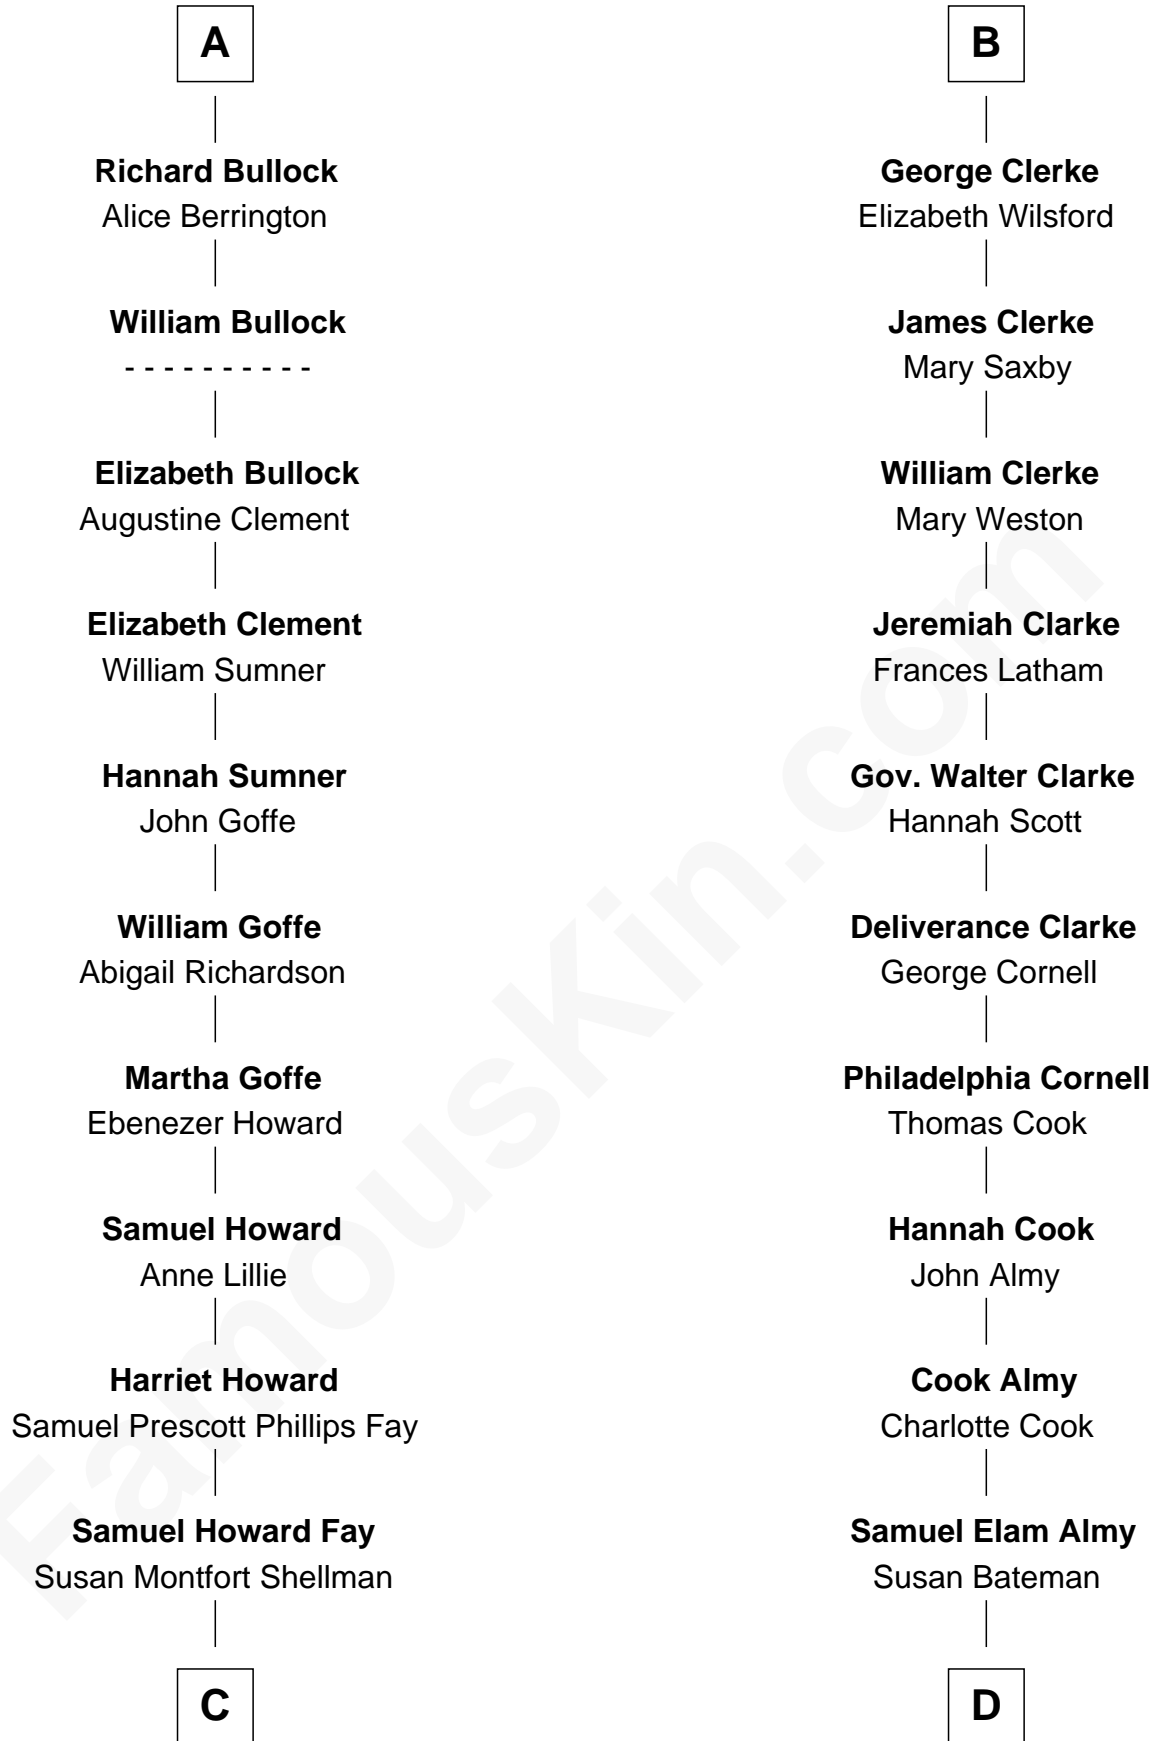

FamousKin.com

Relationship Chart of

George H. W. Bush

41st U.S. President

20th cousin of

Marilyn Monroe

Actress, Model, and Singer

Bartholomew de Badlesmere

Margaret de Clare

C

Harriet Eleanor Fay
Rev. James Smith Bush

Samuel Prescott Bush
Flora Sheldon

Prescott Sheldon Bush
Dorothy Wear Walker

George H. W. Bush
41st U.S. President

D

Susan Bateman Almy
Charles Adams Gifford

Frederick Almy Gifford
Elizabeth Easton Tennant

Charles Stanley Gifford
Gladys Pearl Monroe

Marilyn Monroe
Actress, Model, and Singer

FamousKin.com