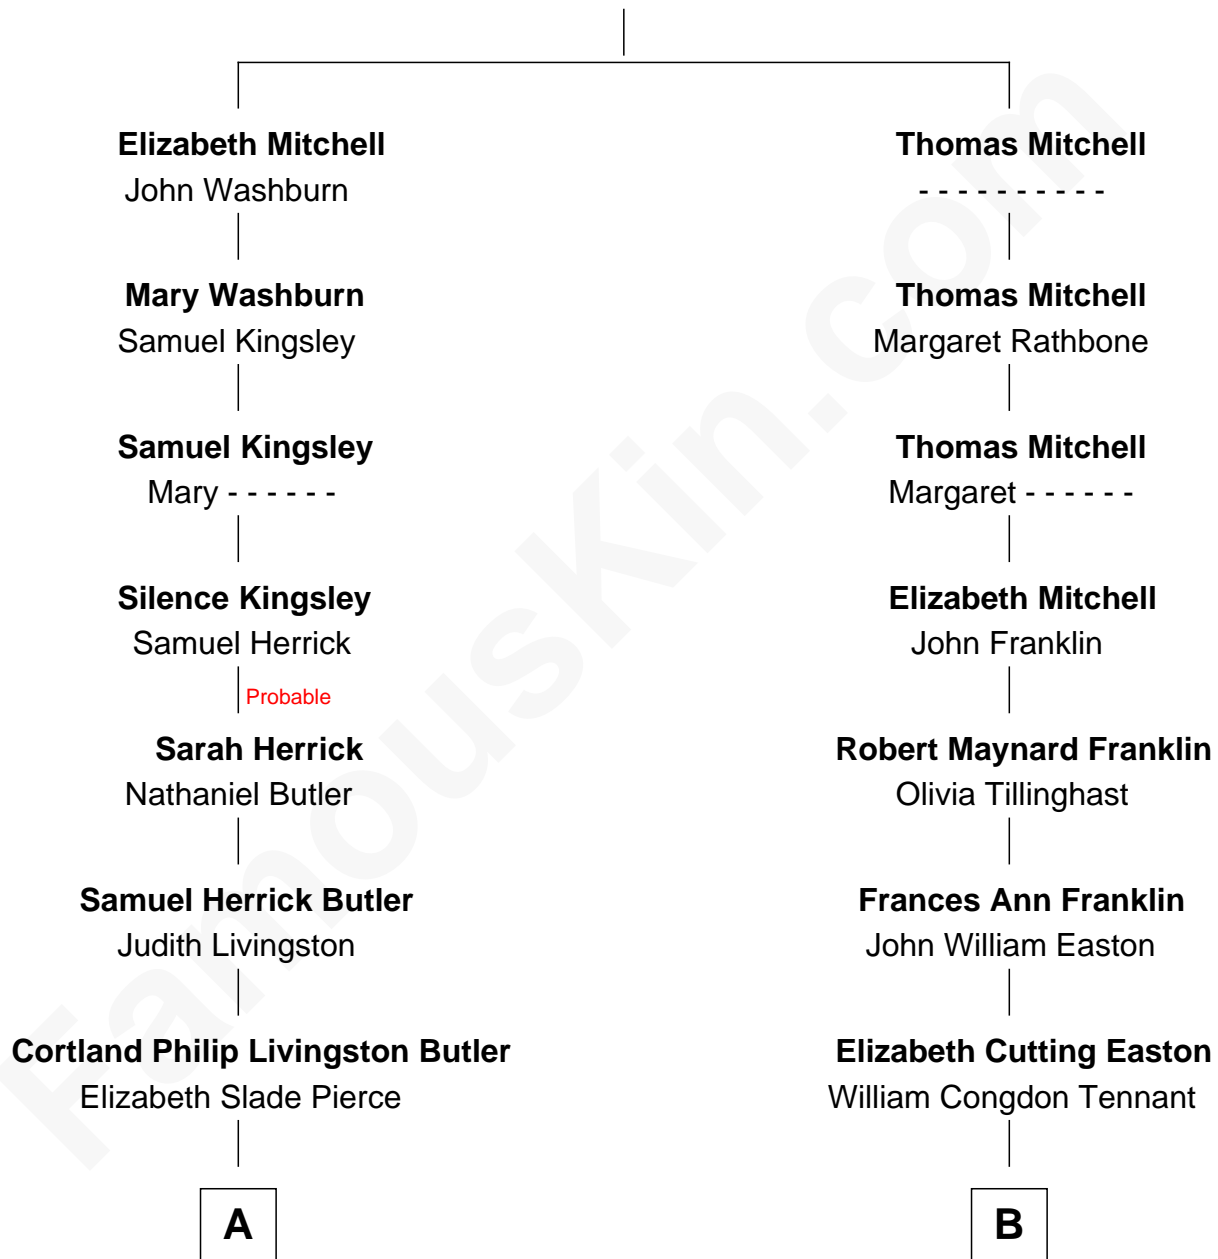

**FamousKin.com**  
**Relationship Chart of**  
**George H. W. Bush**  
*41st U.S. President*

9th cousin 1 time removed of  
**Marilyn Monroe**  
*Actress, Model, and Singer*

**Experience Mitchell**  
 Jane Cooke

**A**

**Mary Elizabeth Butler**  
Robert Emmet Sheldon

**Flora Sheldon**  
Samuel Prescott Bush

**Prescott Sheldon Bush**  
Dorothy Wear Walker

**George H. W. Bush**  
*41st U.S. President*

**B**

**Elizabeth Easton Tennant**  
Frederick Almy Gifford

**Charles Stanley Gifford**  
Gladys Pearl Monroe

**Marilyn Monroe**  
*Actress, Model, and Singer*

FamousKin.com