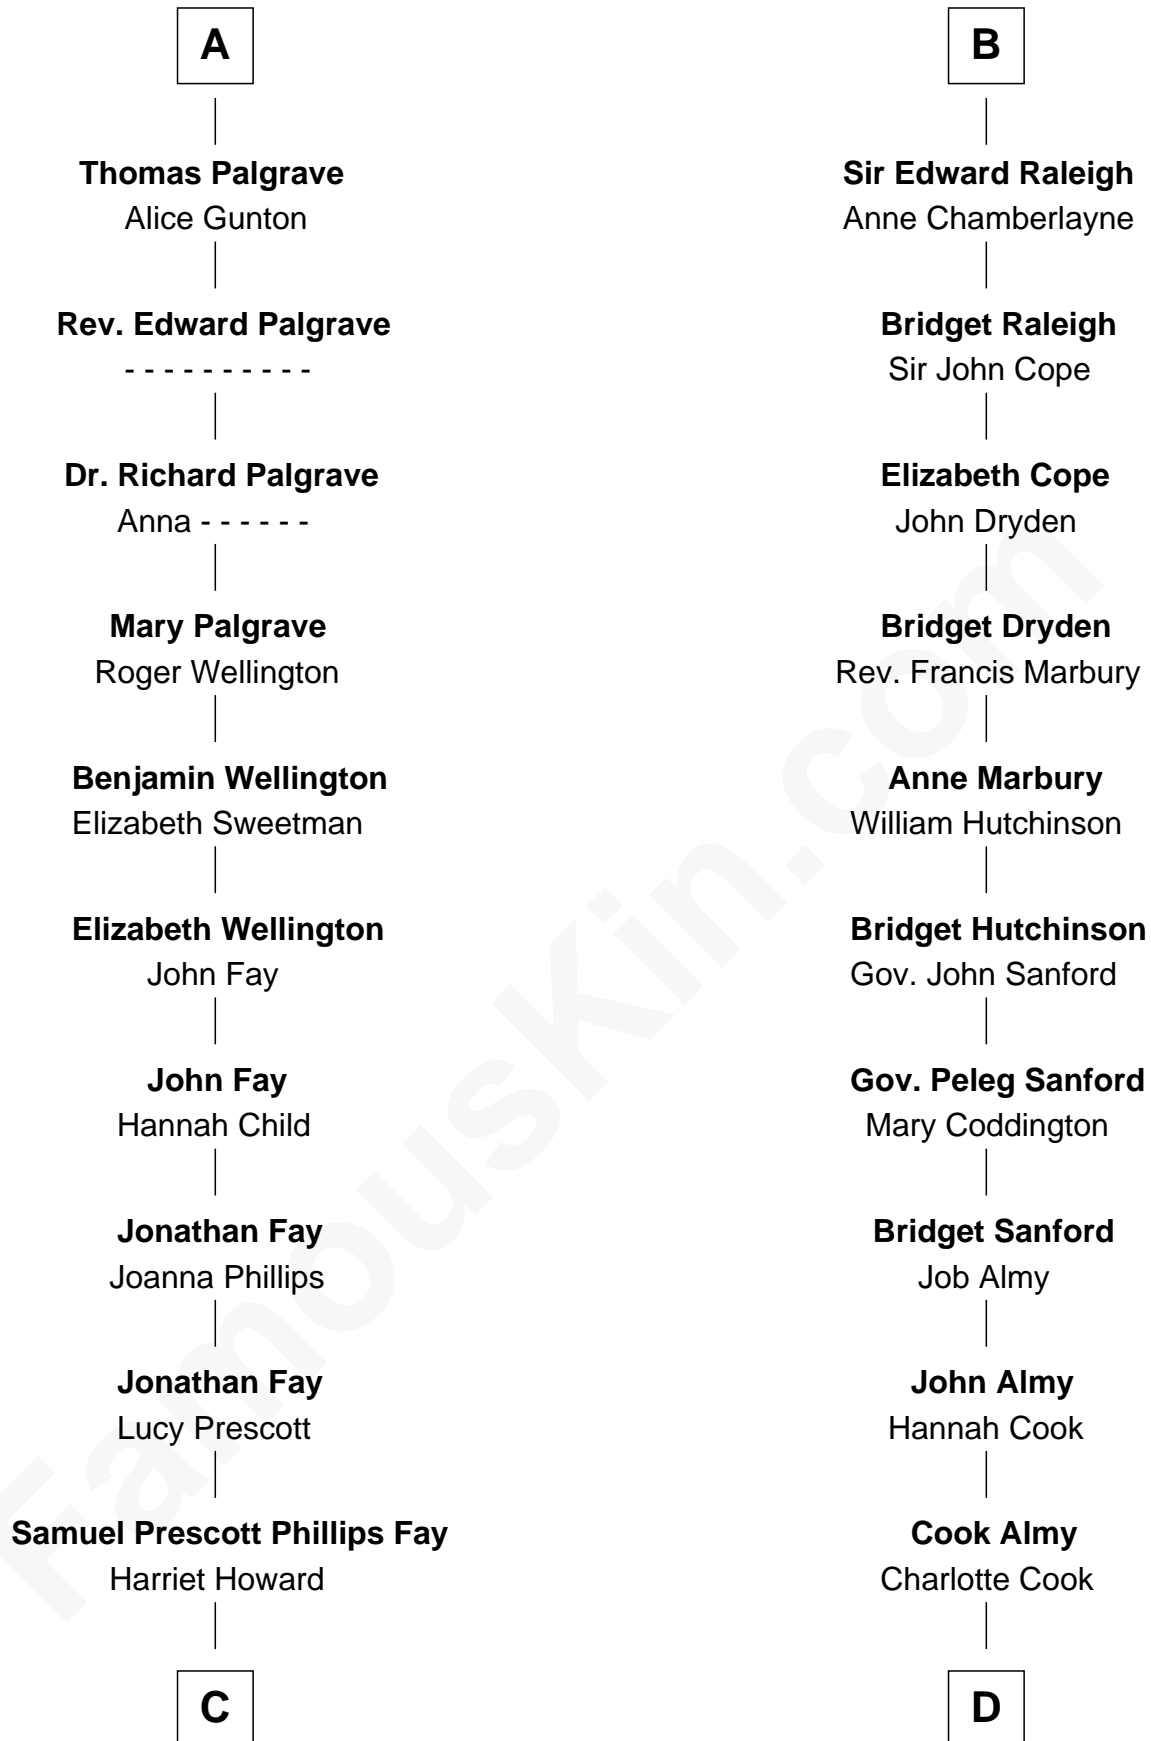

# FamousKin.com Relationship Chart of

**George H. W. Bush**

*41st U.S. President*

21st cousin of

**Marilyn Monroe**

*Actress, Model, and Singer*

**Humphrey de Bohun**

Elizabeth Plantagenet

**Sir William de Bohun**  
Elizabeth de Badlesmere

**Elizabeth de Bohun**  
Sir Richard Fitzalan

**Elizabeth Fitzalan**  
Sir Robert Goushill

**Elizabeth Goushill**  
Sir Robert Wingfield

**Elizabeth Wingfield**  
Sir William Brandon

**Eleanor Brandon**  
John Glemham

**Anne Glemham**  
Henry Palgrave

**A**

**Eleanor de Bohun**  
Sir James le Boteler

**Pernel le Boteler**  
Sir Gilbert Talbot

**Sir Richard Talbot**  
Ankaret le Strange

**Mary Talbot**  
Sir Thomas Greene

**Sir Thomas Greene**  
Phillippa Ferrers

**Elizabeth Greene**  
William Raleigh

**Sir Edward Raleigh**  
Margaret Verney

**B**

**C**

**Samuel Howard Fay**  
Susan Montfort Shellman