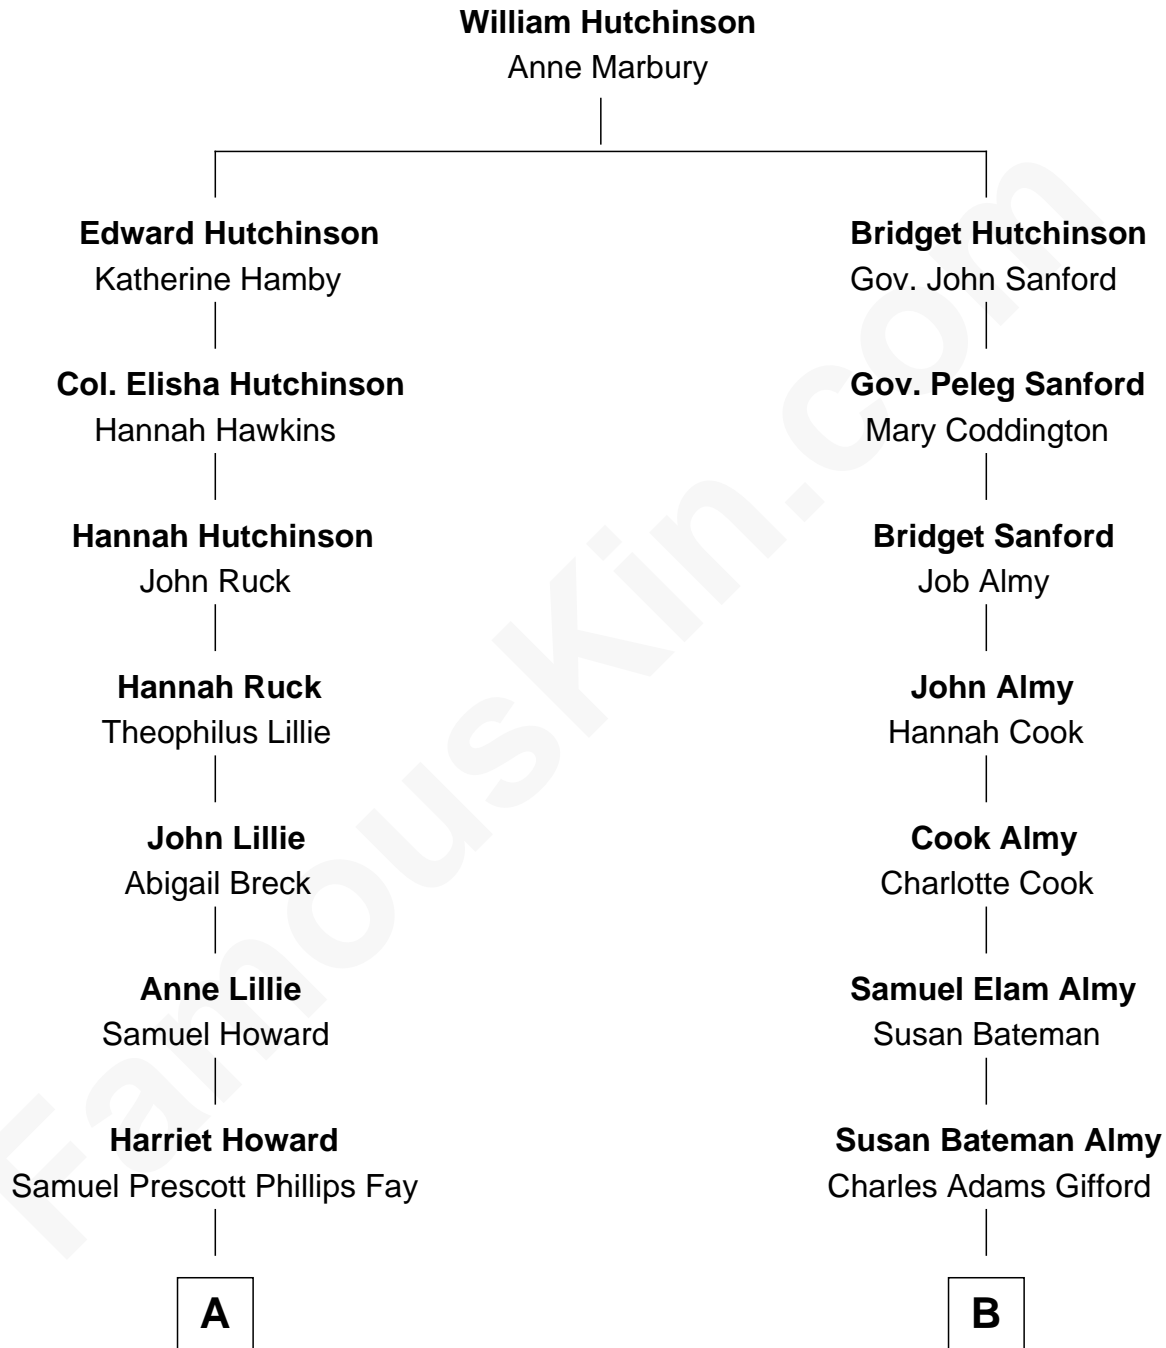

FamousKin.com
Relationship Chart of
George H. W. Bush
41st U.S. President

9th cousin 2 times removed of
Marilyn Monroe
Actress, Model, and Singer

A

Samuel Howard Fay
Susan Montfort Shellman

Harriet Eleanor Fay
Rev. James Smith Bush

Samuel Prescott Bush
Flora Sheldon

Prescott Sheldon Bush
Dorothy Wear Walker

George H. W. Bush
41st U.S. President

B

Frederick Almy Gifford
Elizabeth Easton Tennant

Charles Stanley Gifford
Gladys Pearl Monroe

Marilyn Monroe
Actress, Model, and Singer

FamousKin.com