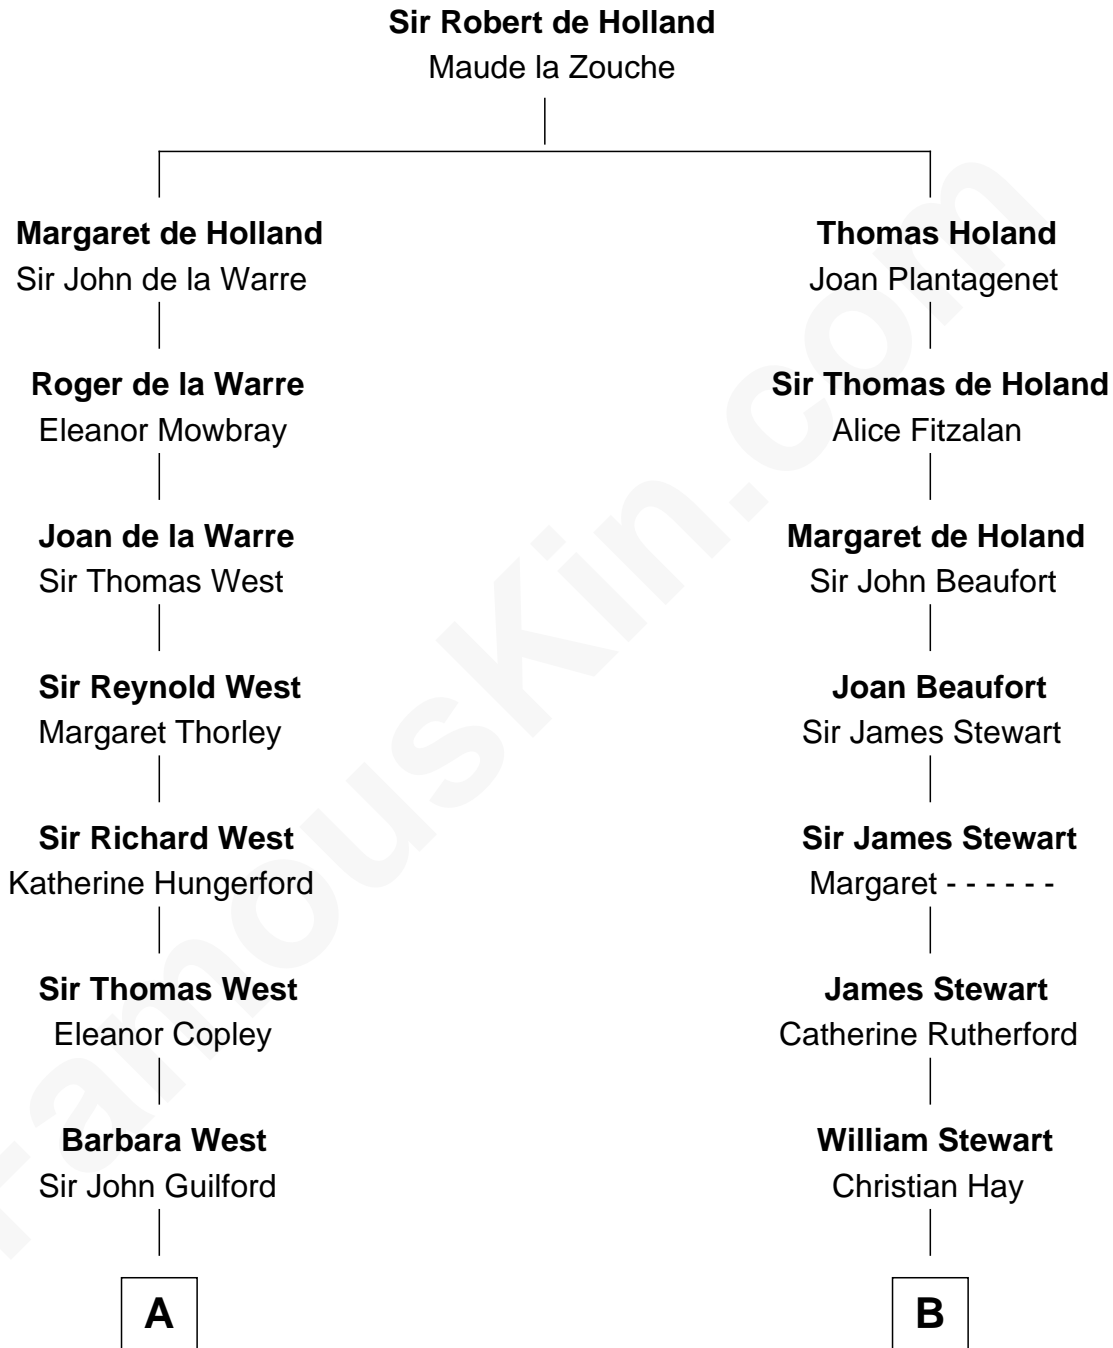

FamousKin.com
Relationship Chart of
George H. W. Bush
41st U.S. President

16th cousin 4 times removed of
Noel Coward
Playwright, Actor, and Songwriter

C

—
Harriet Eleanor Fay
Rev. James Smith Bush

—
Samuel Prescott Bush
Flora Sheldon

—
Prescott Sheldon Bush
Dorothy Wear Walker

—
George H. W. Bush
41st U.S. President

FamousKin.com