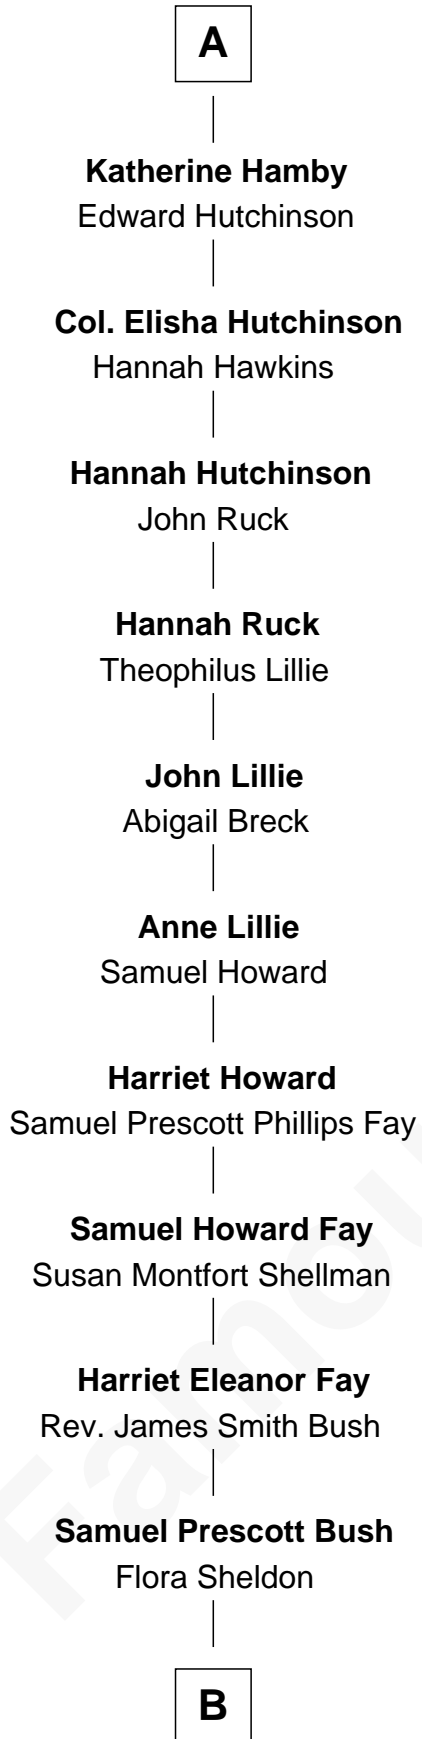

FamousKin.com Relationship Chart of

George H. W. Bush

41st U.S. President

6th cousin 12 times removed of

Edmund Waller

English Poet and Politician

Sir Baldwin Freville

Maude le Scrope

Margaret Freville

Sir Hugh Willoughby

Margery Willoughby

Sir Godfrey Hilton

Elizabeth Hilton

Richard Thimbleby

Anne Thimbleby

John Booth

Eleanor Booth

Edward Hamby

William Hamby

Margaret Blewett

Robert Hamby

Elizabeth Arnold

A

Elizabeth Freville

Anne Cave

Anne Hampden

Robert Waller

Edmund Waller

English Poet and Politician

B

—
Prescott Sheldon Bush

Dorothy Wear Walker