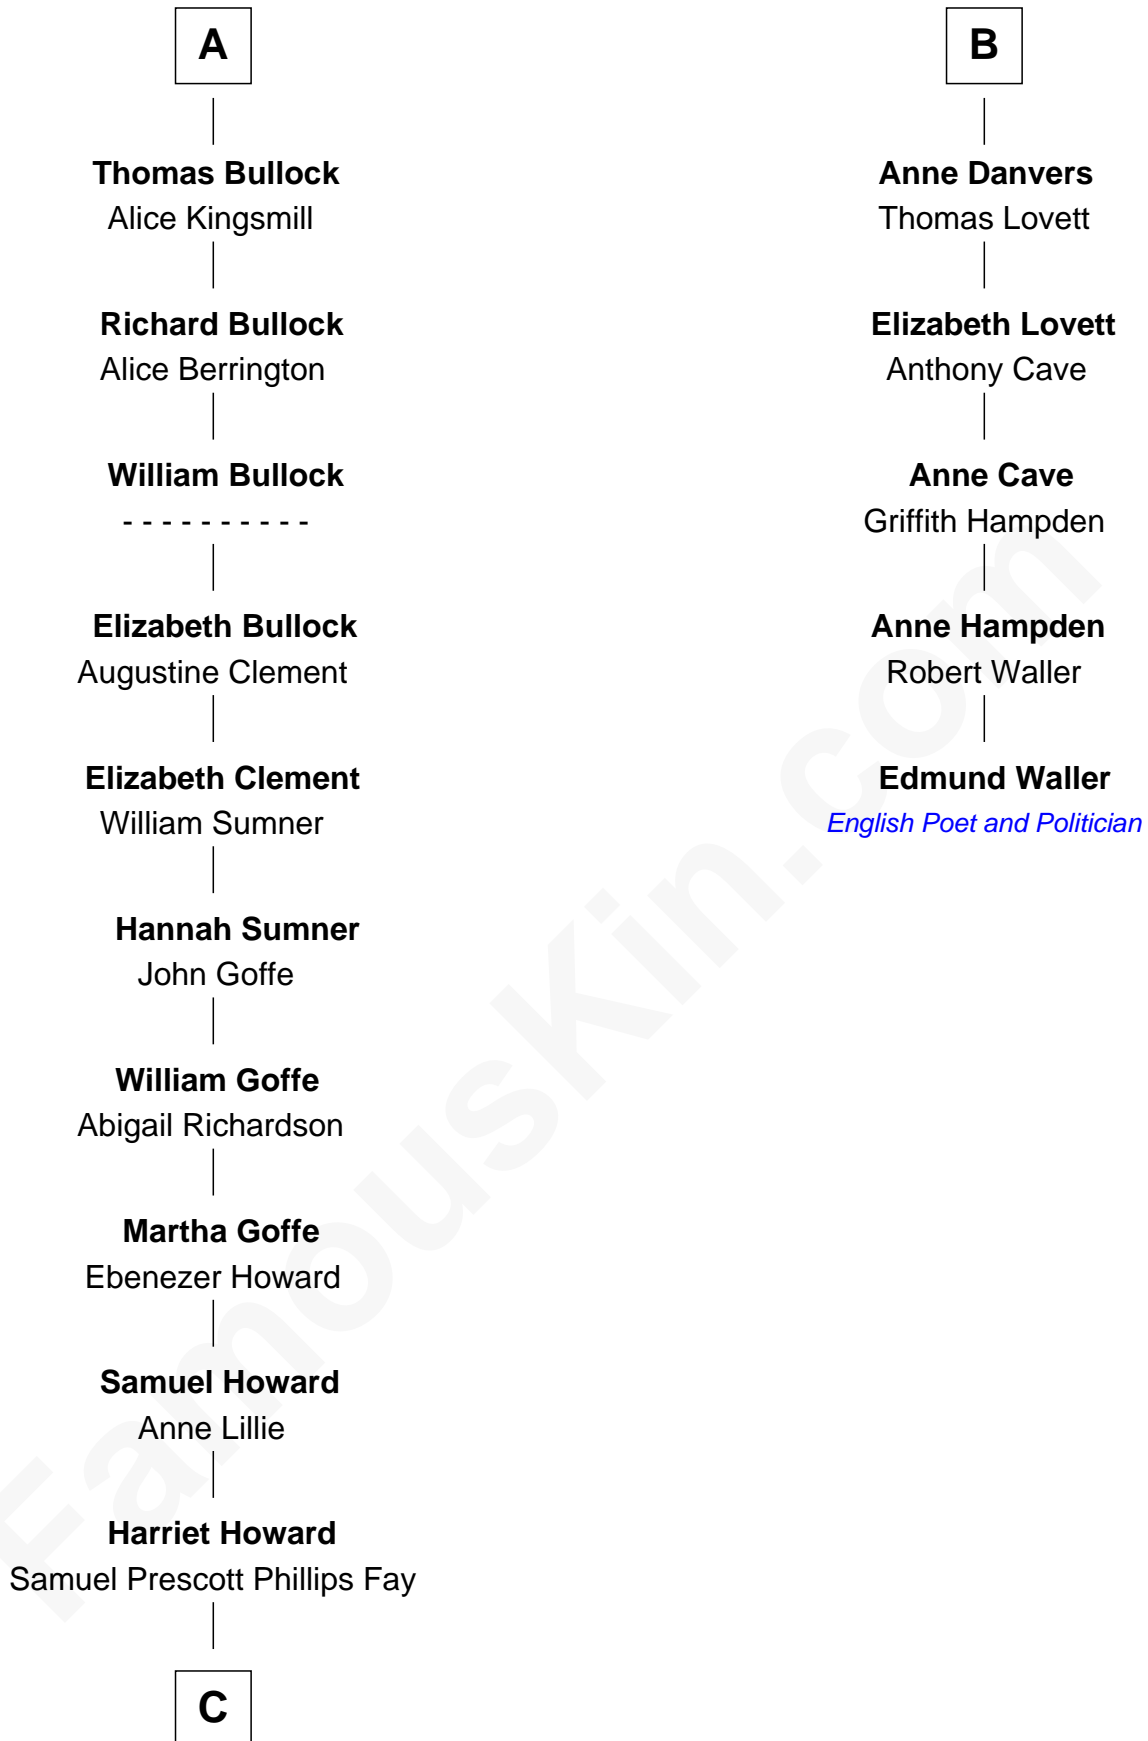

FamousKin.com
Relationship Chart of
George H. W. Bush
41st U.S. President

11th cousin 10 times removed of
Edmund Waller
English Poet and Politician

Sir William de Montagu
 Elizabeth de Montfort

C

—
Samuel Howard Fay
Susan Montfort Shellman

—
Harriet Eleanor Fay
Rev. James Smith Bush

—
Samuel Prescott Bush
Flora Sheldon

—
Prescott Sheldon Bush
Dorothy Wear Walker

—
George H. W. Bush
41st U.S. President

FamousKin.com