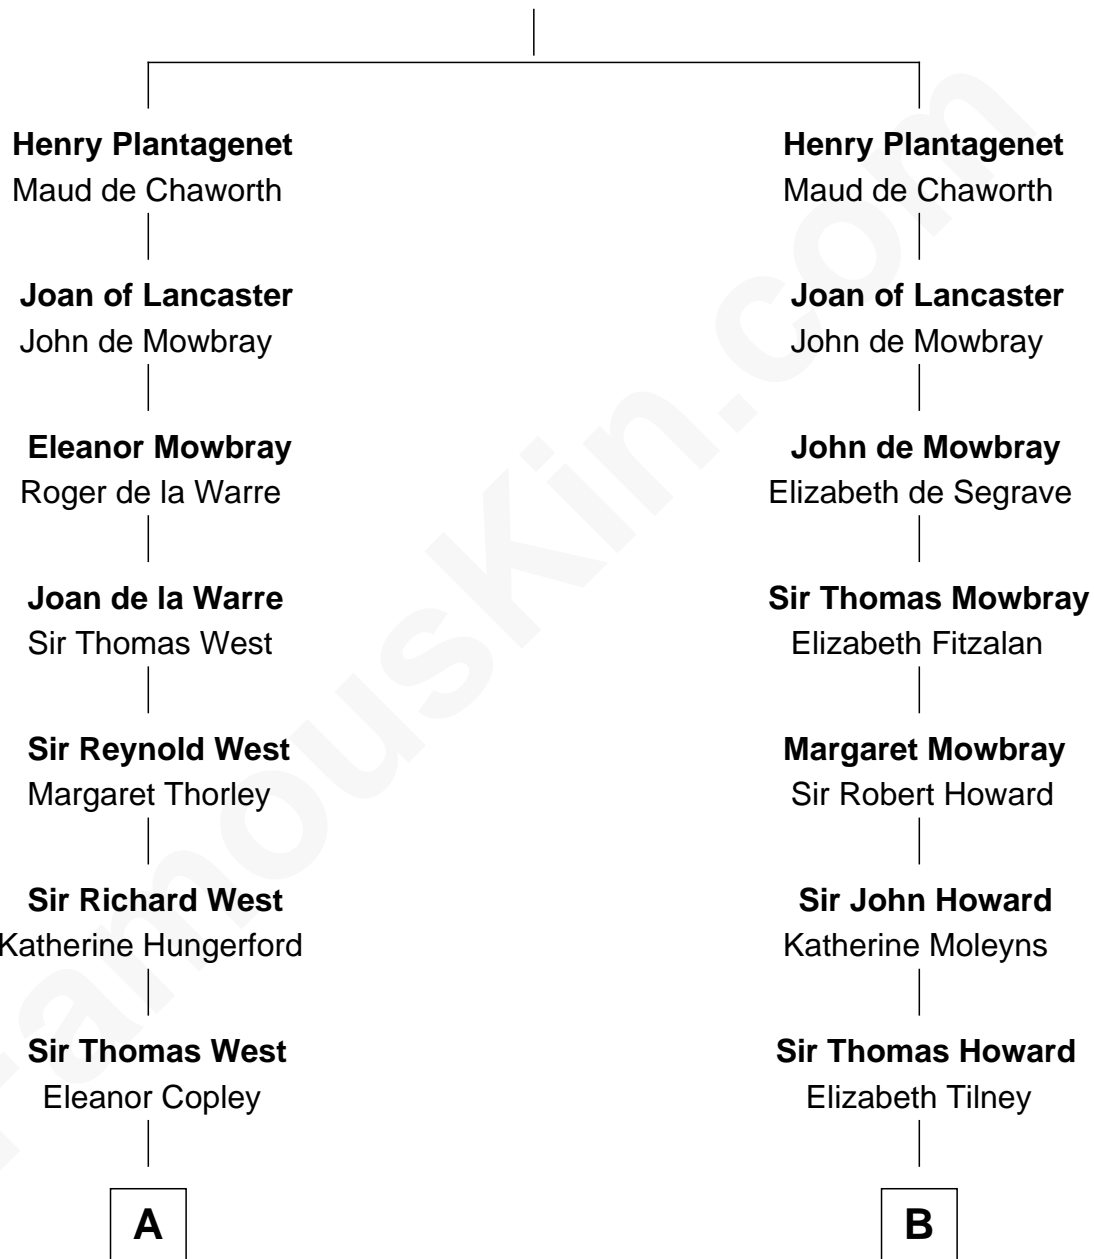

FamousKin.com

Relationship Chart of

George H. W. Bush

41st U.S. President

8th cousin 13 times removed of

Catherine Howard

5th Wife of King Henry VIII

Edmund Plantagenet

Blanche of Artois

C

—
Susan Montfort Shellman

Samuel Howard Fay

—
Harriet Eleanor Fay

Rev. James Smith Bush

—
Samuel Prescott Bush

Flora Sheldon

—
Prescott Sheldon Bush

Dorothy Wear Walker

—
George H. W. Bush

41st U.S. President

FamousKin.com