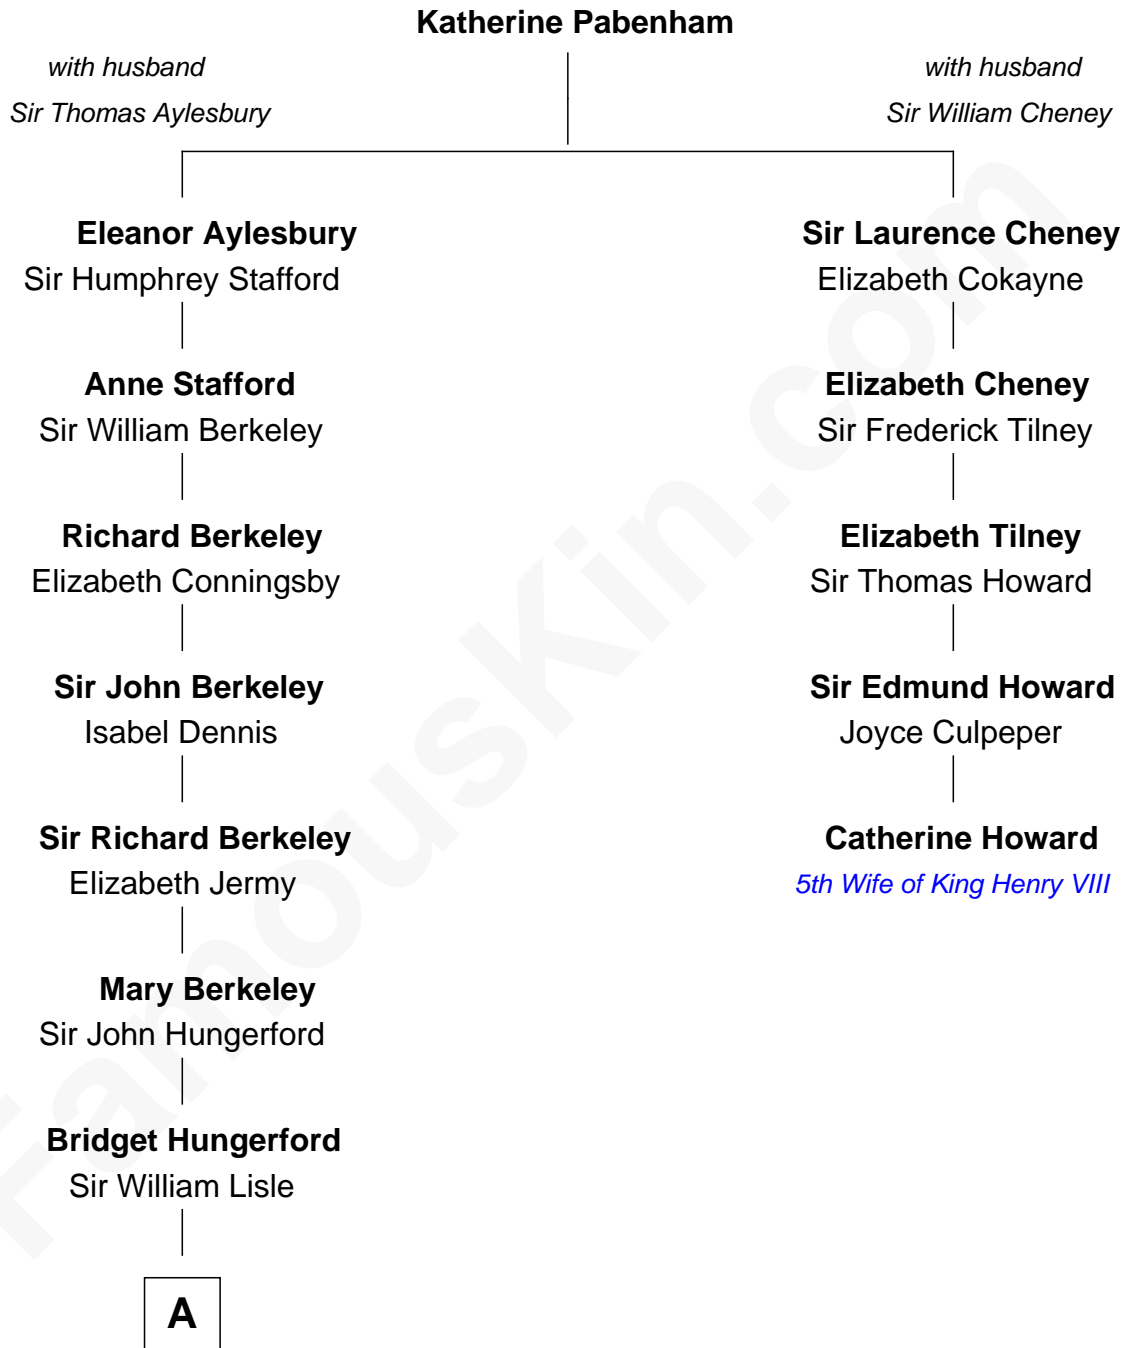

# FamousKin.com Relationship Chart of

**George H. W. Bush**

*41st U.S. President*

4th cousin 14 times removed of

**Catherine Howard**

*5th Wife of King Henry VIII*

**B**

—  
**Prescott Sheldon Bush**

Dorothy Wear Walker

—  
**George H. W. Bush**

*41st U.S. President*

FamousKin.com