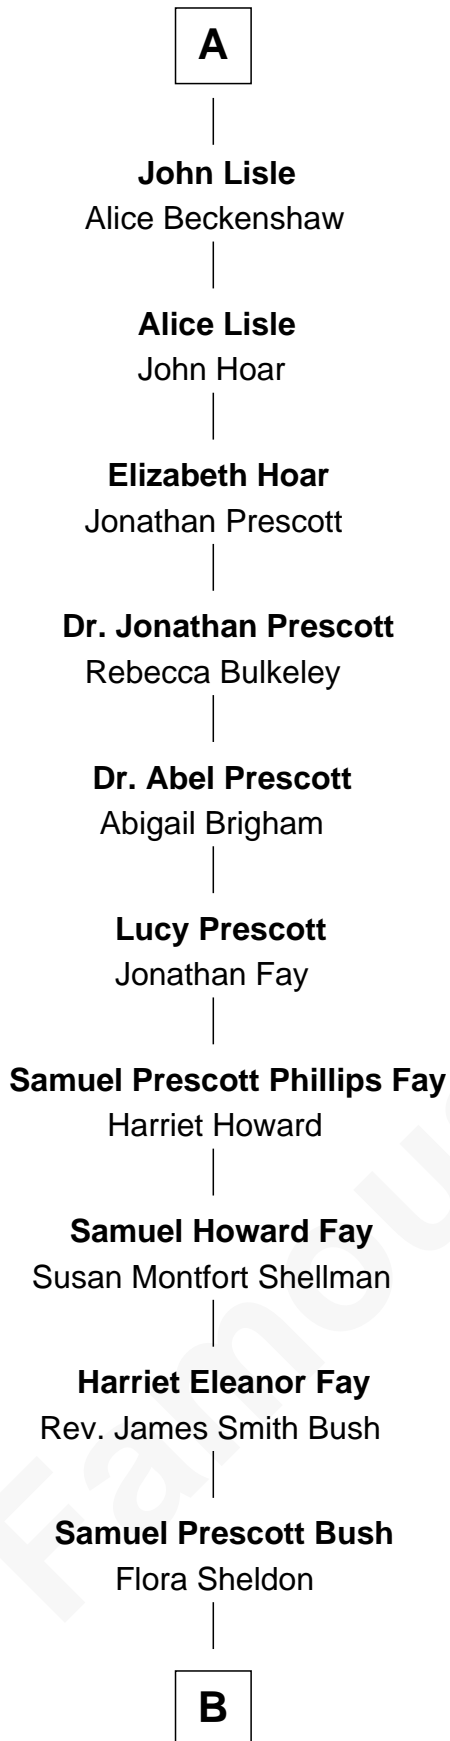

# FamousKin.com Relationship Chart of

**George H. W. Bush**

*41st U.S. President*

4th cousin 14 times removed of

**Catherine Howard**

*5th Wife of King Henry VIII*

**B**

—  
**Prescott Sheldon Bush**

Dorothy Wear Walker

—  
**George H. W. Bush**

*41st U.S. President*

FamousKin.com