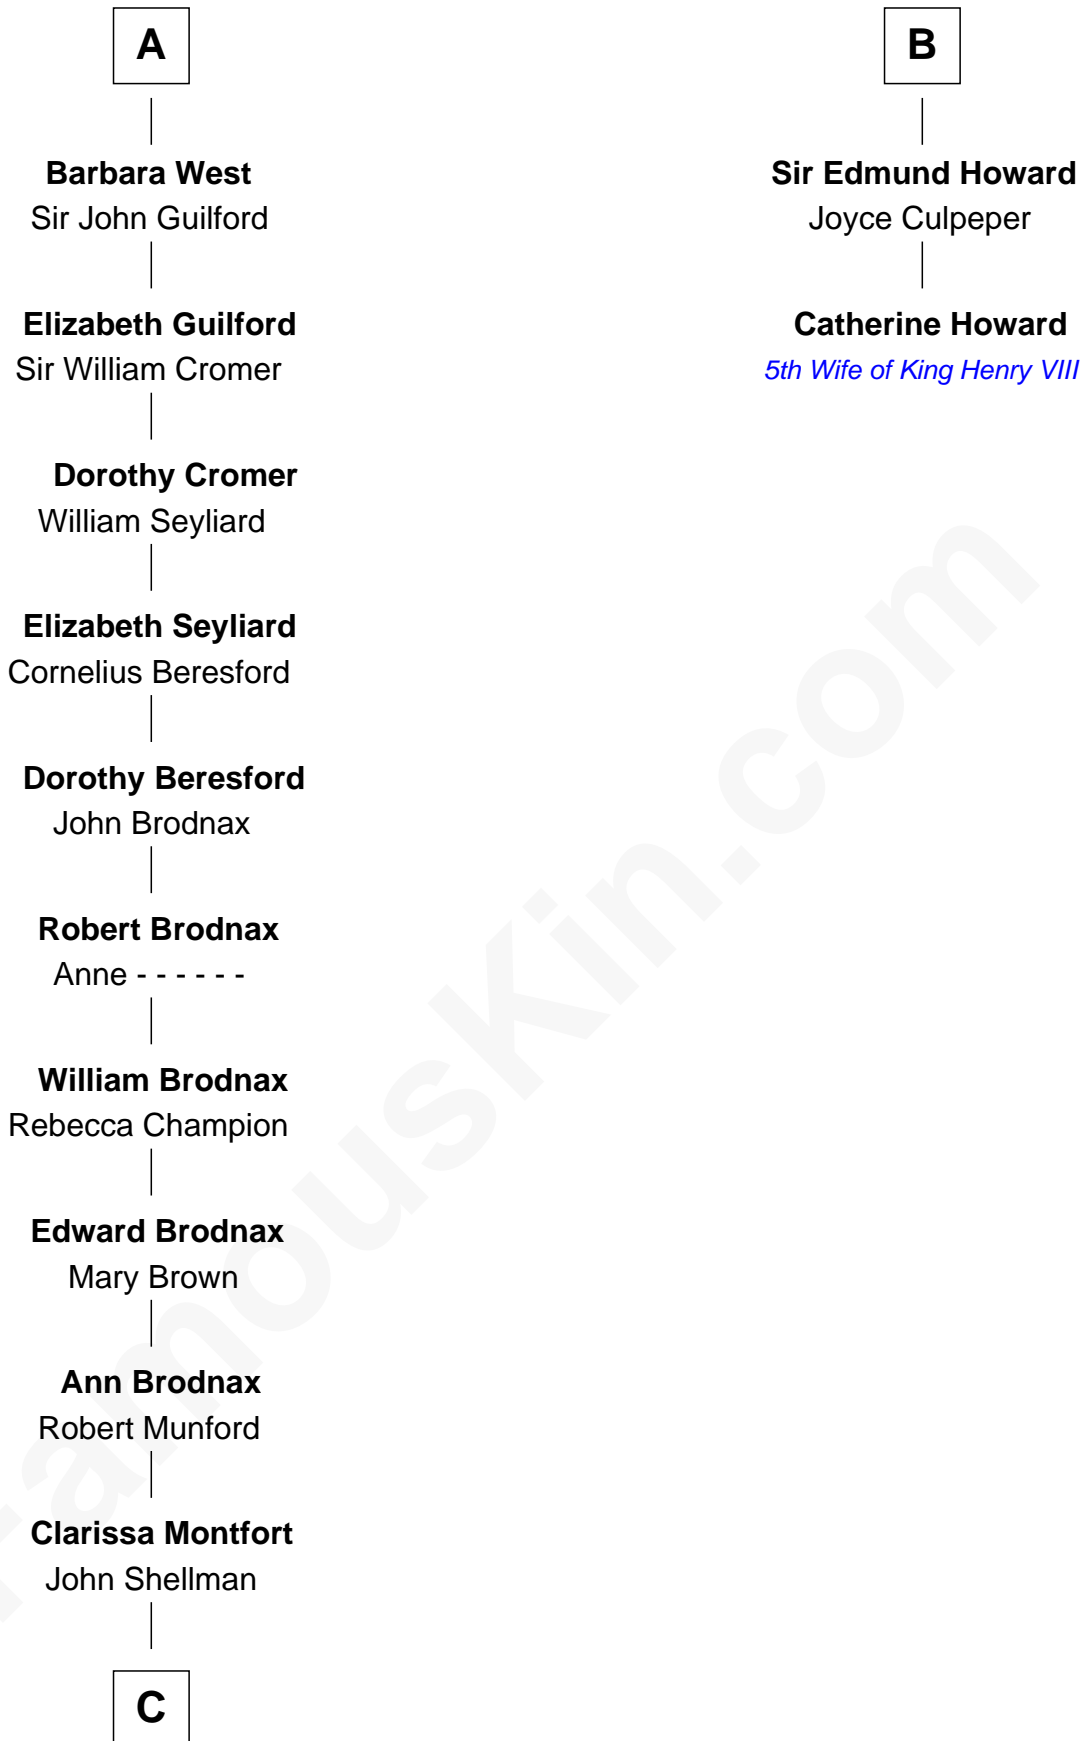

FamousKin.com

Relationship Chart of

George H. W. Bush

41st U.S. President

8th cousin 13 times removed of

Catherine Howard

5th Wife of King Henry VIII

Sir Patrick de Chaworth

Isabella de Beauchamp

C

—
Susan Montfort Shellman

Samuel Howard Fay

—
Harriet Eleanor Fay

Rev. James Smith Bush

—
Samuel Prescott Bush

Flora Sheldon

—
Prescott Sheldon Bush

Dorothy Wear Walker

—
George H. W. Bush

41st U.S. President

FamousKin.com