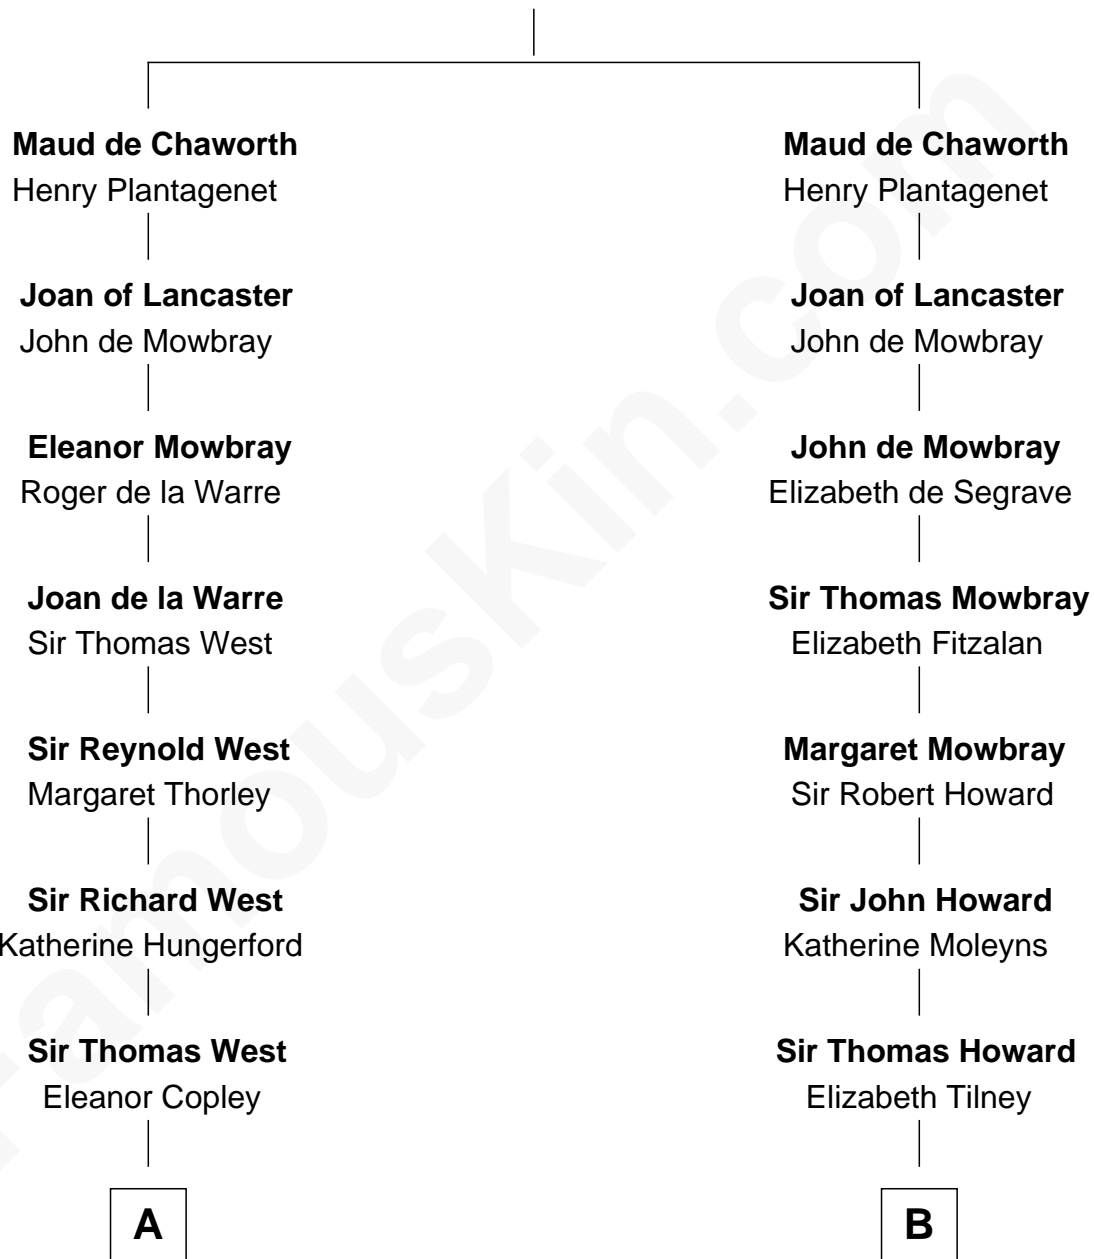

FamousKin.com

Relationship Chart of

George H. W. Bush

41st U.S. President

8th cousin 13 times removed of

Catherine Howard

5th Wife of King Henry VIII

Sir Patrick de Chaworth

Isabella de Beauchamp

C

—
Susan Montfort Shellman

Samuel Howard Fay

—
Harriet Eleanor Fay

Rev. James Smith Bush

—
Samuel Prescott Bush

Flora Sheldon

—
Prescott Sheldon Bush

Dorothy Wear Walker

—
George H. W. Bush

41st U.S. President

FamousKin.com