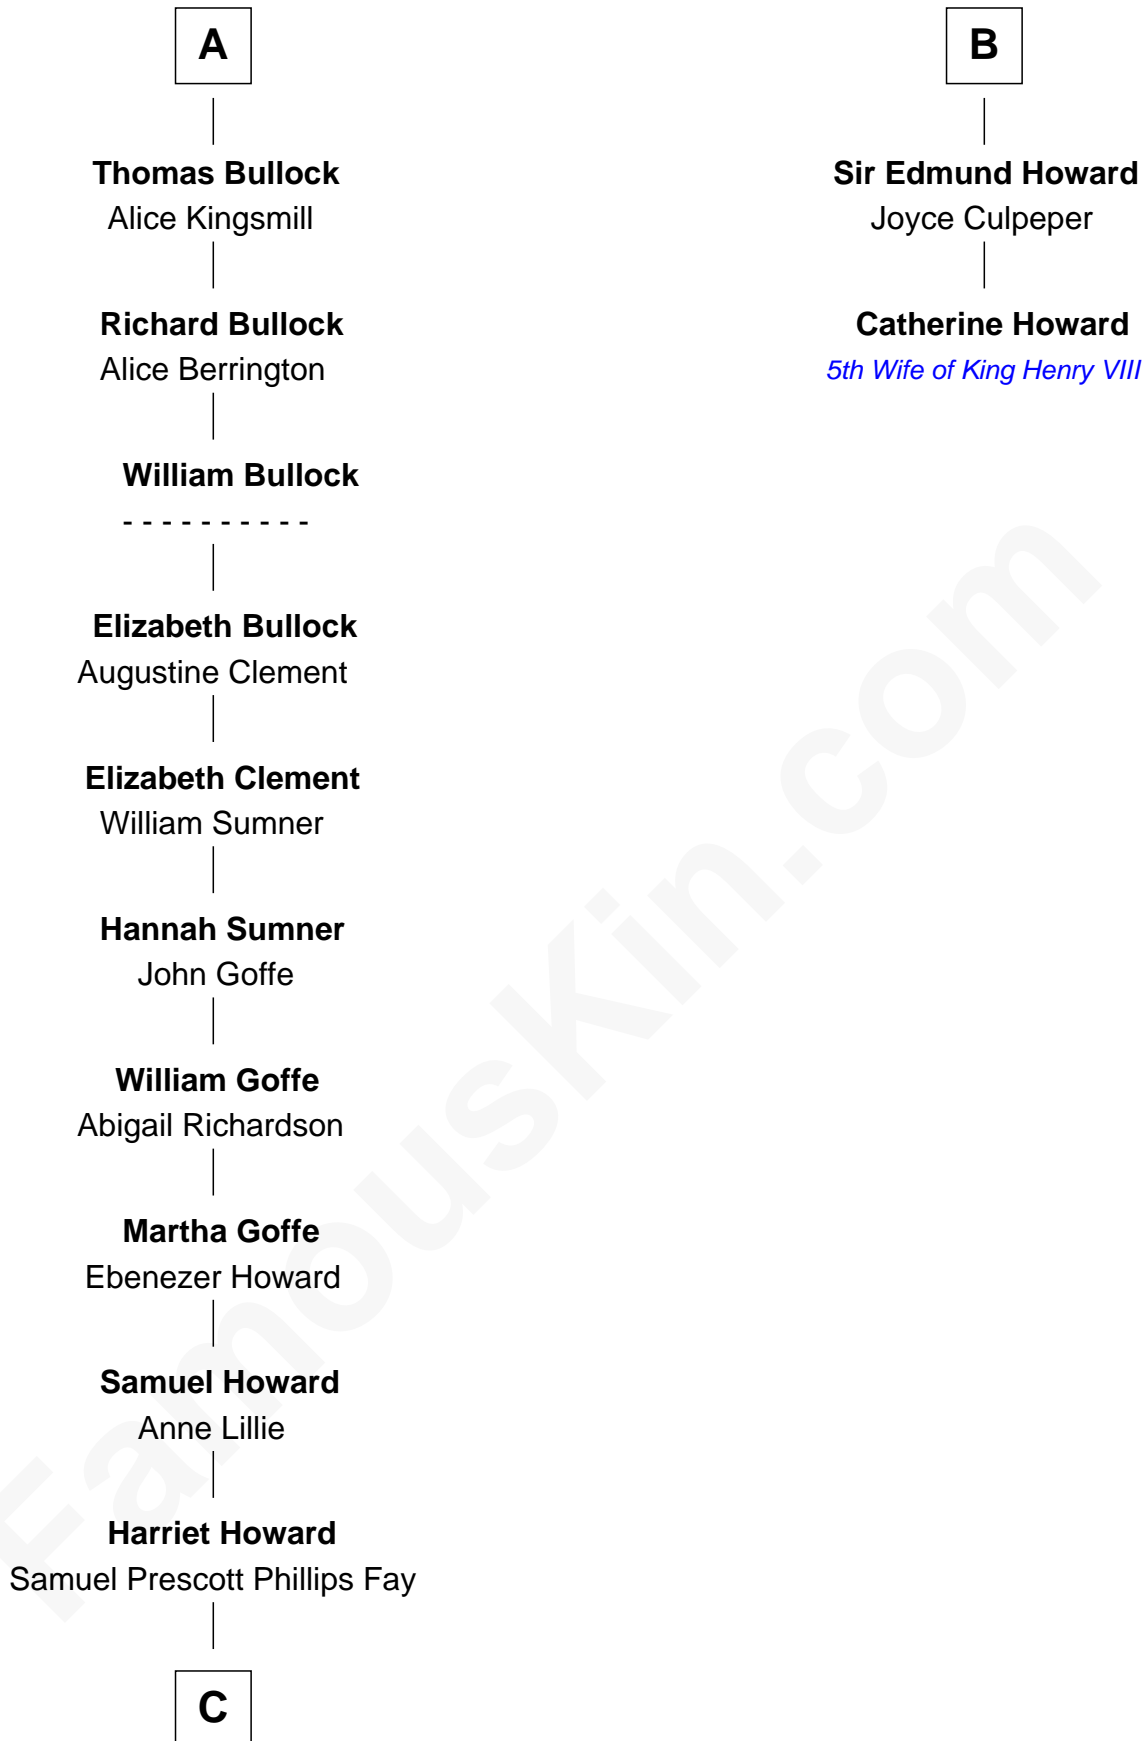

FamousKin.com
Relationship Chart of
George H. W. Bush
41st U.S. President

8th cousin 13 times removed of
Catherine Howard
5th Wife of King Henry VIII

C

—
Samuel Howard Fay
Susan Montfort Shellman

—
Harriet Eleanor Fay
Rev. James Smith Bush

—
Samuel Prescott Bush
Flora Sheldon

—
Prescott Sheldon Bush
Dorothy Wear Walker

—
George H. W. Bush
41st U.S. President

FamousKin.com