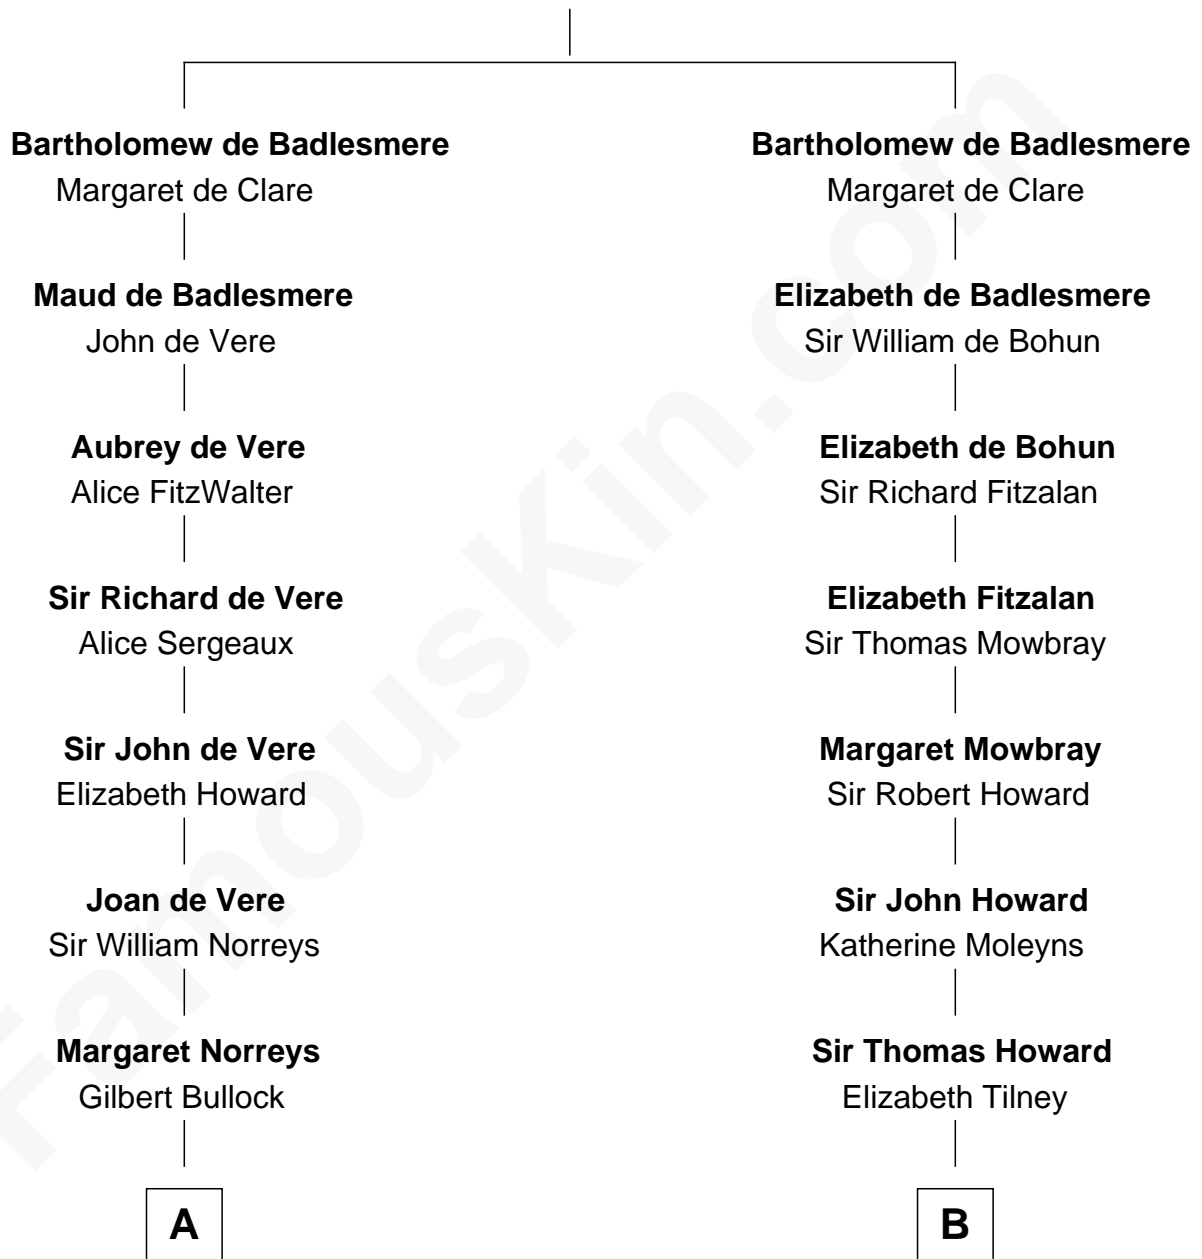

FamousKin.com
Relationship Chart of
George H. W. Bush
41st U.S. President

8th cousin 13 times removed of
Catherine Howard
5th Wife of King Henry VIII

Gunselm de Badlesmere

C

—
Samuel Howard Fay
Susan Montfort Shellman

—
Harriet Eleanor Fay
Rev. James Smith Bush

—
Samuel Prescott Bush
Flora Sheldon

—
Prescott Sheldon Bush
Dorothy Wear Walker

—
George H. W. Bush
41st U.S. President

FamousKin.com