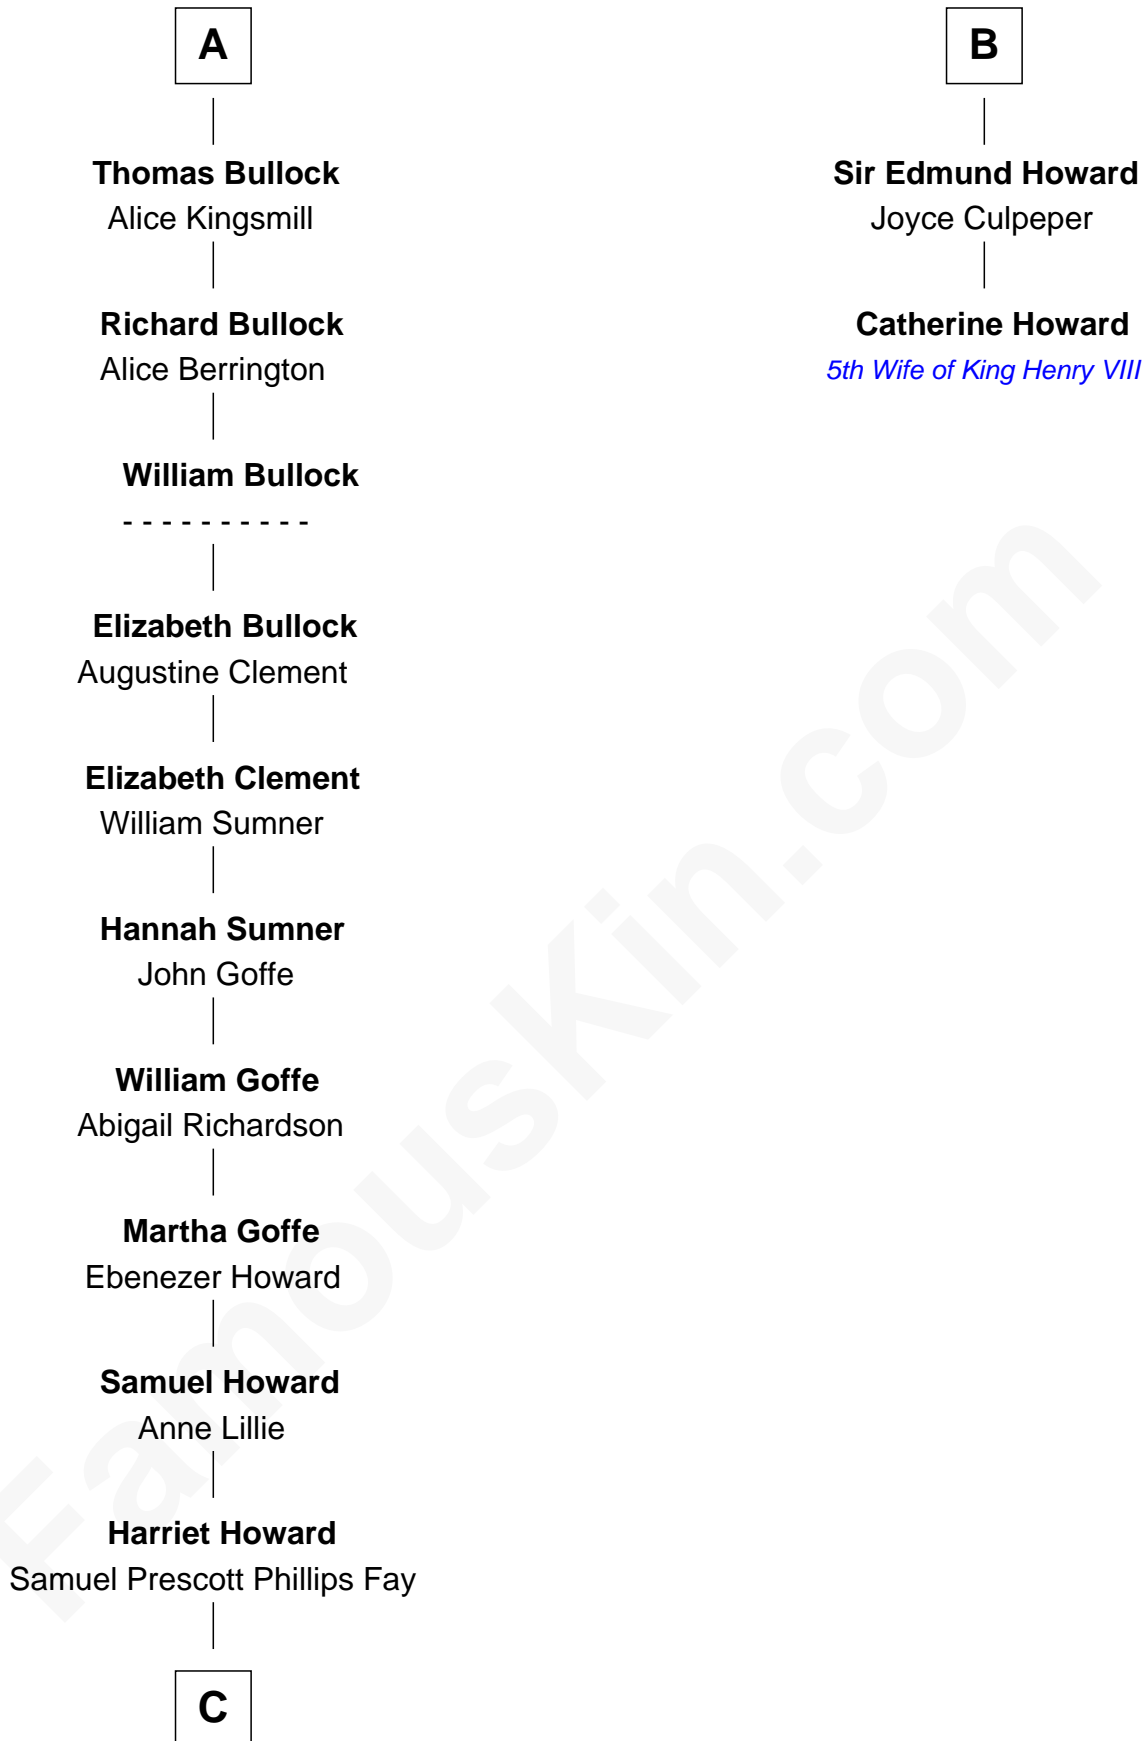

FamousKin.com
Relationship Chart of
George H. W. Bush
41st U.S. President

8th cousin 13 times removed of
Catherine Howard
5th Wife of King Henry VIII

Gunselm de Badlesmere

C

—
Samuel Howard Fay
Susan Montfort Shellman

—
Harriet Eleanor Fay
Rev. James Smith Bush

—
Samuel Prescott Bush
Flora Sheldon

—
Prescott Sheldon Bush
Dorothy Wear Walker

—
George H. W. Bush
41st U.S. President

FamousKin.com