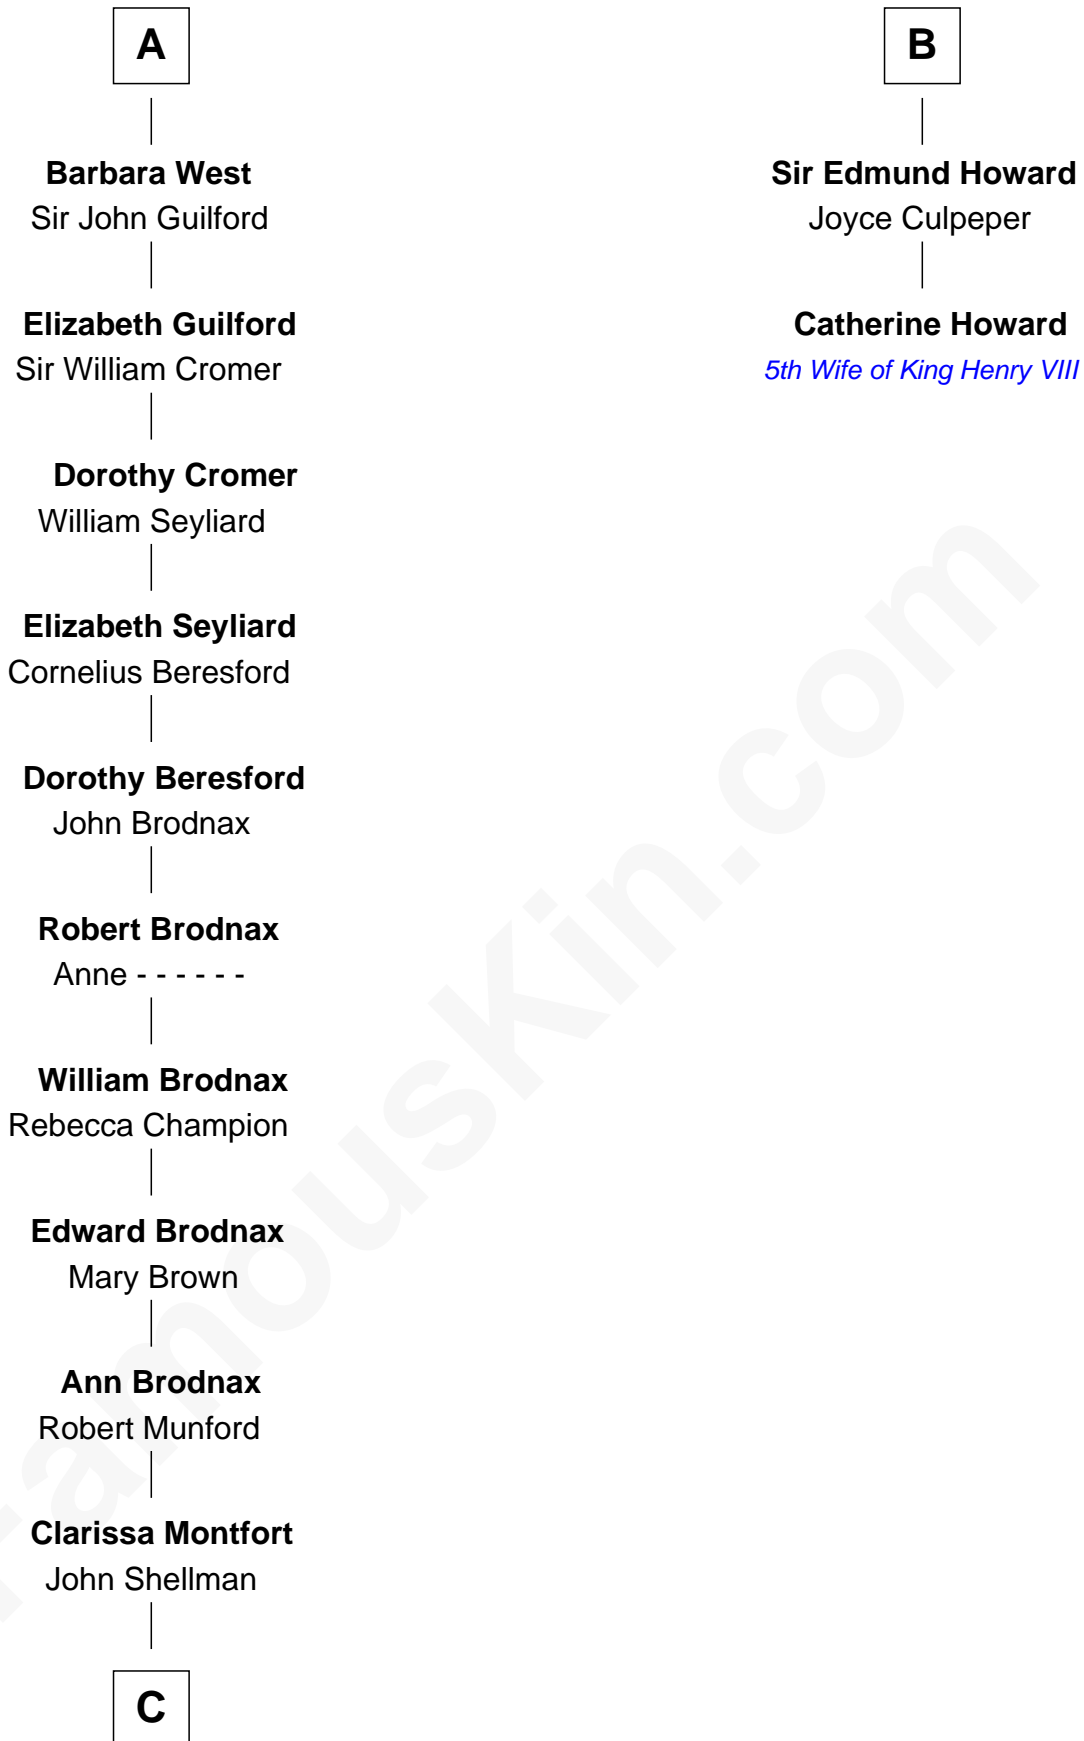

FamousKin.com Relationship Chart of

George H. W. Bush

41st U.S. President

8th cousin 13 times removed of

Catherine Howard

5th Wife of King Henry VIII

Sir Roger de Mowbray

Roese de Clare

Dorothy Wear Walker

—
George H. W. Bush

41st U.S. President

FamousKin.com