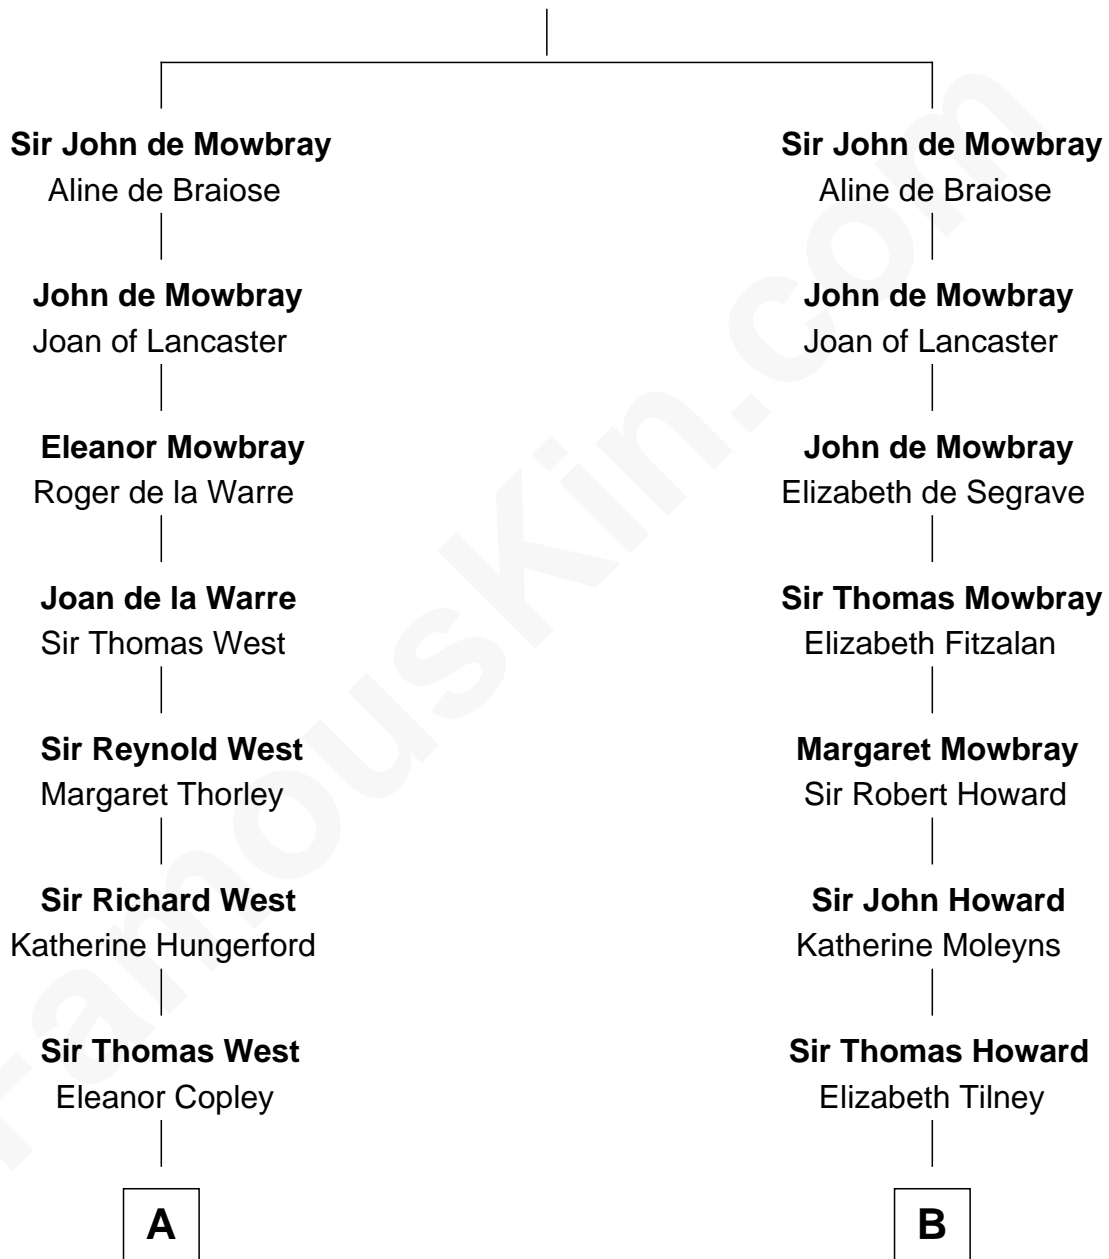

FamousKin.com Relationship Chart of

George H. W. Bush

41st U.S. President

8th cousin 13 times removed of

Catherine Howard

5th Wife of King Henry VIII

Sir Roger de Mowbray

Roese de Clare

C

—
Susan Montfort Shellman

Samuel Howard Fay

—
Harriet Eleanor Fay

Rev. James Smith Bush

—
Samuel Prescott Bush

Flora Sheldon

—
Prescott Sheldon Bush

Dorothy Wear Walker

—
George H. W. Bush

41st U.S. President

FamousKin.com