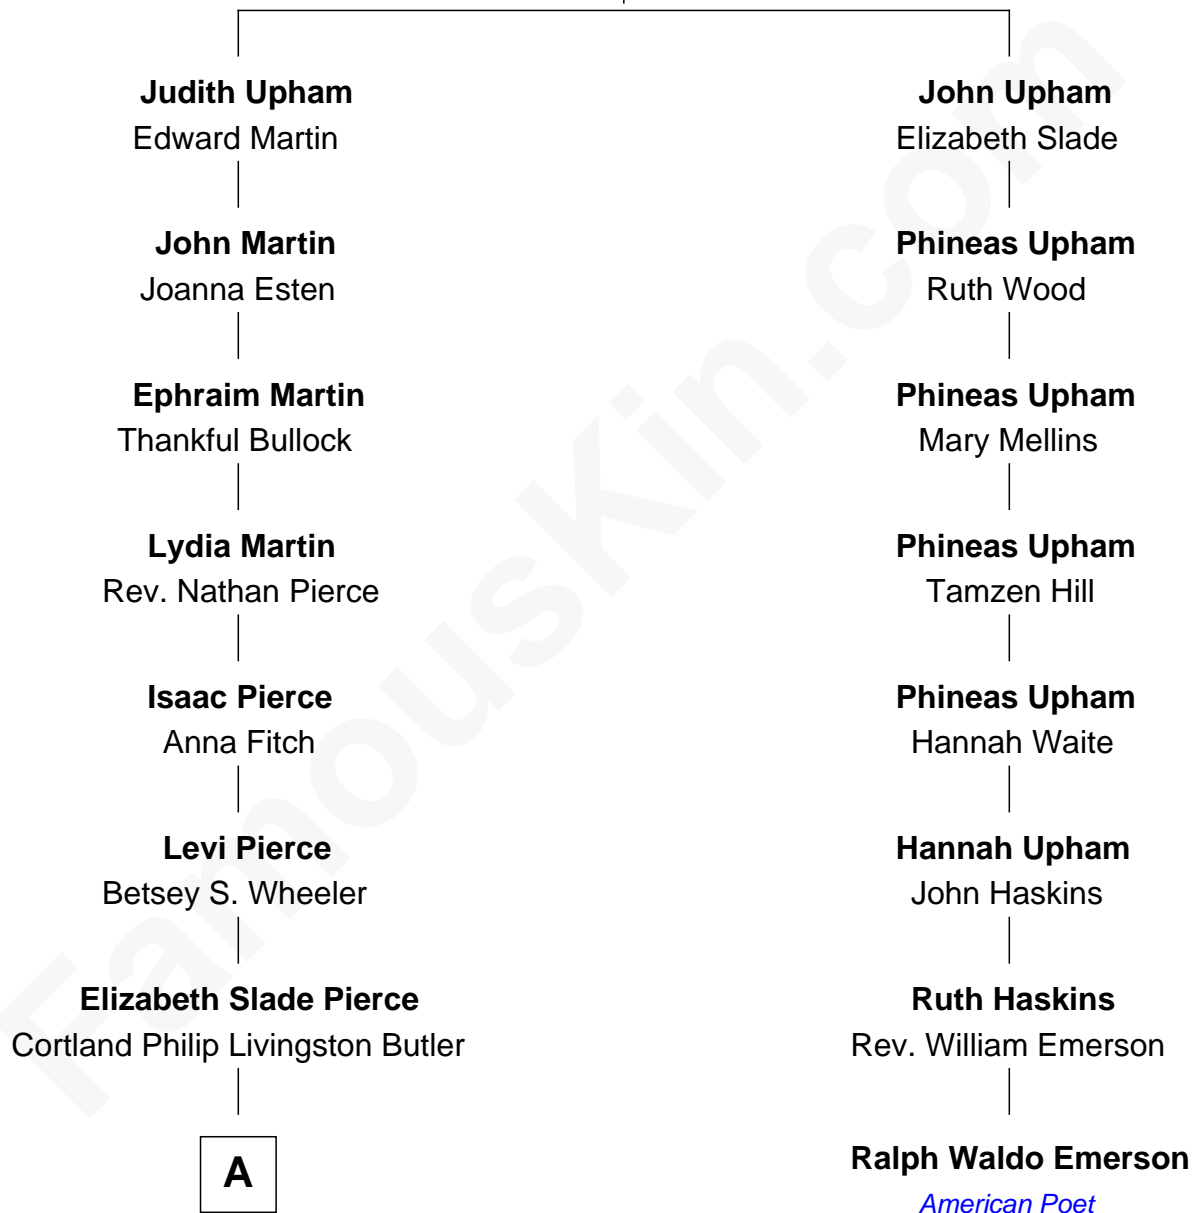

# FamousKin.com Relationship Chart of

**George H. W. Bush**

*41st U.S. President*

7th cousin 3 times removed of

**Ralph Waldo Emerson**

*American Poet*

**Richard Upham**

María - - - - -

**A**

—  
**Mary Elizabeth Butler**  
Robert Emmet Sheldon

—  
**Flora Sheldon**  
Samuel Prescott Bush

—  
**Prescott Sheldon Bush**  
Dorothy Wear Walker

—  
**George H. W. Bush**  
*41st U.S. President*