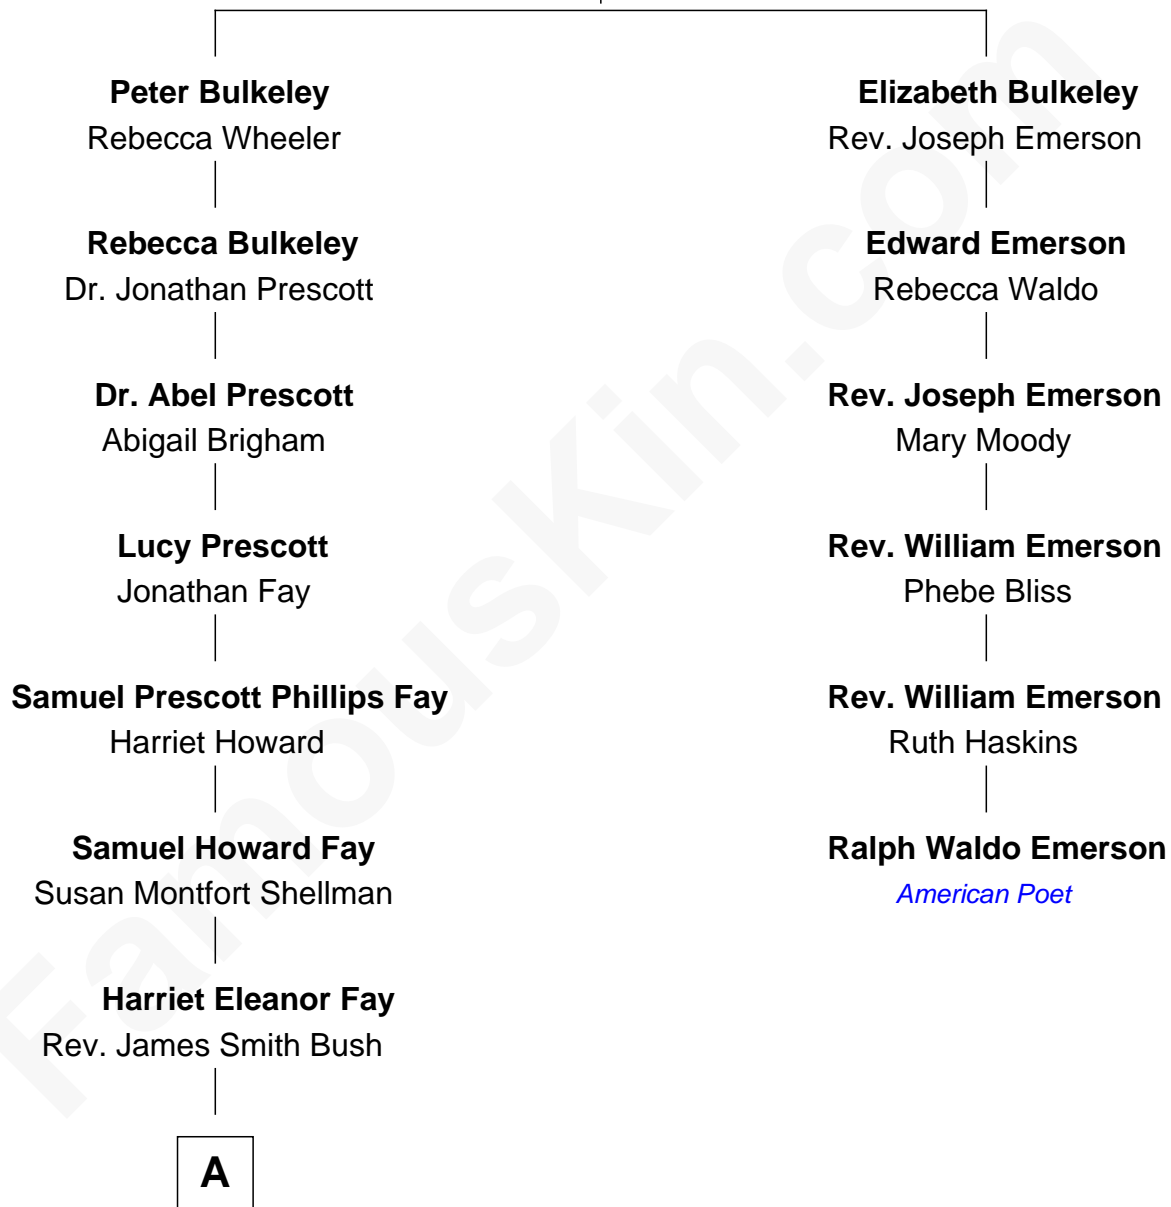

FamousKin.com Relationship Chart of

George H. W. Bush

41st U.S. President

5th cousin 4 times removed of

Ralph Waldo Emerson

American Poet

Rev. Edward Bulkeley

Lucian - - - - -

A

—
Samuel Prescott Bush

Flora Sheldon

—
Prescott Sheldon Bush

Dorothy Wear Walker

—
George H. W. Bush

41st U.S. President

FamousKin.com