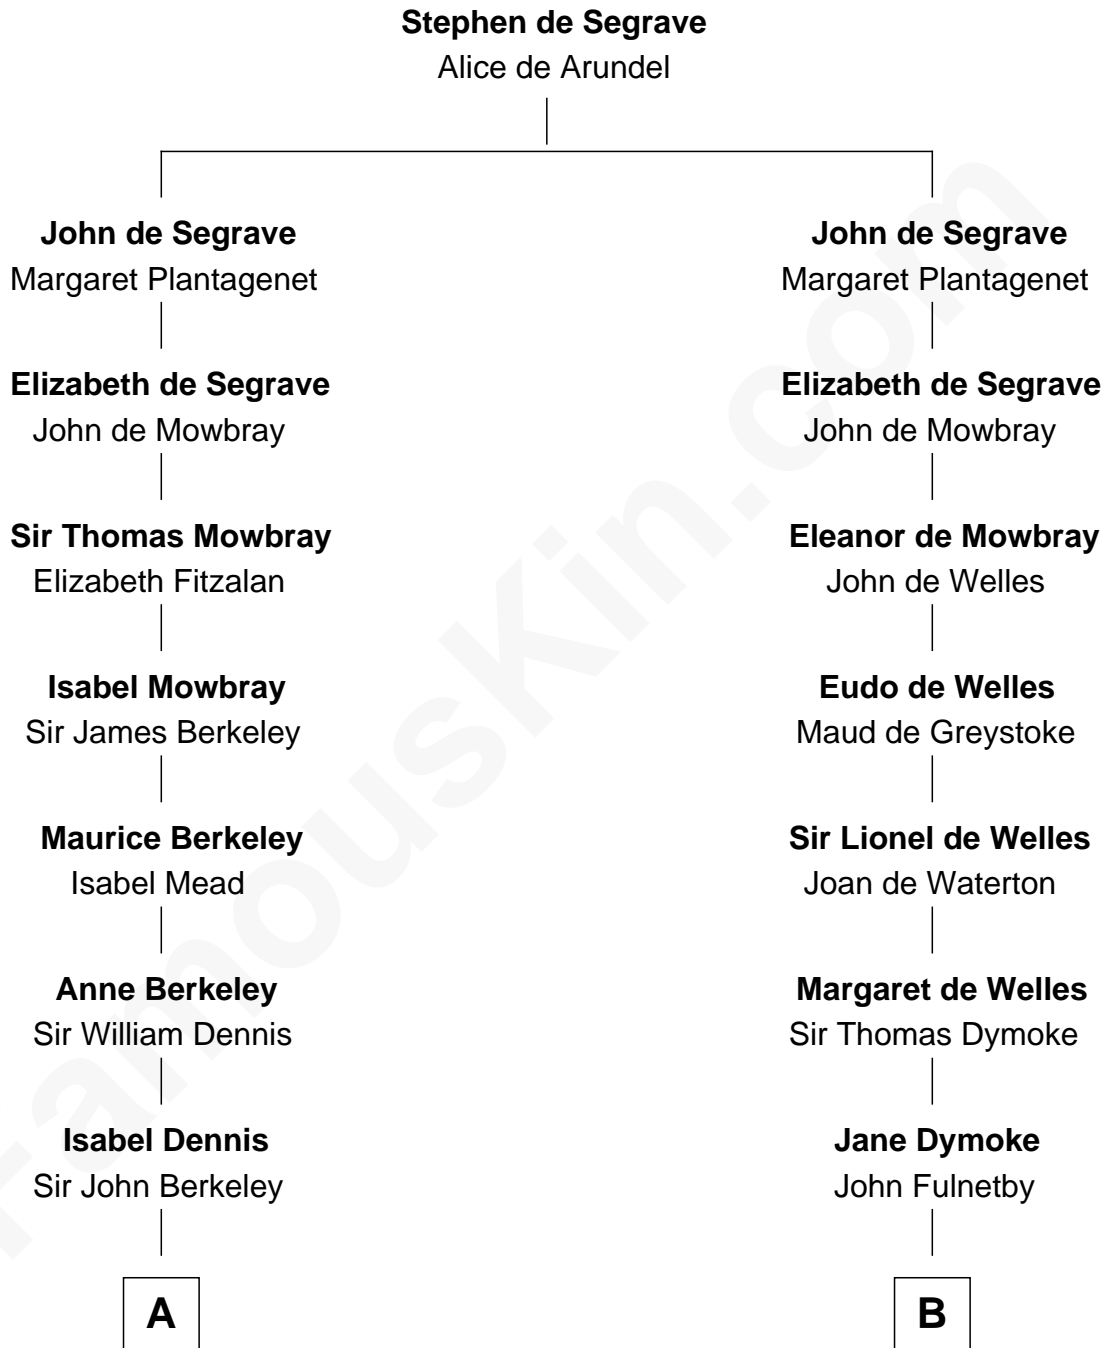

FamousKin.com
Relationship Chart of
George H. W. Bush
41st U.S. President

17th cousin 4 times removed of
Ralph Waldo Emerson
American Poet

C

—
Samuel Howard Fay
Susan Montfort Shellman

—
Harriet Eleanor Fay
Rev. James Smith Bush

—
Samuel Prescott Bush
Flora Sheldon

—
Prescott Sheldon Bush
Dorothy Wear Walker

—
George H. W. Bush
41st U.S. President

FamousKin.com