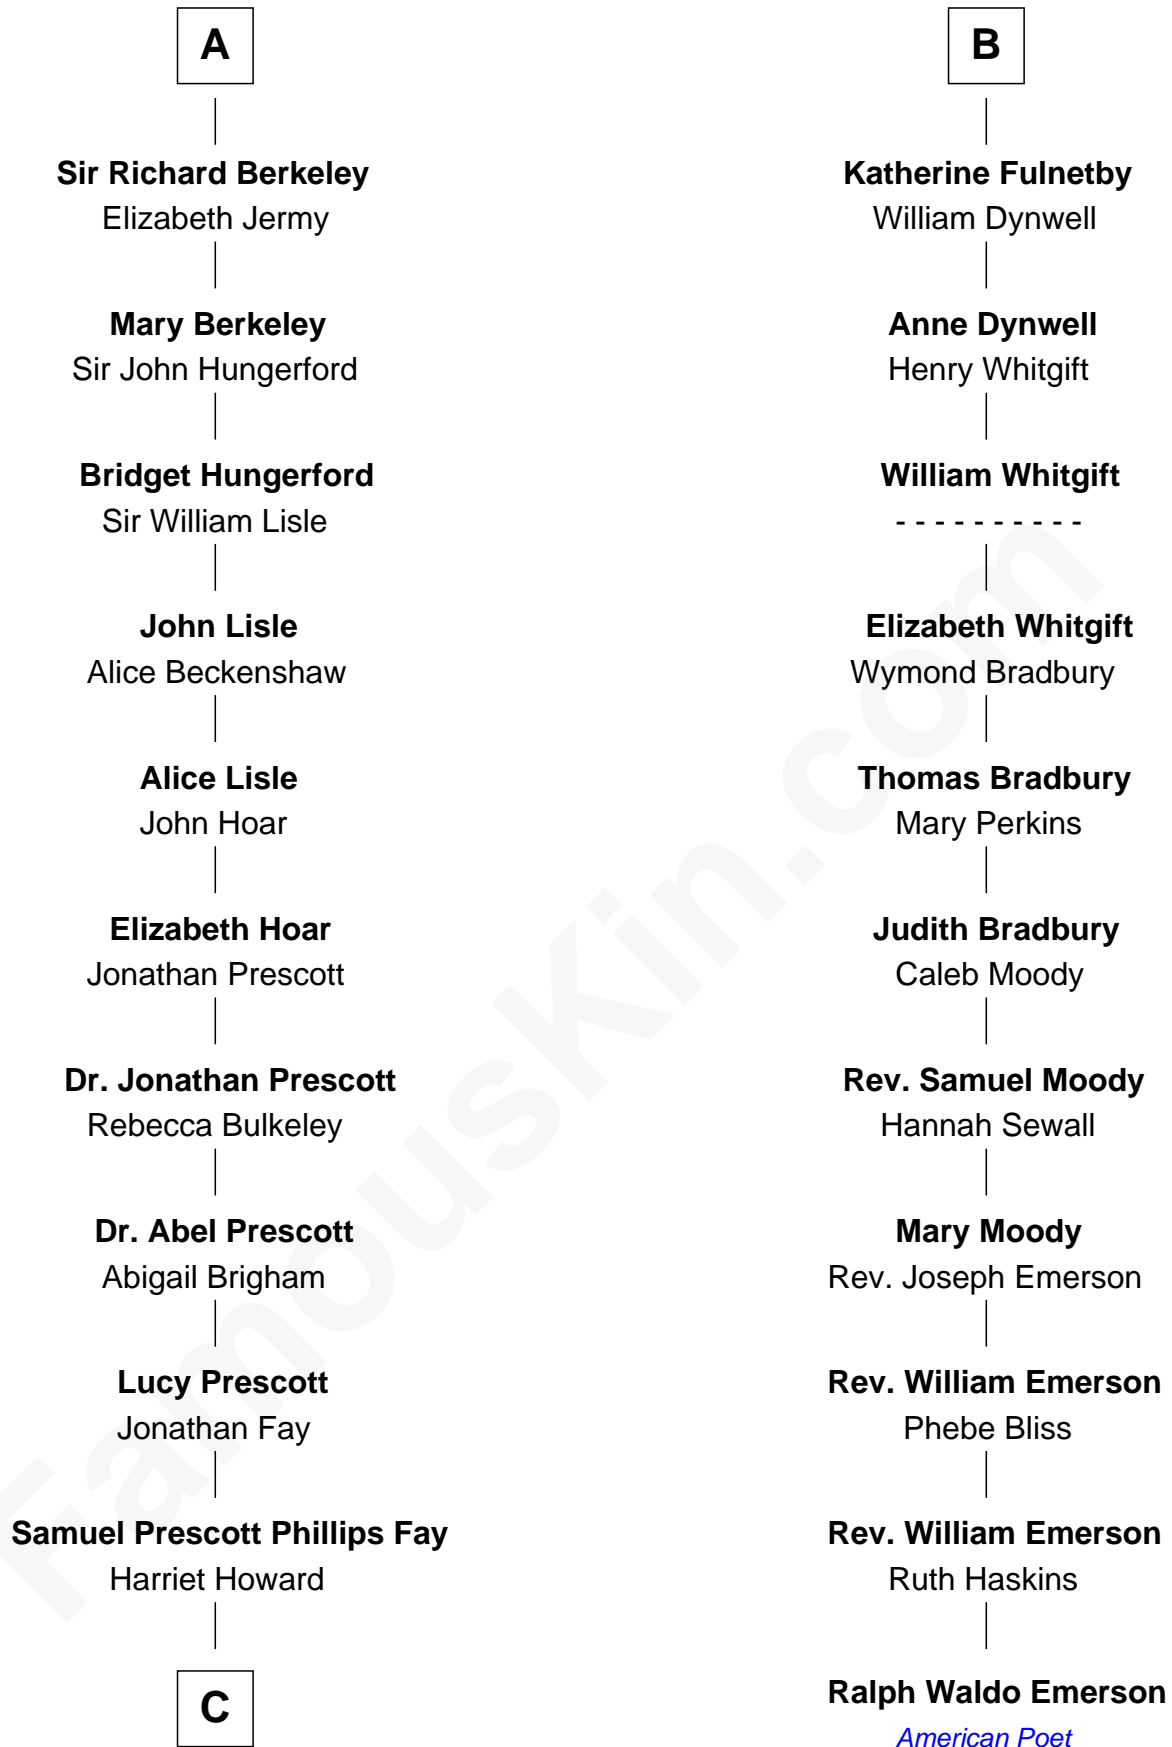

FamousKin.com
Relationship Chart of
George H. W. Bush
41st U.S. President

17th cousin 4 times removed of
Ralph Waldo Emerson
American Poet

C

—
Samuel Howard Fay
Susan Montfort Shellman

—
Harriet Eleanor Fay
Rev. James Smith Bush

—
Samuel Prescott Bush
Flora Sheldon

—
Prescott Sheldon Bush
Dorothy Wear Walker

—
George H. W. Bush
41st U.S. President

FamousKin.com