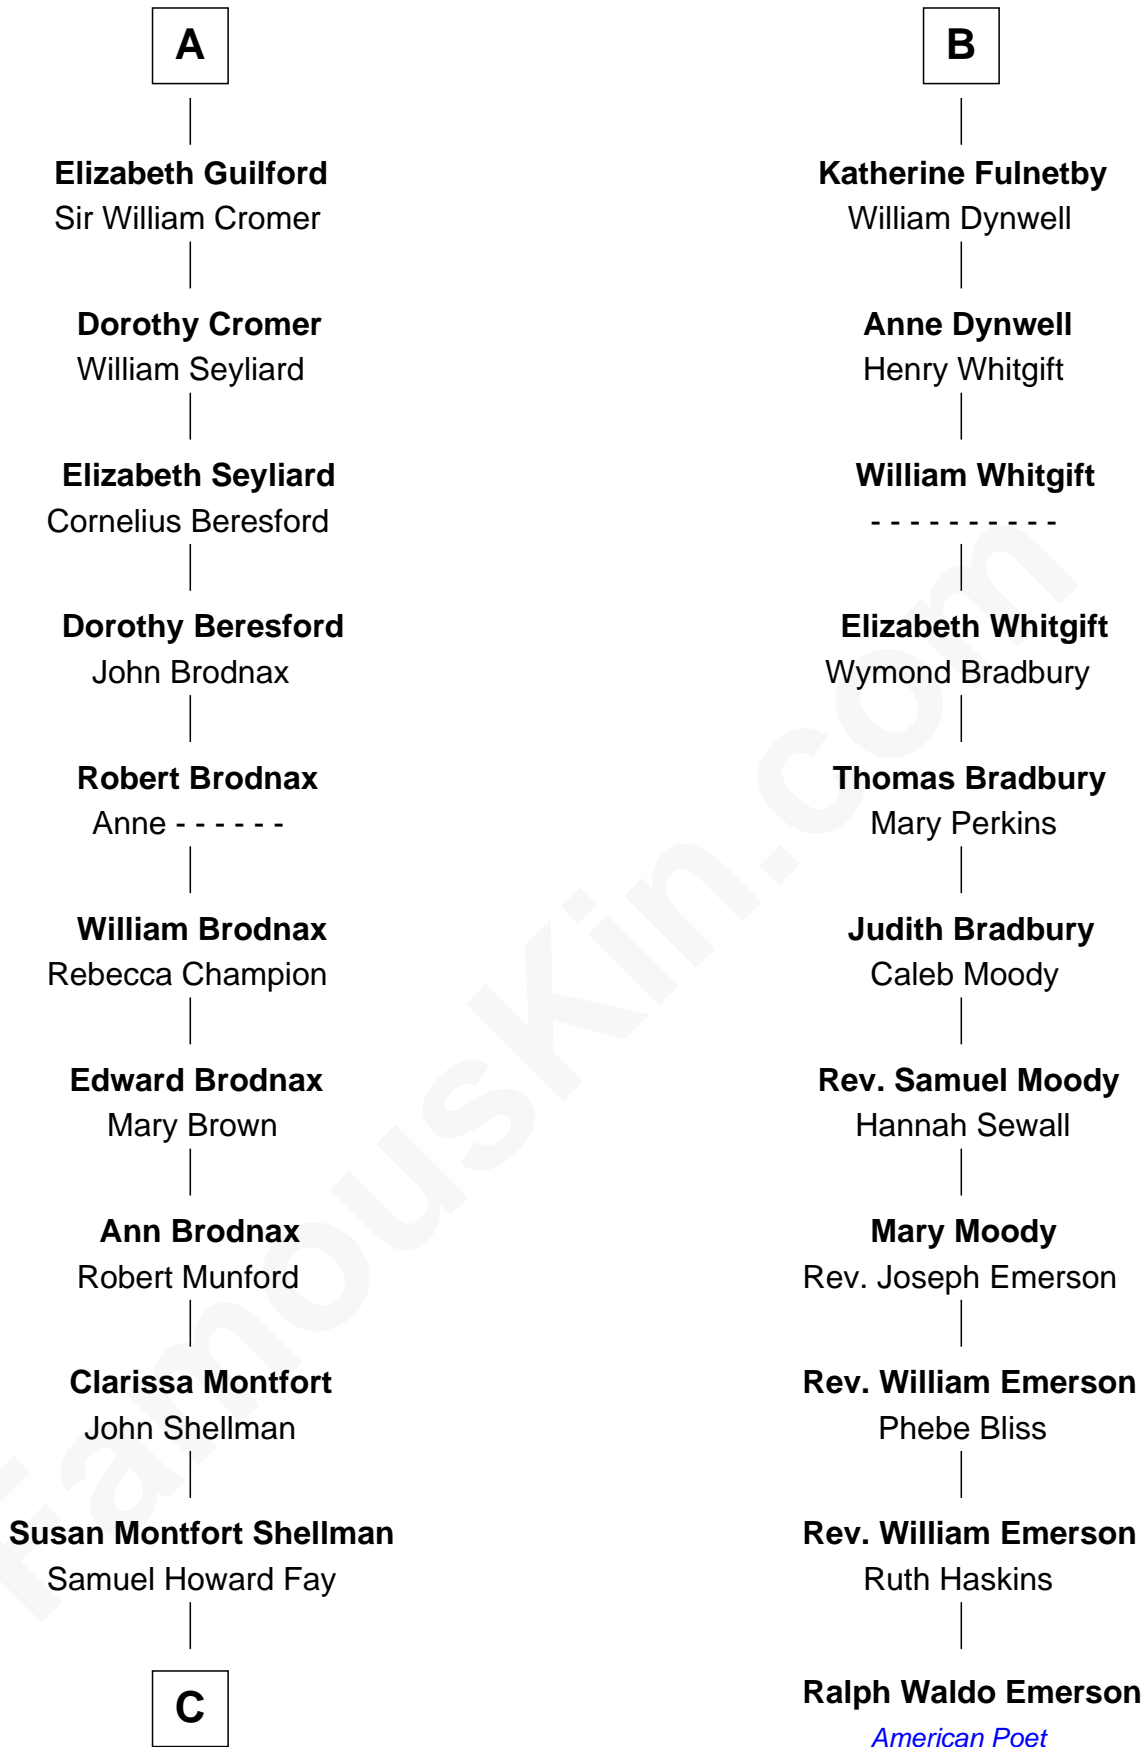

**FamousKin.com**  
**Relationship Chart of**  
**George H. W. Bush**  
*41st U.S. President*

17th cousin 3 times removed of  
**Ralph Waldo Emerson**  
*American Poet*

**C**

**Harriet Eleanor Fay**  
Rev. James Smith Bush

**Samuel Prescott Bush**  
Flora Sheldon

**Prescott Sheldon Bush**  
Dorothy Wear Walker

**George H. W. Bush**  
*41st U.S. President*

FamousKin.com