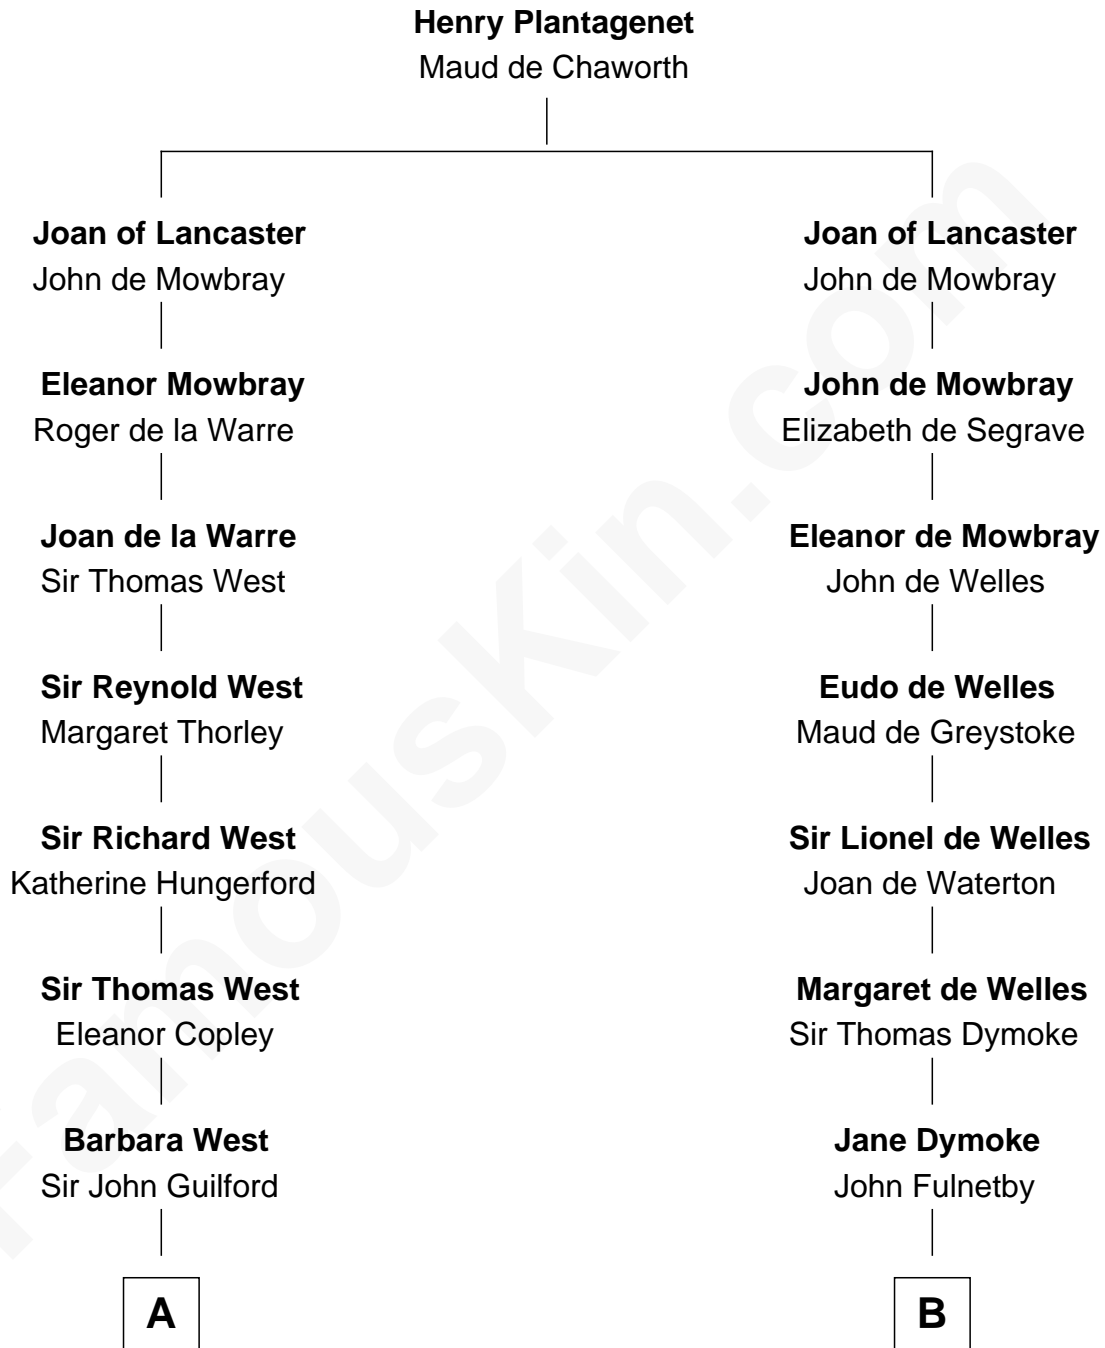

**FamousKin.com**  
**Relationship Chart of**  
**George H. W. Bush**  
*41st U.S. President*

17th cousin 3 times removed of  
**Ralph Waldo Emerson**  
*American Poet*

**C**

**Harriet Eleanor Fay**  
Rev. James Smith Bush

**Samuel Prescott Bush**  
Flora Sheldon

**Prescott Sheldon Bush**  
Dorothy Wear Walker

**George H. W. Bush**  
*41st U.S. President*

FamousKin.com