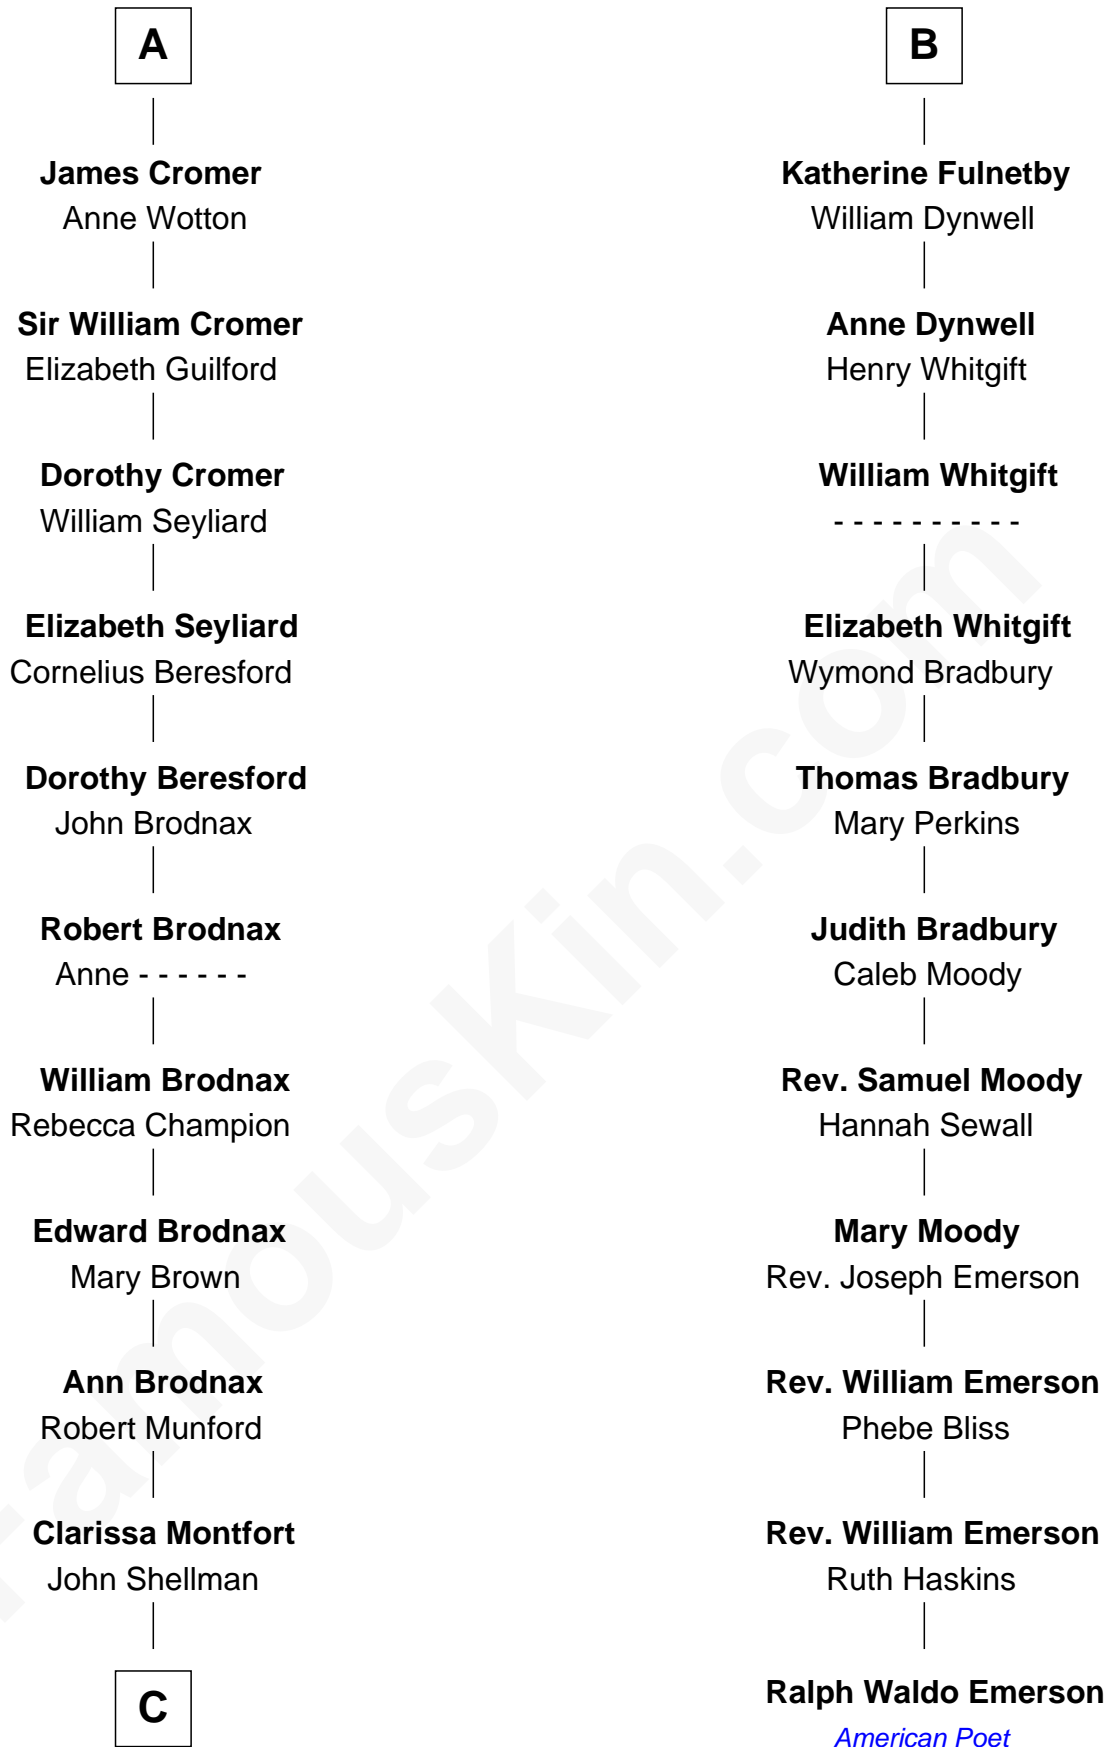

FamousKin.com
Relationship Chart of
George H. W. Bush
41st U.S. President

17th cousin 4 times removed of
Ralph Waldo Emerson
American Poet

C

—
Susan Montfort Shellman

Samuel Howard Fay

—
Harriet Eleanor Fay

Rev. James Smith Bush

—
Samuel Prescott Bush

Flora Sheldon

—
Prescott Sheldon Bush

Dorothy Wear Walker

—
George H. W. Bush

41st U.S. President

FamousKin.com