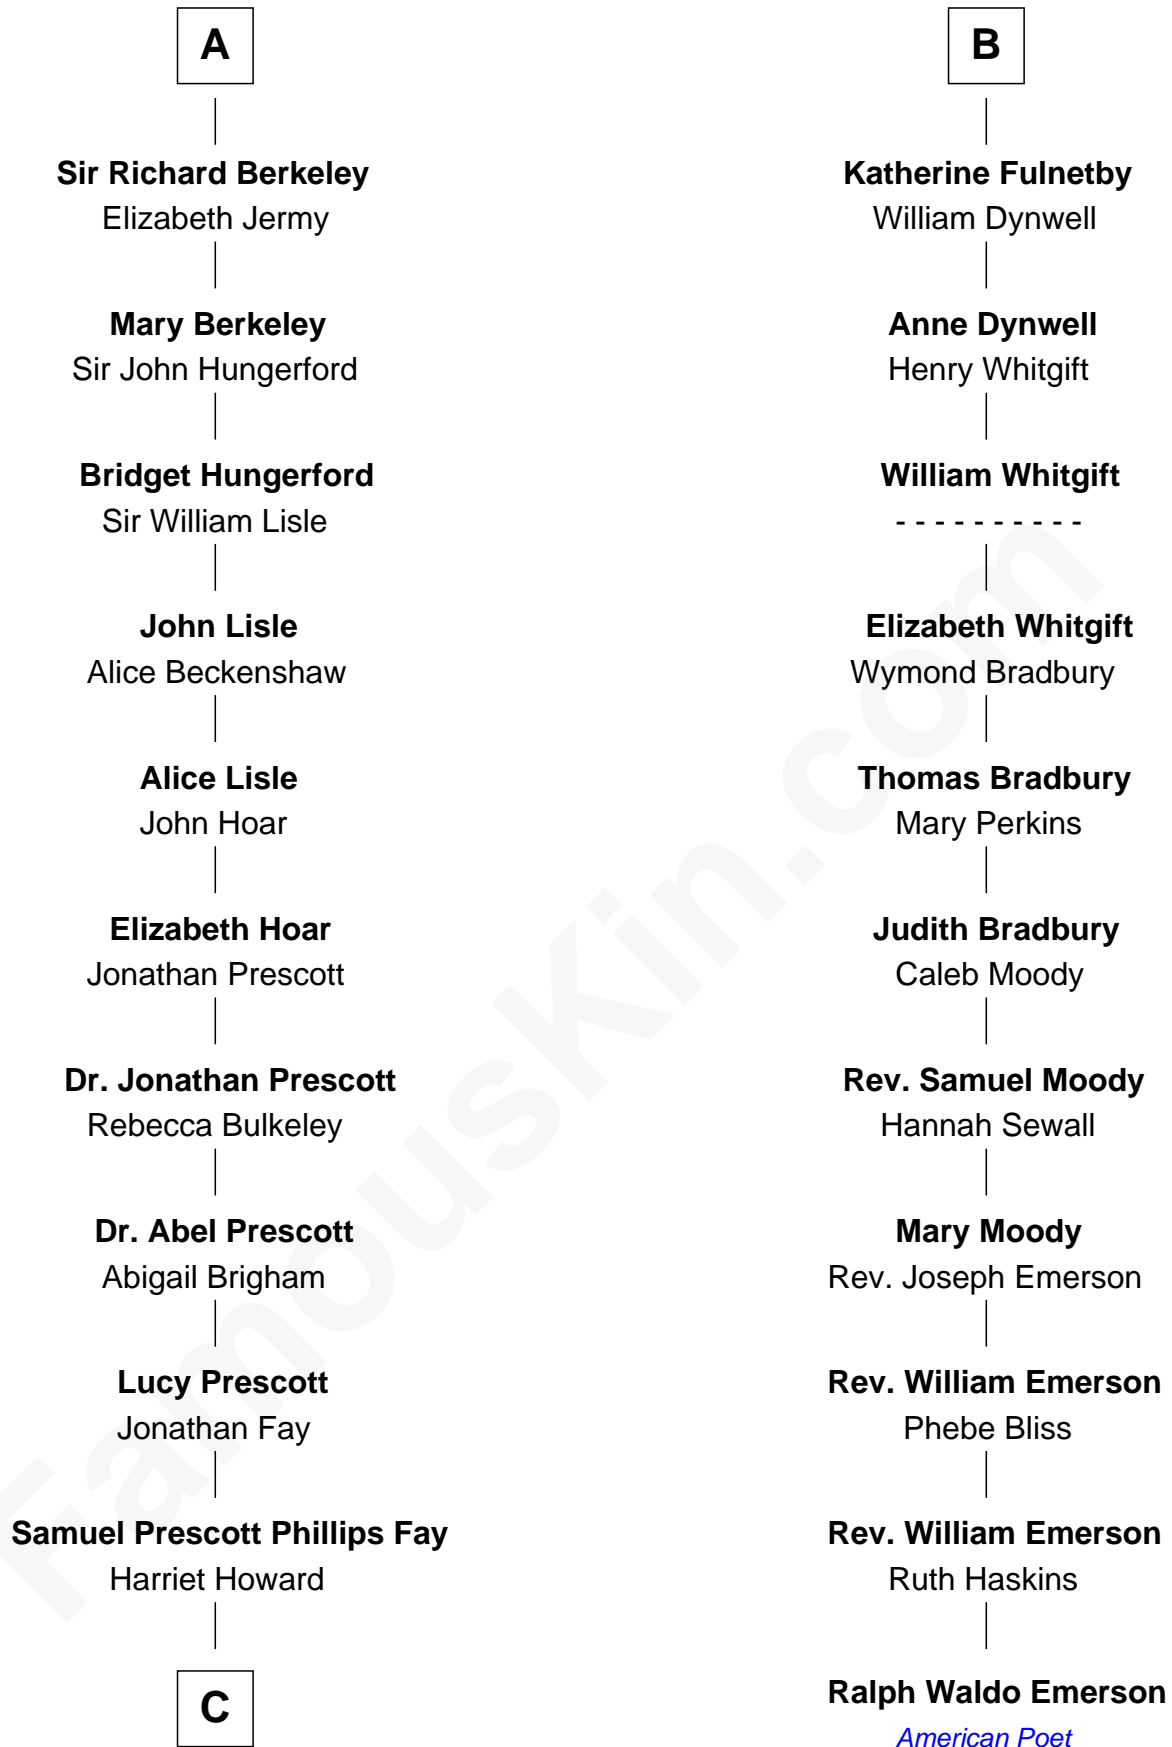

FamousKin.com Relationship Chart of

George H. W. Bush

41st U.S. President

17th cousin 4 times removed of

Ralph Waldo Emerson

American Poet

Thomas of Brotherton

Alice de Hales

John de Segrave

Elizabeth de Segrave

John de Mowbray

Eleanor de Mowbray

John de Welles

Eudo de Welles

Maud de Greystoke

Sir Lionel de Welles

Joan de Waterton

Margaret de Welles

Sir Thomas Dymoke

Jane Dymoke

John Fulnetby

B

C

—
Samuel Howard Fay
Susan Montfort Shellman

—
Harriet Eleanor Fay
Rev. James Smith Bush

—
Samuel Prescott Bush
Flora Sheldon

—
Prescott Sheldon Bush
Dorothy Wear Walker

—
George H. W. Bush
41st U.S. President